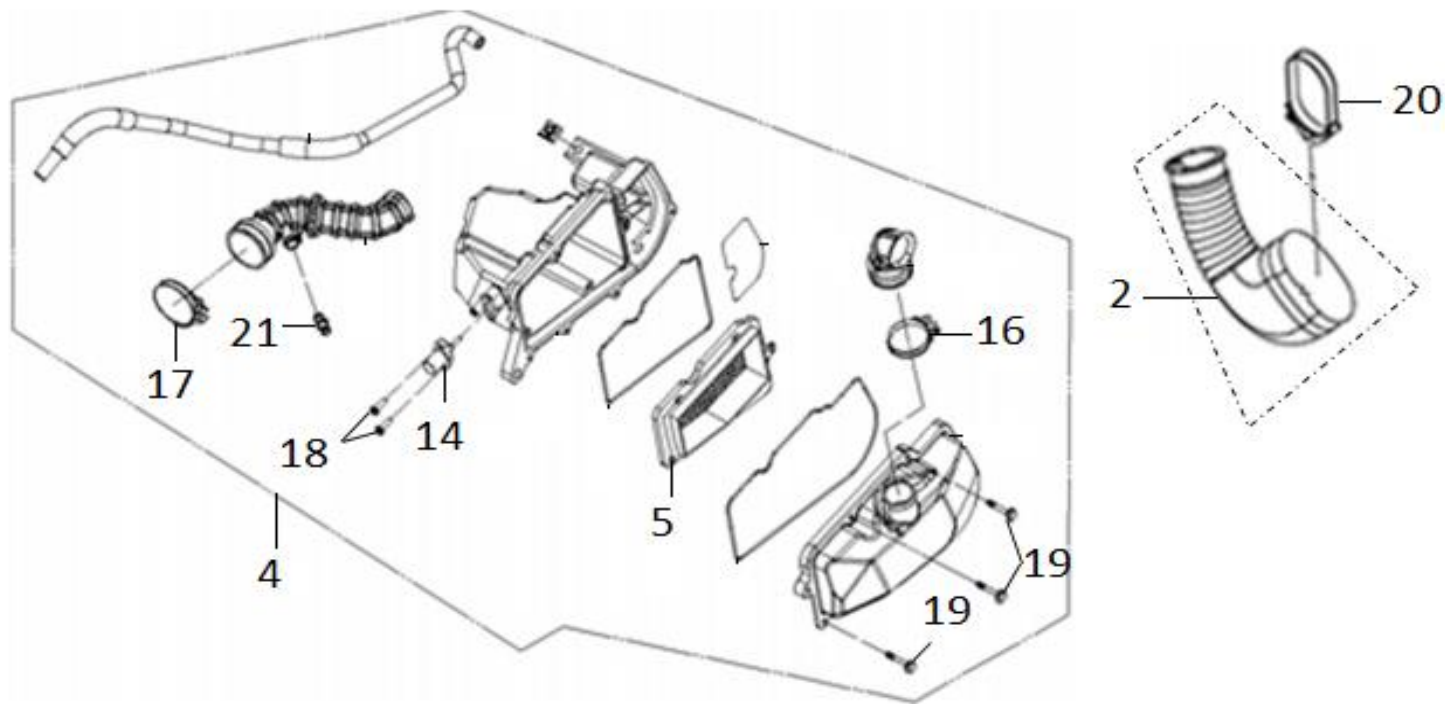

F15 AIR CLEANER

No.	Part No.	Description	Qty	Remark
2	11345-VJ3-0001	L. Cover Duct	1	
4	17200-VJ3-0005	Air Cleaner Assy	1	
5	17211-KAD-0001	Air/C Element Comp	1	
14	37830-HMC-000	Air Temp. Sensor	1	
16	90652-G03-000	Air Cleaner Tube Band 40	1	
17	90652-M8Q-000	Air Cleaner Tube Band 46	1	
18	93891-05016-07	Washer Screw 5*16	2	
19	93903-25480	Tapping Screw 5*20	7	
20	11346-M9Q-000-VN	L. Cover Duct Band	1	
21	17359-M9Q-0000	Breather Tube Joint	1