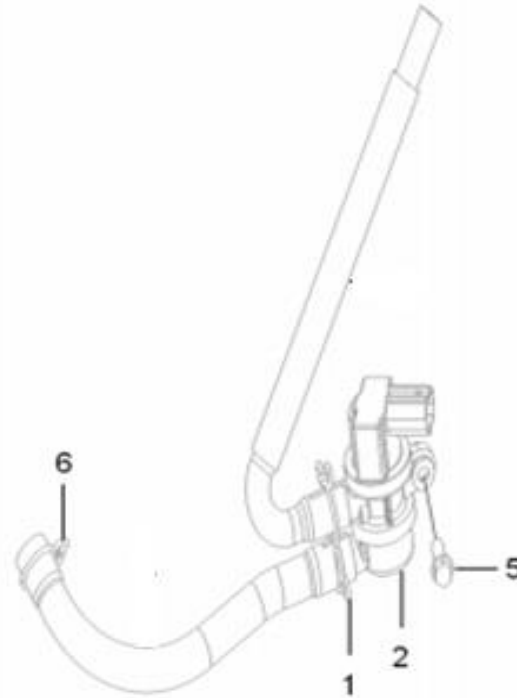

E15 A. I. S. V. A'SSY

No.	Part No.	Description	Qty	Remark
1	18533-M7Q-0000	Air Hose Clip 19	2	
2	18650-F6K-0001	A.I.S.V. Assy.	1	
5	93401-05020-0H-L1	Hex. Bolt 5*20mm	1	
6	95002-80000	Tube Clip C12	1