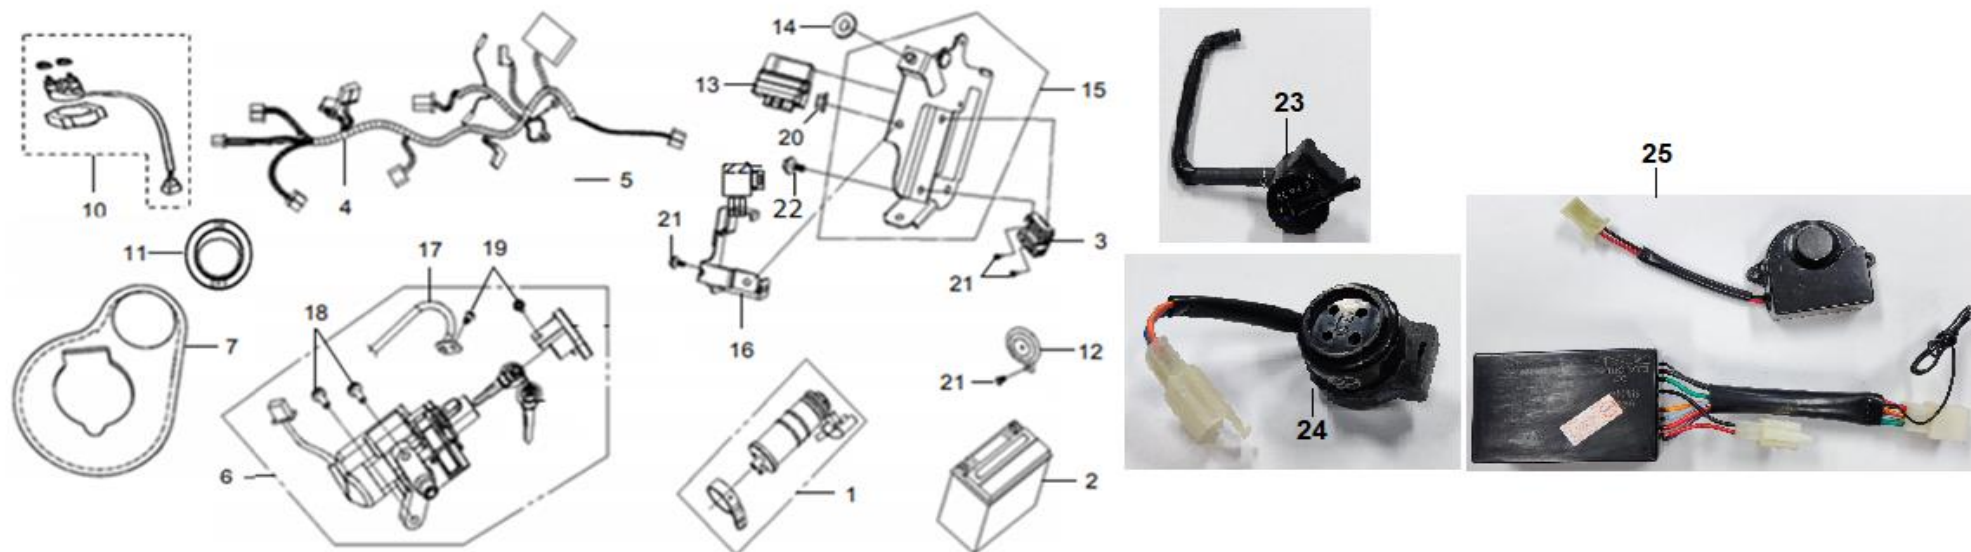

F19 WIRE HARNESS

No.	Part No.	Description	Qty	Remark
1	1730B-VJ3-0004	Canister Set	1	
2	AC-YTX7A-BS(HW)	Battery YTX7A-BS (HW)	1	
3	31600-VJ3-0001	Reg. Rec. Comp	1	
4	32100-VJ4-0003	Wire Harness	1	
5	33800-VUH-0001	Light Down Control Unit	1	
6	3501A-VJ3-0003	Key Set	1	
7	35011-VJ3-0000-SV	Main Switch Panel	1	
10	3585A-VJ3-0002	Start Mag. Sw. Set	1	
11	36600-VJ4-0001	Idling Sw	1	
12	38110-VUA-0001	Horn Comp.	1	
13	38710-L3D-0000	ECU ASS'Y	1	
14	53011-VS1-0000	Damping Rubber	1	
15	64315-VJ3-0003	Fr. Cover Stay	1	
16	64316-VUH-0001	Ecu Protector	1	
17	77240-VUA-0004	Seat Lock Cable	1	
18	90111-VT3-0000	Flange Bolt 6x18	2