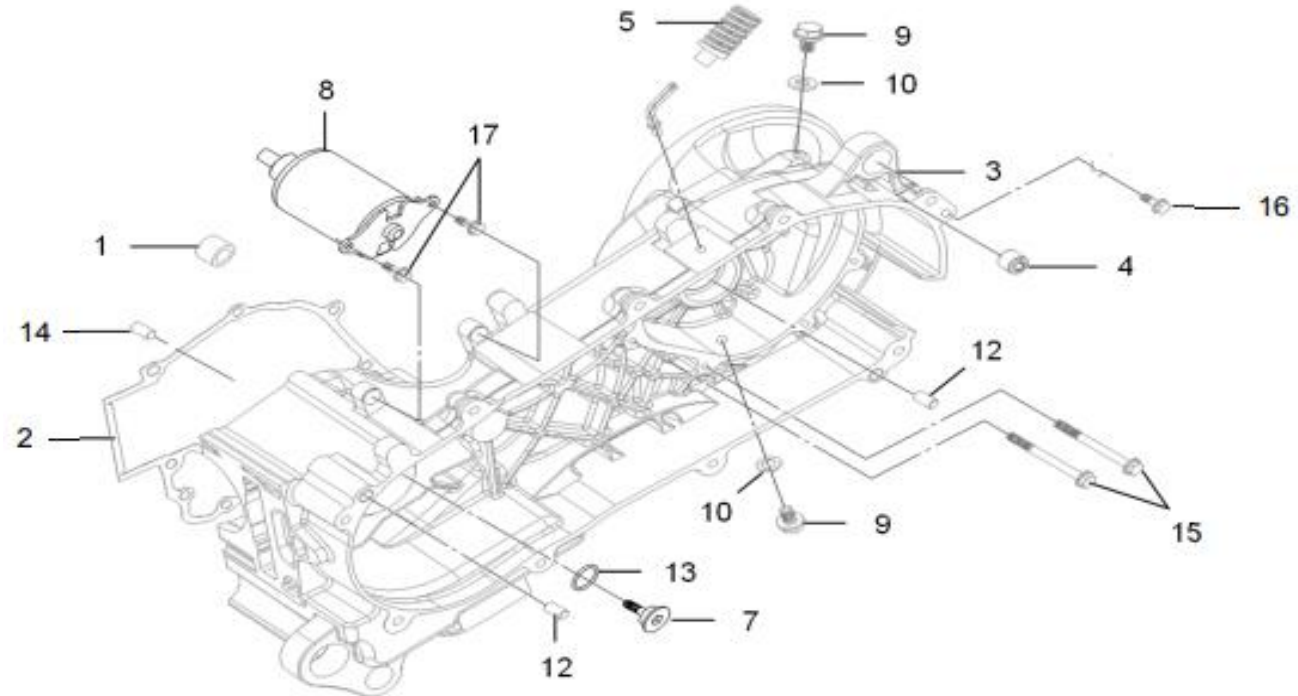

E09 L. CRANK CASE

No.	Part No.	Description	Qty	Remark
1	11102-M9Q-3000-L1	Eng. Hanger Rubber Bush	1	
2	11192-VJ3-0000	R. Crank Case Gasket	1	
3	11200-VJ3-0002-SP	L. Crank Case Comp.	1	
4	11203-M9Q-3000-VN	Rr. Cush. Un. Rubber Bush	1	
5	11221-VWA-0000	Mission Breather Tube	1	
7	14531-M9Q-000	Cam Chain Tensioner Pivot	1	
8	31200-VJ3-0001	Start Motor Ass'y	1	
9	90103-M9Q-0000-L1	Special Bolt 8mm	2	
10	90474-M9Q-0000	Washer 8mm	2	
12	90703-M8Q-000	Dowel Pin 10*14	2	
13	91304-M9Q-000	O-Ring 15.2*1.5	1	
14	94301-08140-00	Dowel Pin 8x14	2	
15	95801-06040-07	Sh. Flange Bolt 6x40	2	
16	96001-06012-08	Sh. Flange Bolt 6X12	1	
17	96001-06016-08	Sh. Flange Bolt 6x16	2