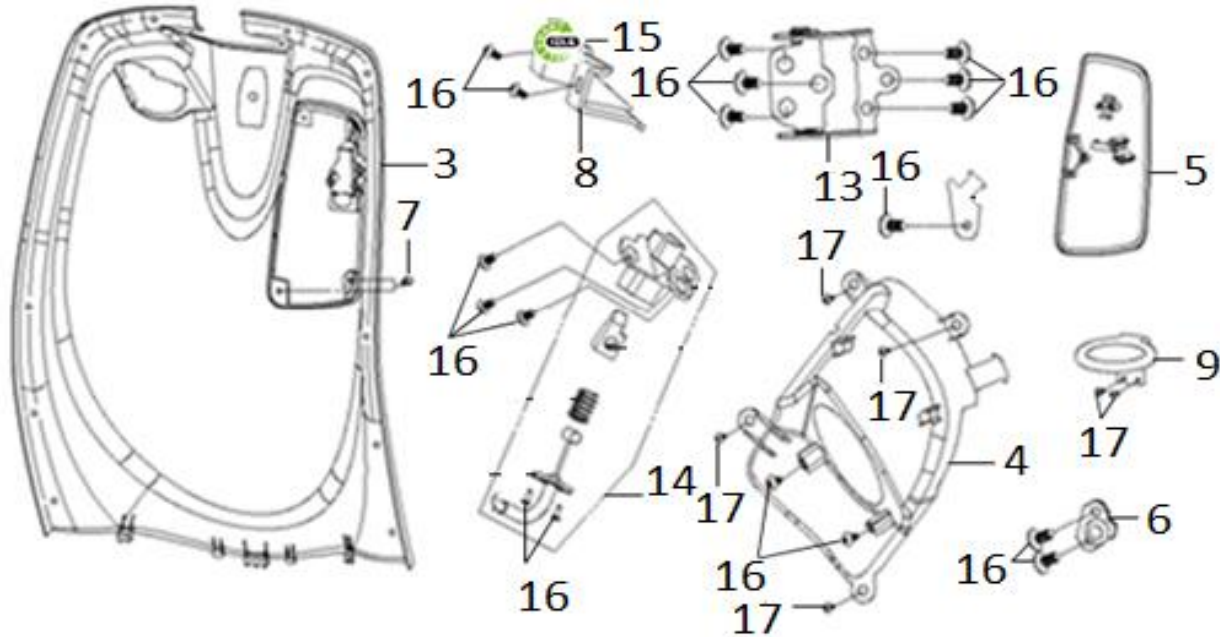

F05 INNER BOX

No.	Part No.	Description	Qty	Remark
3	64304-VJ3-0003-IL	Inner Cover (GY-064S) - Grey	1	IL-GREY
3	64304-VJ3-0003-RT	Inner Cover (R416) - Red	1	RT-RED
3	64304-VJ3-0003-WB	Inner Cover (WH-058P) - White	1	WB-WHITE
4	64305-VJ3-0002	Filler Cover	1	
5	64308-VJ3-0003-IL	Fuel Cap Cover (GY-064S) - Grey	1	IL-GREY
5	64308-VJ3-0003-RT	Fuel Cap Cover (R-416) - Red	1	RT-RED
5	64308-VJ3-0003-WB	Fuel Cap Cover (WH-058P) - White	1	WB-WHITE
6	64309-VUA-0003	Fuel Cap Hook Comp	1	
7	64312-VUA-0001	Fuel Cap Stoper Rubber	4	
8	64314-VJ3-0000-IL	Inner Cover Joint Cap (GY-064S) - Grey	1	IL-GREY
8	64314-VJ3-0000-RT	Inner Cover Joint Cap (R-416) - Red	1	RT-RED
8	64314-VJ3-0000-WB	Inner Cover Joint Cap (WH-058P) - White	1	WB-WHITE
9	64330-VUA-0002	Fuel Filler Cap Holder	1	
13	8114A-VJ3-0002	Fuel Cap Hinge Ass'y	1	
14	8114B-VJ3-0000	Fuel Cap Loock Ass'y	1	
15	87147-VUH-0000	Smart Idle Stripe	1	
16	93903-34320	Tapping Screw 4X12	16	
17	93903-34380	Tapping Screw 4X12	8