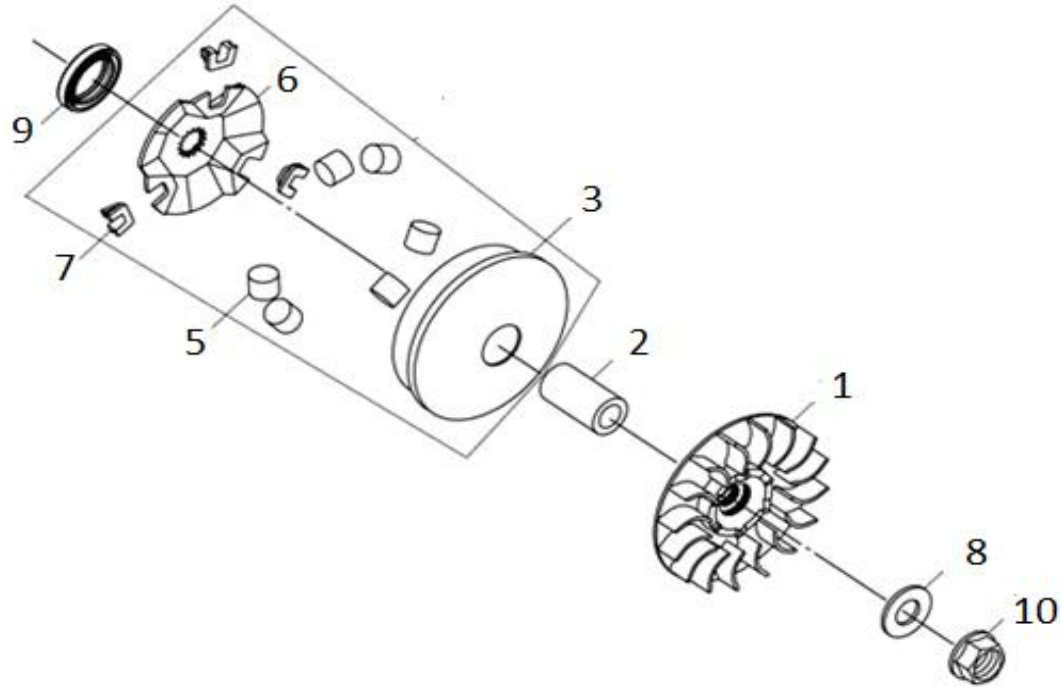

E12 DRIVE FACE

No.	Part No.	Description	Qty	Remark
1	22102-VT1-0001	Drive Face Comp.	1	provide while stock last
2	22105-M92-000	Drive Face Boss	1	
3	22110-M92-0002	Movable Drive Face Comp.	1	
5	22121-KAA-0000-M1	Weight Roller Comp.	6	
6	22131-VT2-0000	Ramp Plate	1	
7	22132-VT2-0000	Slide Piece	3	
8	90440-M9Q-0000	Plain Washer 12mm	1	
9	91202-FFA-9000	Oil Seal 27*47*7	1	
10	94050-12000	Flange Nut 12 mm	1