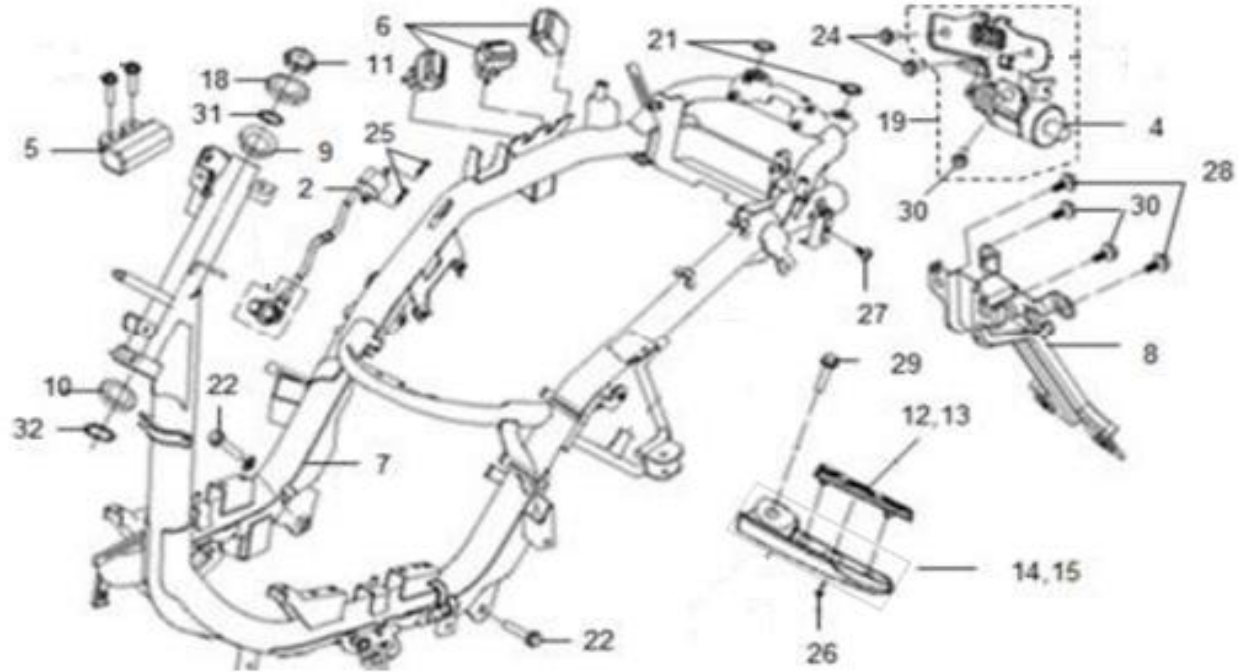

F20 FRAME BODY

No.	Part No.	Description	Qty	Remark
2	3051A-VJ3-0003	Ignition Coil Ass'y	1	
4	35870-VUC-0000	DC Solenoid Ass'y	1	
5	36100-MMA-1000-E1	Roll Over Sensor Ass'y	1	
6	3850A-HLA-010-A2-L1	Elec. Relay Ass'y	3	
7	50100-VJ3-0011	Frame Body Comp.	1	
8	50109-VJ3-0004	Rr. Fender Brkt.	1	
9	50301-VS1-0000-L1	Strg. Up Race Ball	1	
10	50302-M9Q-0000	Ball Race(Strg. Bot.)	1	
11	50306-M9Q-0000	Strg. Stem Lock Nut	1	
12	50623-VT5-0000	R. Pillion Step Mat	1	
13	50624-VT5-0000	L. Pillion Step Mat	1	
14	5071A-VCA-0004	R. Pillion Step Ass'y	1	
15	5071B-VCA-0004	L. Pillion Step Ass'y	1	
18	53211-M9Q-0000	Strg. Up. Cone Race	1	
19	77230-VUC-0000	Seat Catch Ass'y	1	
21	81203-VJ3-0000	Rr. Carrier Rubber	2