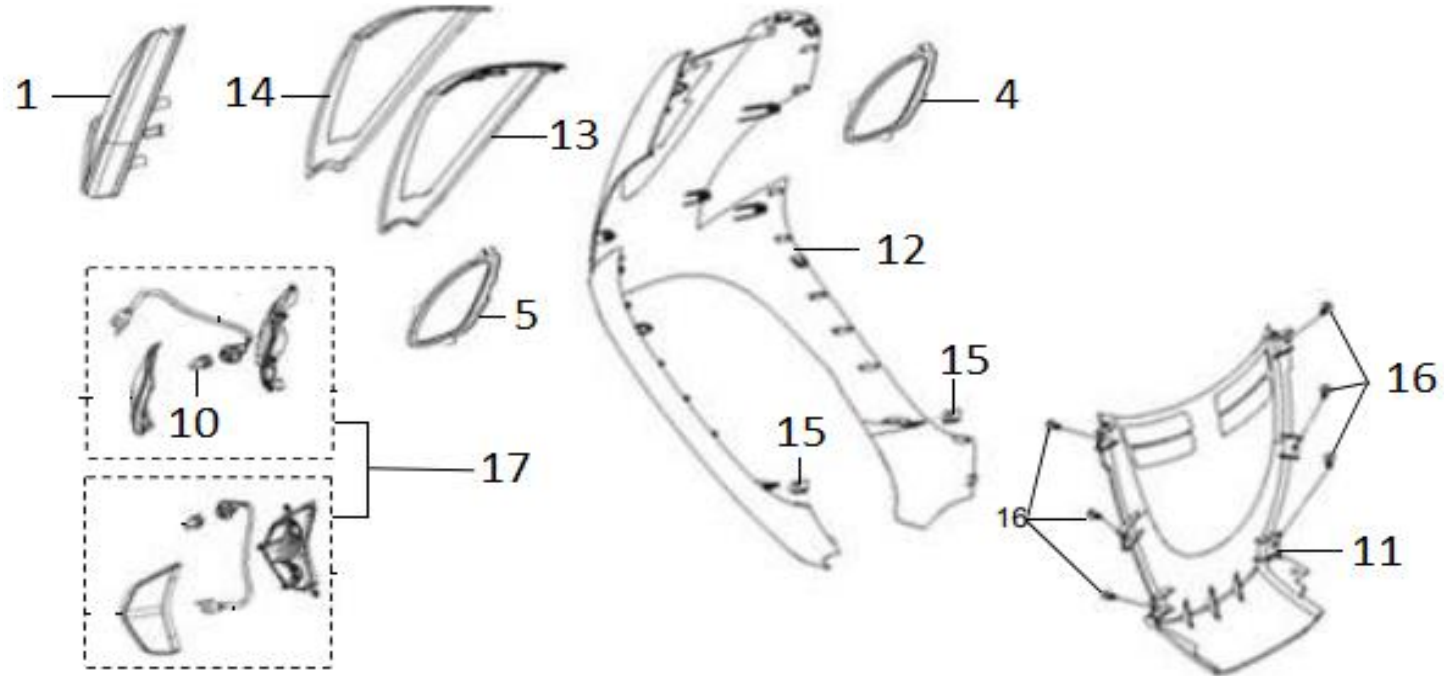

F04 FRONT COVER - TOP COVER

No.	Part No.	Description	Qty	Remark
1	33140-VJ7-0000	Fr. Position Lamp Ass'y	1	
4	33406-VJ3-0000	Fr R Winker Garnish	1	
5	33407-VJ3-0000	Fr L Winker Garnish	1	
11	64300-VJ3-0000-IL	Fr. Under Spoiler (GY-064S) Grey	1	IL - GREY
11	64300-VJ3-0000-RT	Fr. Under Spoiler (R-416) Red	1	RT - RED
11	64300-VJ3-0000-WB	Fr. Under Spoiler (WH-058P) White	1	WB - WHITE
12	64301-VJ3-0001-IL	Fr. Cover (GY-064S) - Grey	1	IL - GREY
12	64301-VJ3-0001-RT	Fr. Cover (R-416) - Red	1	RT - RED
12	64301-VJ3-0001-WB	Fr. Cover (WH-058P) - White	1	WB - WHITE
13	64302-VJ3-0002-T0	Fr. Top Cover	1	
14	64303-VJ3-0002	Fr. Top Cover Cover Emblem	1	
15	90302-SA4-003B	Spring Nut 4 mm	2	
16	93903-34320	Tapping Screw 4X12	6	
17	3340A-VJ3-0000	Fr. Winker Ass'y	1