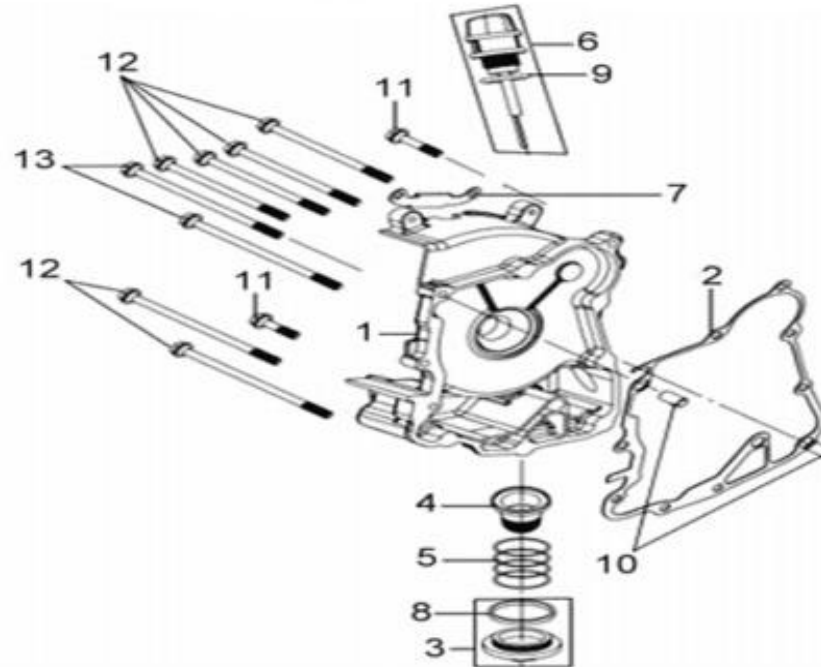

# E05 CRANK SHAFT

No.	Part No.	Description	Qty	Remark
1	13000-VJ3-0000	Crank Shaft Comp.	1	
2	13111-M9Q-0000	Piston Pin	1	
3	13201-VJ1-0000	Connecting Rod	1	
5	13381-M92-3004-L1	Crank Pin	1	
6	14311-VJ3-0000	Timing Sprocket	1	
7	90701-HB6-0100	Woodruff Key 25*14*4	2	
8	91001-H6B-300	Radial Ball Brg. 63/22	1	
10	94601-15000	Piston Pin Clip 15mm	2	
11	96100-62073-00	Radial Ball Bearing. 6207	1	

# E06 GENERATOR

No.	Part No.	Description	Qty	Remark
2	19510-VT3-0001	Cooling Fan Comp.	1	
3	19613-F8A-0003-L1	Start. Motor Cord Clamper	1	
4	19610-VJ3-0000	Fan Cover Comp	1	
5	31110-F6K-0000	Flywheel Comp	1	
6	31120-VJ3-0002	Stator Comp	1	
7	90440-M9Q-0000	Plain Washer 12mm	1	
8	92101-05012-0A	Hex Bolt 5x12	2	
9	93904-35380-00	Tapping Screw 5*16	2	
10	94050-12000	Flange Nut 12 mm	1	
11	95701-06018-07	Flange Bolt 6x18	4	
12	96001-06025-07	Sh. Flange Bolt 6*25	4	
13	96001-06028-07	Sh. Flange Bolt 6x28	3	

# E08 RIGHT CRANK CASE COVER

No.	Part No.	Description	Qty	Remark
1	11331-VJ3-0004-SP	R. Crank Case Cover	1	
2	11394-VJ3-0000	R. Cover Gasket	1	
3	1236A-M9T-000	Tappet Adjusting Hole Cap Ass'y	1	
4	15421-H66-0000-VN	Oil Filter Screen	1	
5	15426-M9Q-000	Oil Filter Screen Spg.	1	
6	1565A-VJ3-0001	Oil Level Gauge Ass'y.	1	
7	32961-F6A-0001-L1	A.C.G. Cord Clamp	1	
8	91302-M9Q-000	O-Ring 30.8mm	1	
9	91307-M9Q-0000	O-Ring 18x3	1	
10	94301-08140-00	Dowel Pin 8x14	2	
11	96001-06030-08	Sh. Flange Bolt 6x30	2	
12	96001-06095-08	Sh. Flange Bolt 6x95	6	
13	96001-06100-08	Sh. Flange Bolt 6x100	2	