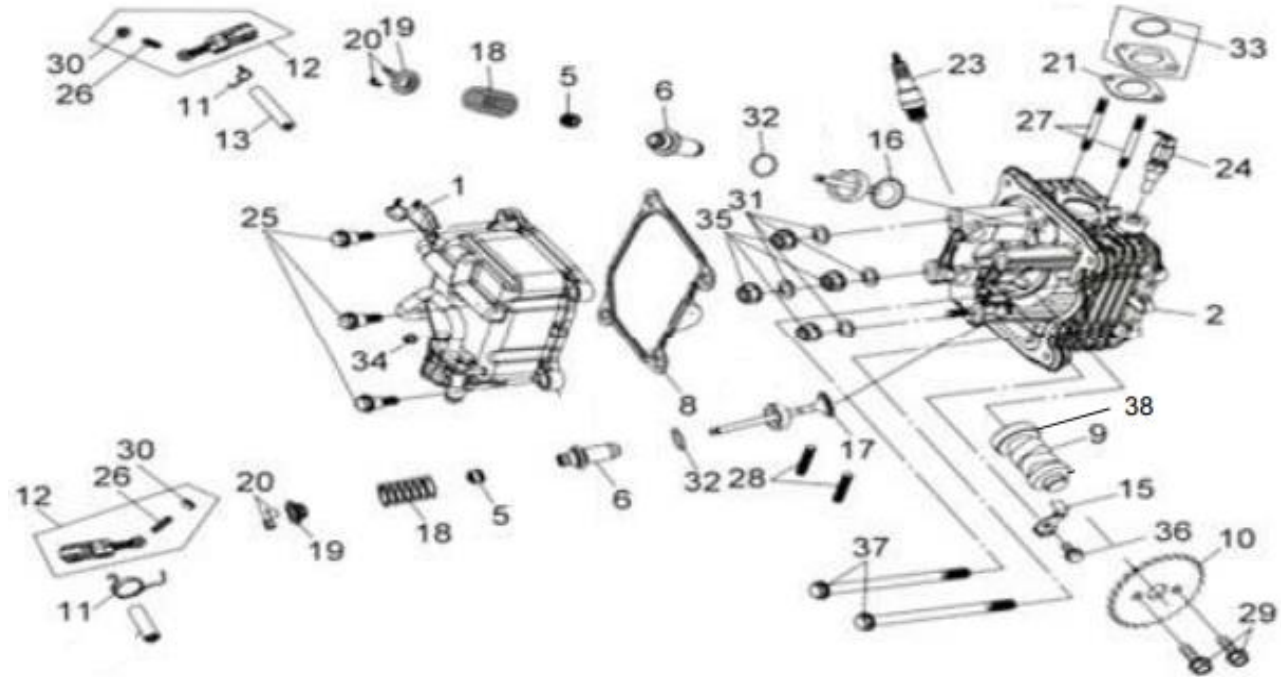

E02 CYLINDER HEAD

No.	Part No.	Description	Qty	Remark
21	16201-M92-0000	Carb.Insulator Gasket	1	
23	AC-1PCR7HSA-3	Plug. Spark (NGK CR7HSA)	1	
24	37880-A5L-0000	Eng Temperature Sensor	1	
25	90002-HMA-0001	Head Cover Bolt	4	
26	90012-M9Q-000	Tappet Adjusting Screw	2	
27	90033-M92-0000	Stud Bolt 6*55	2	
28	90034-HMA-0001	Special Stud Bolt 8*40	2	
29	90083-B12-000	Knock Bolt 6mm	2	
30	90206-HLK-000	Tappet Adjusting Screw Nut	2	
31	90442-M8Q-0000	Sealing Washer 8mm	4	
32	91305-M9Q-000	O-Ring 9 x 16	2	
33	91308-M9Q-0000	O-Ring 27*2.0	1	
34	94050-06000	Flange Nut 6mm	1	
35	94050-08000	Flange Nut 8mm	1	
36	96001-06012-00	Sh. Flange Bolt 6*12	1	
37	96001-06095-08	Sh. Flange Bolt 6x95	2	
38	96100-62033-10-VN	Radial Ball BRG. 6203	1