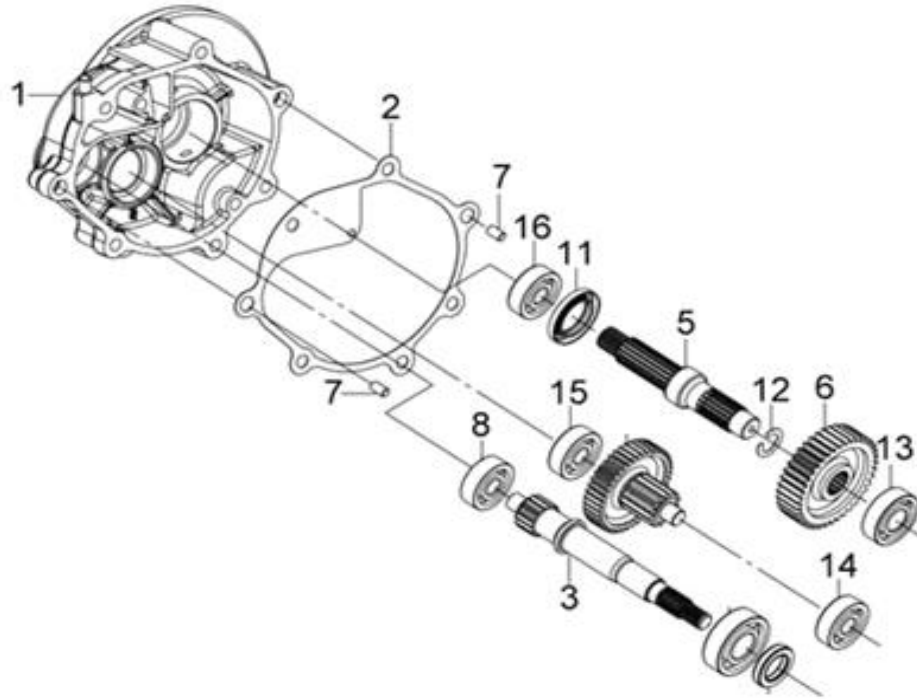

E13 TRANSMISSION

No.	Part No.	Description	Qty	Remark
1	21200-VJ3-0001-SP	Mission Case Comp.	1	
2	21395-VJ3-0001	Mission Case Gasket	1	
3	23411-VJ3-0001	Drive Shaft	1	
5	23431-VJ3-0000	Final Shaft	X	Please Order 23430-VJ3-0000
6	23432-VJ3-0000	Final Gear	X	Please Order 23430-VJ3-0000
	23430-VJ3-0000	Final Shaft Comp	1	23431-VJ3-0000 (item E13-5) + 23432-VJ3-0000 (item E13-6)
7	90703-M8Q-000	Dowel Pin 10x14	2	
8	91003-KS4-0030-M2	Radial Ball Brg. CSB301	1	
11	91255-M9Q-3000	Oil Seal 27*42*7	1	
12	94510-20000	Ex. Circle Clip 20mm	1	
13	96100-62033-10-VN	Radial Ball Bearing 6203	1	
14	96100-63013-00	Radial Ball Bearing 6301	1	
15	96100-63013-00	Radial Ball Bearing 6301	1	
16	96150-60043-10	Radial Ball Bearing 6004	1