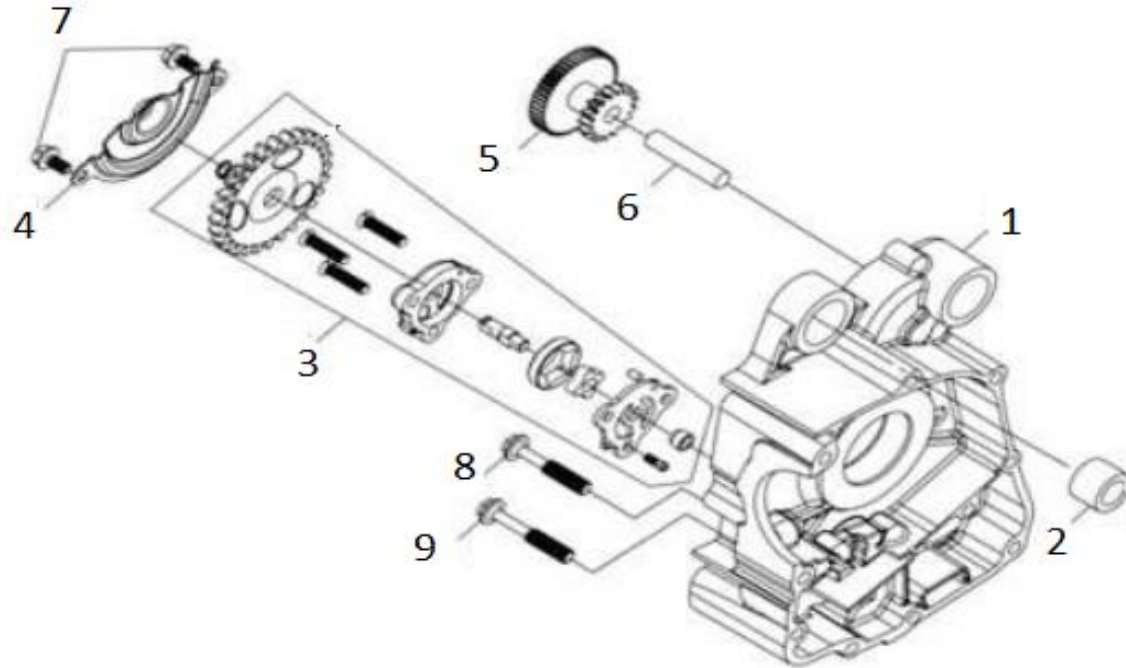

E07 OIL PUMP - R. CRANK CASE

No.	Part No.	Description	Qty	Remark
1	11100-VJ3-0001-SP	R. Crank Case Comp.	1	
2	11102-M9Q-3000-L1	Eng. Hanger Rubber Bush	1	
3	15100-F6A-0006-L1	Oil Pump Assy.	1	
4	15711-M92-0000	Oil Pump Separator	1	
5	28101-M9Q-0000	Starter Reduction Gear	1	
6	28102-M9Q-0000	Start. Red. Gear Shaft	1	
7	96001-06012-08	Flange Bolt Sh. 6*12	2	
8	96001-06045-08	Flange Bolt Sh. 6*45	1	
9	96001-06055-08	Flange Bolt Sh. 6*55	1