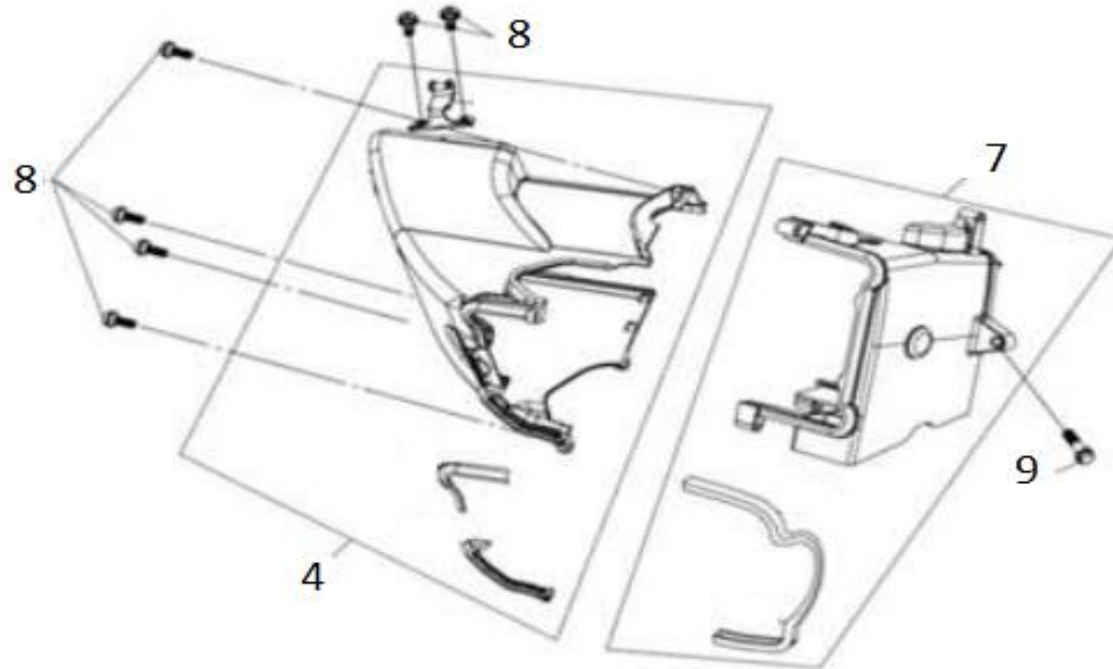

# E01 FAN COVER - SHROUD

No.	Part No.	Description	Qty	Remark
4	1962A-F6K-0003-L1	Shroud A Ass'y	1	
7	1963A-VJ3-0000	Shroud B Assy.	1	
8	93904-35380	Tapping Screw 5*16	6	
9	96001-06028-08	Sh. Flange Bolt 6*28	1	

## E02 CYLINDER HEAD

No.	Part No.	Description	Qty	Remark
1	11832-VJ3-0001	Hitension Cord Clamp.	1	
2	12200-VJ3-0003	Cylinder Head Comp.	1	
5	12209-H6B-0000	Valve Stem Seal	2	
6	12237-F6A-3000	Inlet Valve Guide	2	
8	12391-F8A-0001	Head Cover Packing	1	
9	14100-VJ3-0003	Cam Shaft Comp.	1	
10	14105-F6A-0000-CN1-V	Cam Sprocket	1	
11	14439-VJ3-0000	Rocker Arm Torsion Spring	2	
12	1443A-VJ3-0000	Valve Rocker Arm Assy.	2	
13	14451-F8A-0000-L1	In. Rocker Arm Shaft	1	
15	14457-F8A-0000-L1	Cam Shaft Setting Plate	1	
16	14711-VJ3-0000	In. Valve	1	
17	14721-VJ3-0000	Exh. Valve	1	
18	14751-ARA-9000-L1	Valve Spring	2	
19	14771-F6A-0001	Retainer Valve Spring	2	
20	14781-M9Q-0000	Valve Cotter	4	