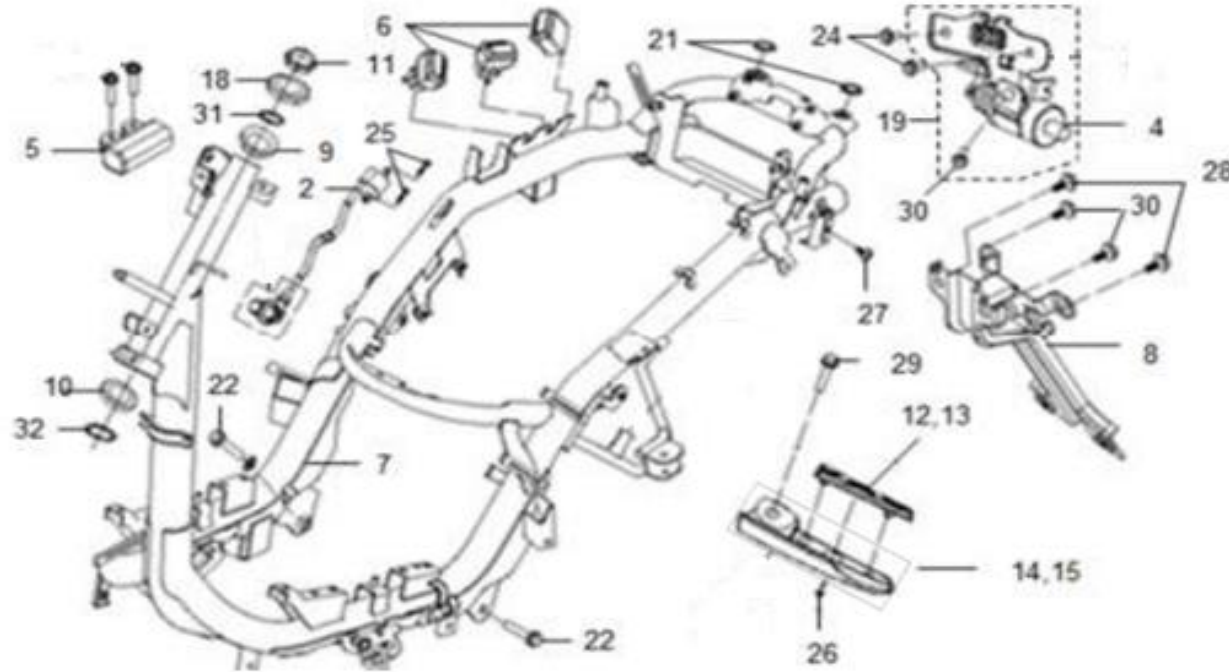

# F19 WIRE HARNESS

No.	Part No.	Description	Qty	Remark
19	93891-05008-08	Washer Screw 5x8	2	
20	94050-06080	Flange Nut 6mm	1	
21	95801-06012-08	Flange Bolt 6X12	4	
22	95801-06032-08	Flange Bolt 6X32	1	
23	1758A-VJ3-0003	FUEL CUT VALVE ASS'Y	1	
24	38400-VT1-0000	ELECT. BUZZER ASSY	1	
25	39100-VT5-0000	VOLT CONTROL UNIT ASSY	1	

# F20 FRAME BODY

No.	Part No.	Description	Qty	Remark
22	90106-M9Q-900	Flange Bolt 10x55	2	
24	93404-06012-07	Washer Bolt 6*12	2	
25	93500-05016-00	Screw Pan 5x16	2	
26	93600-05012-OH	Flat Screw 5*12	2	
27	95801-06010-08	Flange Bolt 6x10	1	
28	95801-06012-08	Flange Bolt 6X12	2	
29	95801-06040-07	Flange Bolt 6*40	2	
30	95801-08012-08	Flange Bolt 8*12	3	
31	9621A-05000-00	STEEL BALL SET (# 5MM) 100Pcs	26	
32	9621A-08000-00	STEEL BALL 8 (100pcs/set)	19	