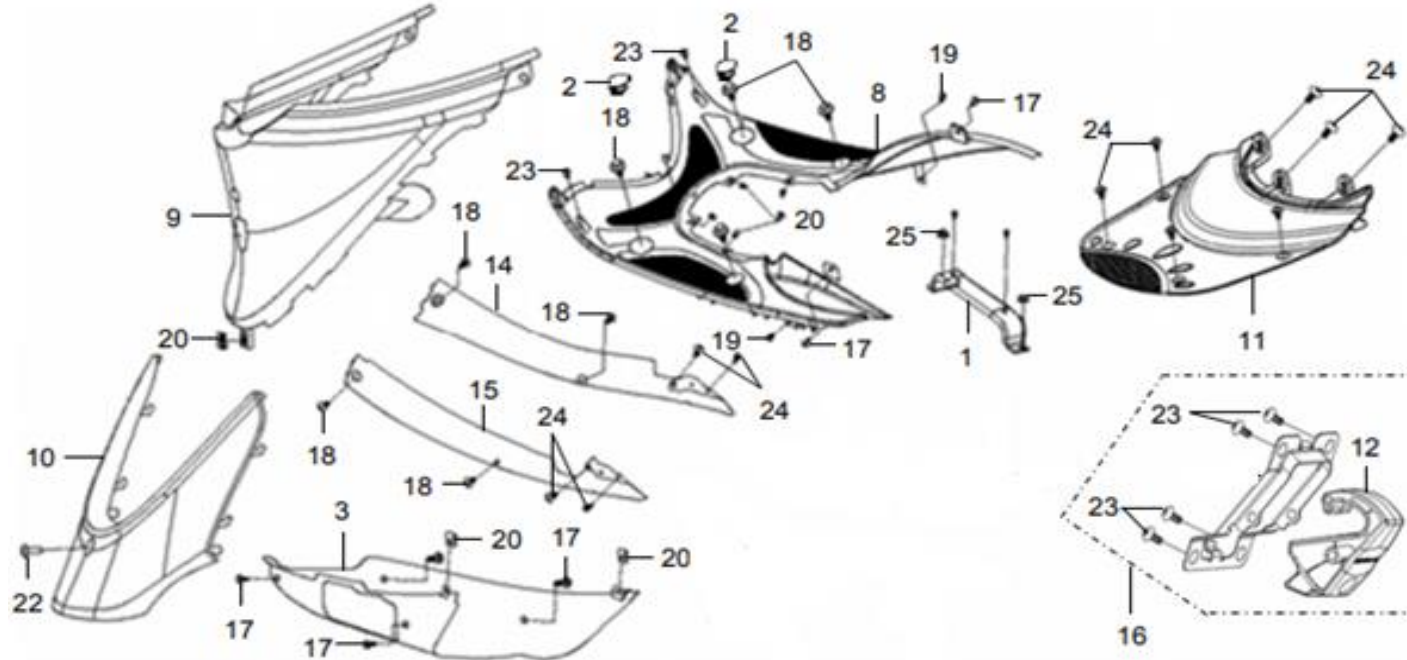

F07 FLOOR PANEL-CENTER COVER

No.	Part No.	Description	Qty	Remark
15	83620-VJ3-0003-IL	L. Side Cover (GY-064S) - Grey	1	IL-GREY
15	83620-VJ3-0003-RT	L. Side Cover (R-416) - Red	1	RT-RED
15	83620-VJ3-0003-WB	L. Side Cover (WH-058P) - White	1	WB-WHITE
16	8113B-VJ3-0000	Luggage Hook A Ass'y	1	Parent Part
17	90111-M9Q-8000-L1	Flange Bolt 6 mm	8	
18	90118-HAA-000	Washer Bolt 5x14	4	
19	90302-M9Q-0000	Washer Bolt 5x12	4	
20	90302-SA4-003B	Spring Nut 4 mm	6	
21	93404-06012-07	Washer Bolt 6x12	2	
22	93903-34320	Tapping Screw 4x12	4	
23	93903-35280	Tapping Screw 5*12	8	
24	93903-44380	Tapping Screw 4x12	12	
25	94050-06080	Flange Nut 6 mm	2