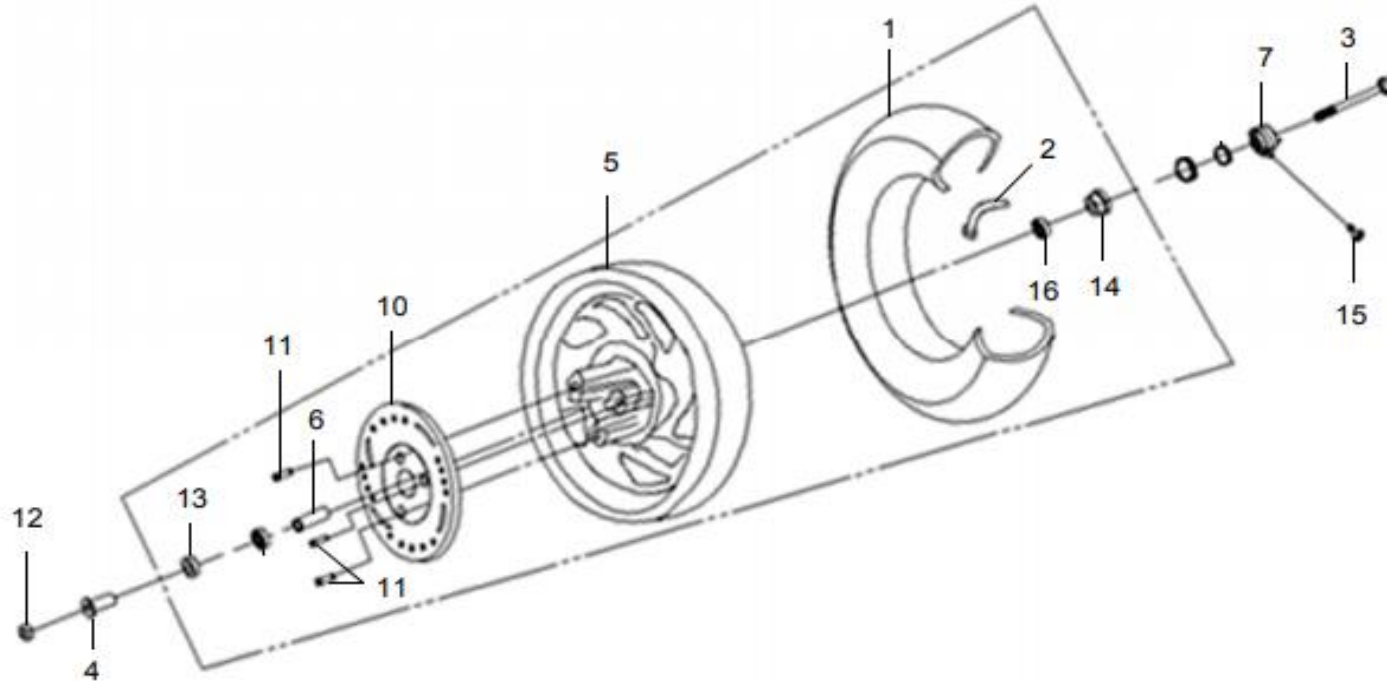

F11 FRONT WHEEL

No.	Part No.	Description	Qty	Remark
1	AC-SC104-100/90-10	Tubeless Tire Set	1	
2	42753-M92-0003-M4	Rim Valve	1	
3	44301-VT5-0000	Fr. Wheel Axle	1	
4	44311-VUA-0000	Fr. Wheel Side Collar	1	
5	44601-VT5-0000-VN	Fr. Wheel Cast	1	
6	44620-H6C-0001	Fr. Axle Distance Collar	1	
7	44800-VT7-0003	SPDMT Gear Box Ass'y	1	
10	45121-M9P-0000	Fr. Brake Disk	1	
11	90105-KR3-000	Fr. Disk Bolt 8x24	3	
12	90306-SB1-0000	Self Lock Nut 12 mm	1	
13	90754-M9Q-000	Dust Seal 20x32x5	1	
14	91258-M9Q-0000-M1/M2	Speedometer Gear Box Seal	1	
15	93891-05022-07	Washer Bolt 5x22	1