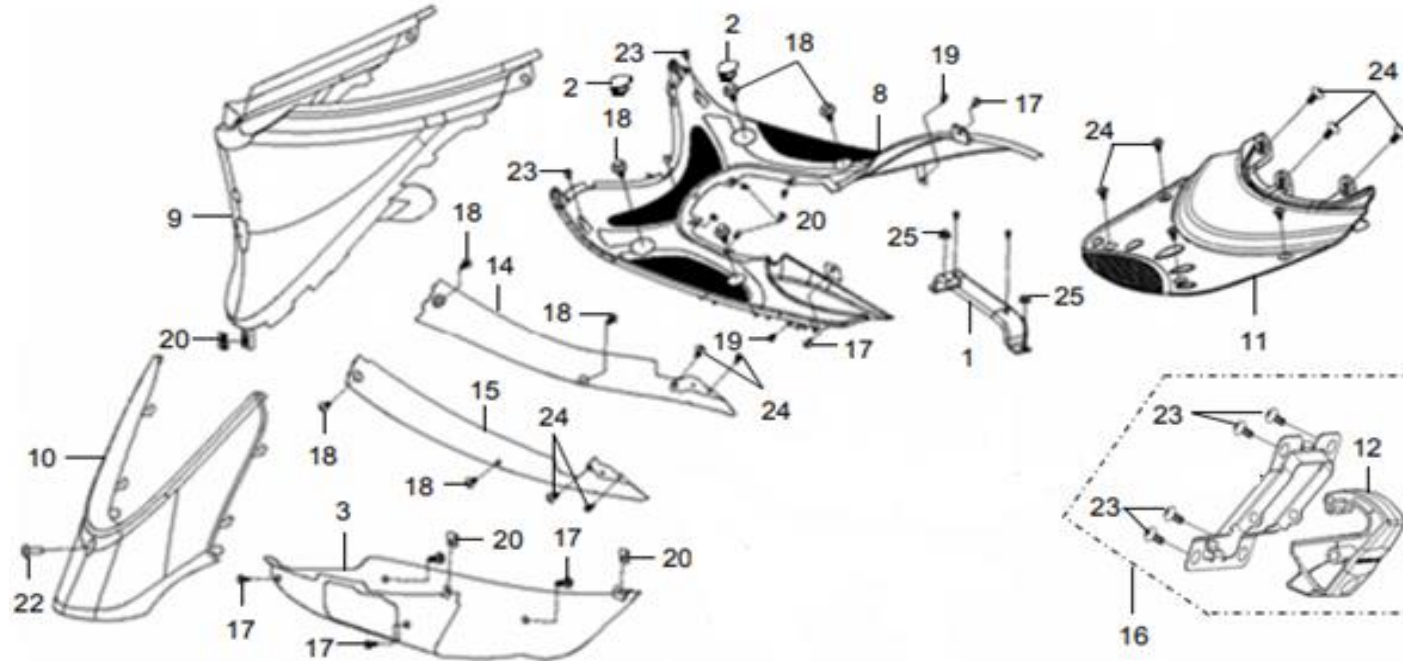

F07 FLOOR PANEL-CENTER COVER

No.	Part No.	Description	Qty	Remark
1	50141-VJ3-0002	Floor Panel Plate	1	
2	50612-VJ4-0001-T0	Floor Step Cap A	4	
3	50613-VJ3-0001	Under Cover	1	
8	64310-VJ3-0003-NC	Floor Panel	1	
9	80152-VJ3-0002-IL	Center Cover A (GY-064S) - Grey	1	IL-GREY
9	80152-VJ3-0002-RT	Center Cover A (R416) - Red	1	RT-RED
9	80152-VJ3-0002-WB	Center Cover A (WH-058P) - White	1	WB-WHITE
10	80153-VJ3-0002-IL	Center Cover B (GY-064S) - Grey	1	IL-GREY
10	80153-VJ3-0002-RT	Center Cover B (R416) - Red	1	RT-RED
10	80153-VJ3-0002-WB	Center Cover B (WH-058P) - White	1	WB-WHITE
11	80154-VJ3-0005-T1	Center Cover C	1	
12	81132-VJ3-0001	Luggage Hook A	1	
14	83520-VJ3-0003-IL	R. Side Cover (GY-064S) - Grey	1	IL-GREY
14	83520-VJ3-0003-RT	R. Side Cover (R-416) - Red	1	RT-RED
14	83520-VJ3-0003-WB	R. Side Cover (WH-058P) - White	1	WB-WHITE