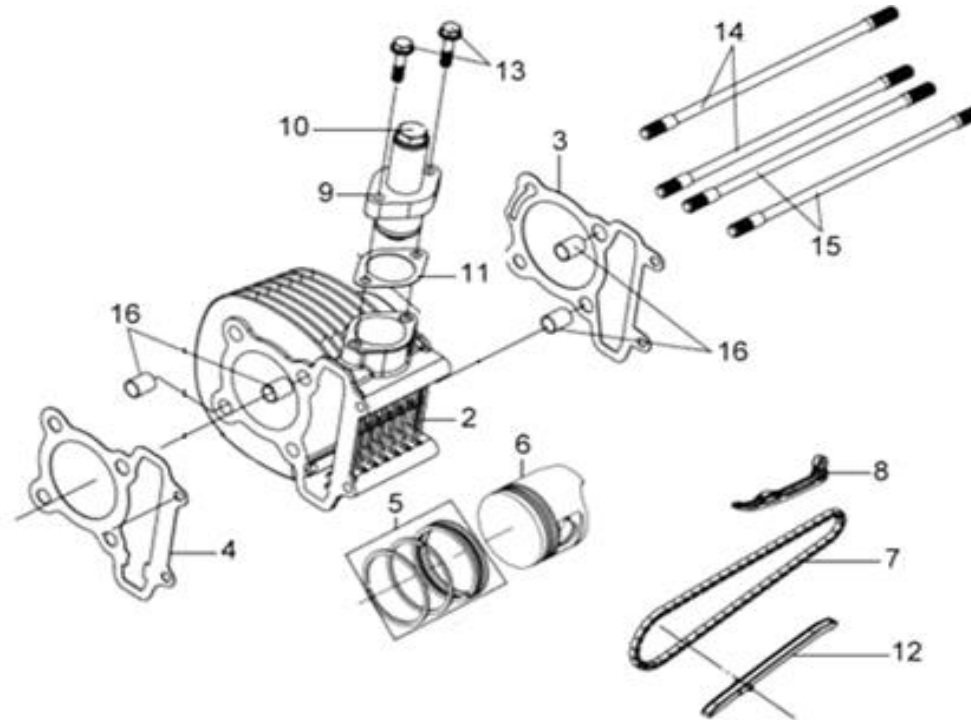

E04 CYLINDER - CAM CHAIN

No.	Part No.	Description	Qty	Remark
2	12100-VVB-0002	Cylinder Comp	1	
3	12191-VSF-0000	Cylinder Gasket	1	
4	12251-H6B-0002	Cylinder Head Gasket	1	
5	13010-ADB-0000	Piston Ring Set	1	
6	13101-VJ3-0000	Piston	1	
7	1CD SCR X 94L	Cam Chain	1	
8	14510-F8A-0001-L1	Cam Chain Tensioner	1	
9	14520-M9Q-0000	Tensioner Lifter Ass'y	1	
10	90005-M9Q-0000	Pan Screw 6*6	1	
11	14523-M92-0001	Tensioner Lifter Gasket	1	
12	14610-F8A-0001-L1	Cam Chain Guide	1	
13	90001-M9Q-0000	Sh Flange Bolt 6*22	2	
14	90031-F8A-0001	Cylinder Stud Bolt A	2	
15	90032-M92-3000	Cylinder Stud Bolt B	2	
16	90703-M8Q-000	Dowel Pin 10*14	4