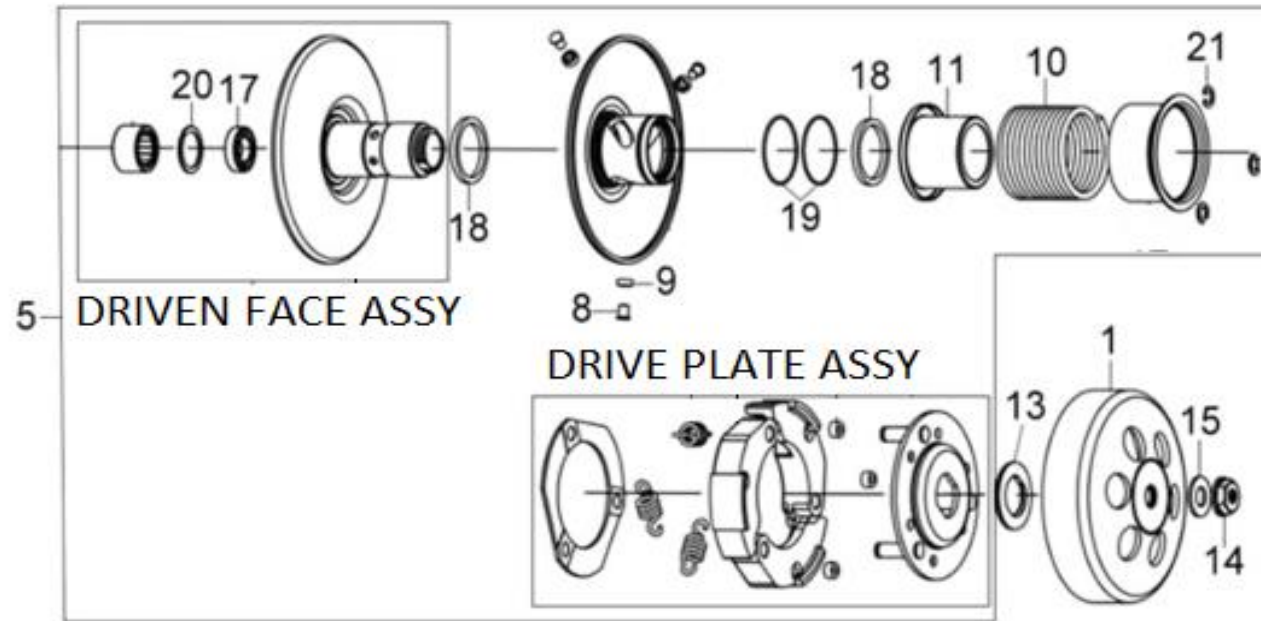

E11 DRIVEN FACE

No.	Part No.	Description	Qty	Remark
1	22101-M9Q-000	Clutch Outer	1	
5	23010-VJ3-0002	Driven Pulley Ass'y.	1	
8	23225-M9Q-000	Roller Guide Pin	3	
9	23226-M9Q-000	Guide Roller	3	
10	23233-M9Q-000	Driven Face Spring	1	
11	23237-M9Q-000	Seal Collar	1	
13	90202-M9Q-000	Special Nut 28mm	1	
14	94050-12000	Flange Nut 12mm	1	
15	90440-M9Q-0000	Plain Washer 12mm	1	
17	91002-H6B-3001	Rad. Ball Brg. 6902LUC3	1	
18	91211-M8Q-000	Driven Face Seal 34*41*4	1	
19	91384-M9Q-000	O-Ring 38.8*1.9	2	
20	94520-28000	Cir-clip 28mm	1	
21	90605-166-720	E-ring 7mm	3