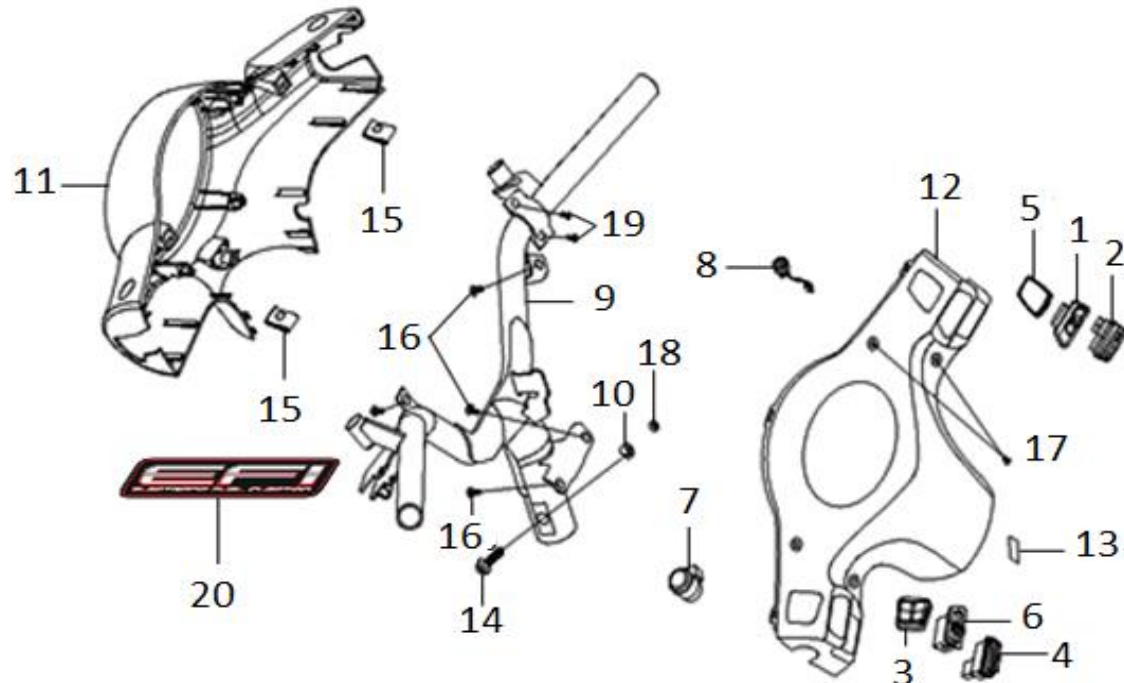

F03 STEERING HANDLE-HANDLE

No.	Part No.	Description	Qty	Remark
13	87560-VT5-0000	Drive Caution Mark	1	
14	90106-VT3-0002-L1	Flange Bolt 10x50	1	
15	90302-SA4-003B	Spring Nut 4 mm	2	
16	93903-35280	Tapping Screw 5x12	4	
17	93903-44480	Tapping Screw 4x16	4	
18	94050-10070	Flange Nut 10 mm	1	
19	96700-06012-08-L1	Socket Bolt 6x12	2	
20	87148-VWA-0003	EFI Emblem	1