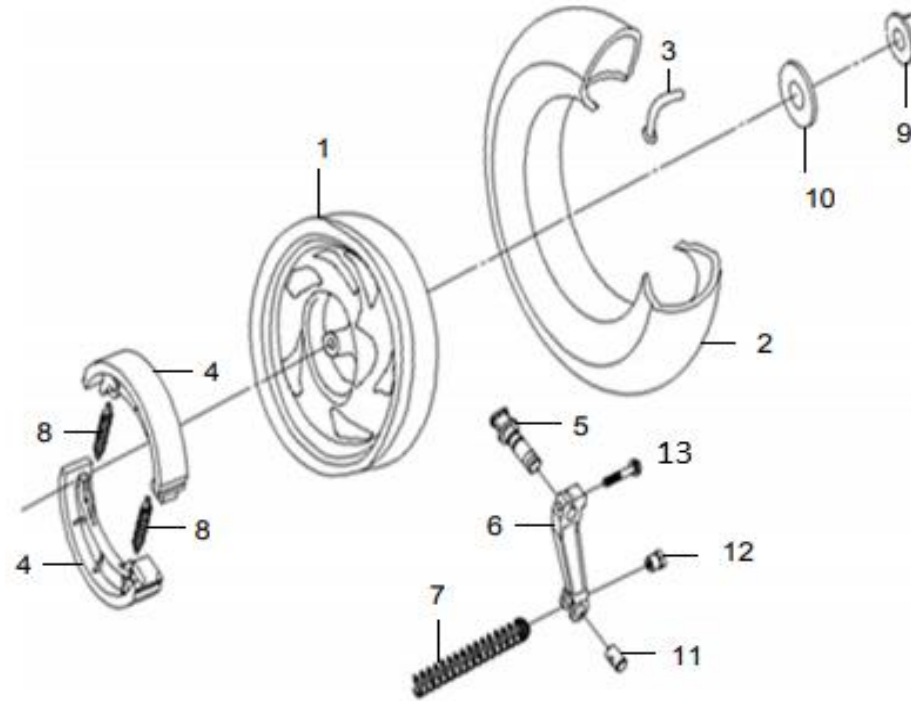

F12 REAR WHEEL

No.	Part No.	Description	Qty	Remark
1	42601-VT5-0000-VN	Rr. Wheel Cast.	1	
2	AC-SC104-100/90-10	Tubeless Tire Ass'y	1	
3	42753-M92-0003-M4	Rim Valve	1	
4	4312B-M9B-0000	Brake Shoe Comp.	2	
5	43141-VT4-0002	Rr. Brake Cam	1	
6	43410-VJ3-0001	Rr. Brake Arm Comp.	1	
7	43472-T5C-0000	Rr. Brake Return Spring	1	
8	45133-M92-0000	Brake Shoe Spring	2	
9	90305-M9Q-900	Self Lock Nut 16 mm	1	
10	90501-M9Q-0000-L1	Washer 16 mm	1	
11	95015-32001	Brake Arm Joint B	1	
12	95015-42000-00	Adjust Nut B	1	
13	95701-06028-00	Flange Bolt 6x28	1