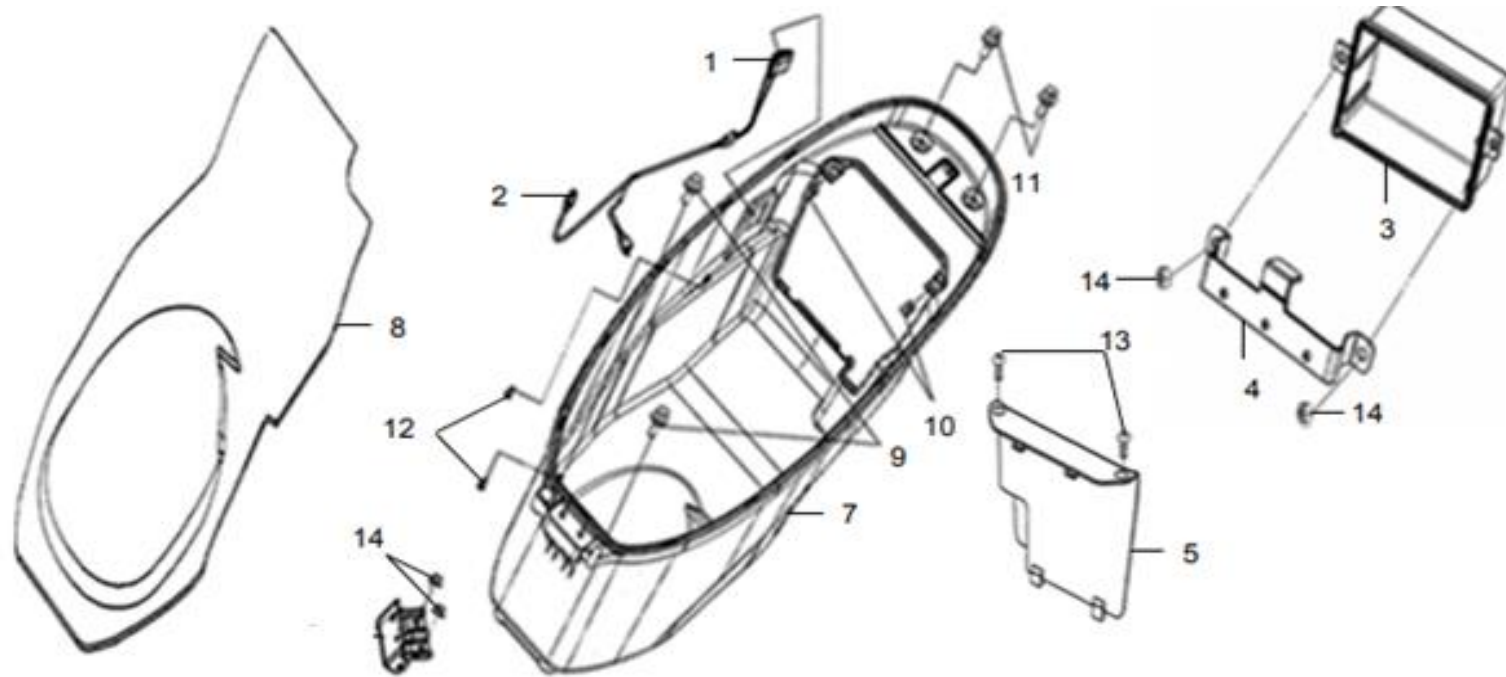

F08 LUGGAGE BOX

No.	Part No.	Description	Qty	Remark
1	35370-VJ3-0000	Luggage Box Light Ass'y	1	
2	35380-VUA-0000	Lamp Switch Ass'y	1	
3	50321-VJ3-0001	Battery Case Comp	1	
4	50324-VJ3-0000	Battery Band	1	
5	50326-VJ3-0001	Battery Cover	1	
7	81250-VJ3-0003	Luggage Box	1	
8	83630-VJ3-0000	Luggage Box Mat Comp	1	
9	90111-M9Q-8000-L1	Flange Bolt 6 mm	2	
10	90302-SA4-003B	Spring Nut 4 mm	2	
11	93404-06012-07	Washer Bolt 6x12	2	
12	93903-34280	Tapping Screw 4x12	2	
13	93903-44380	Tapping Screw 4x12	2	
14	94050-06080	Flange Nut 6 mm	4