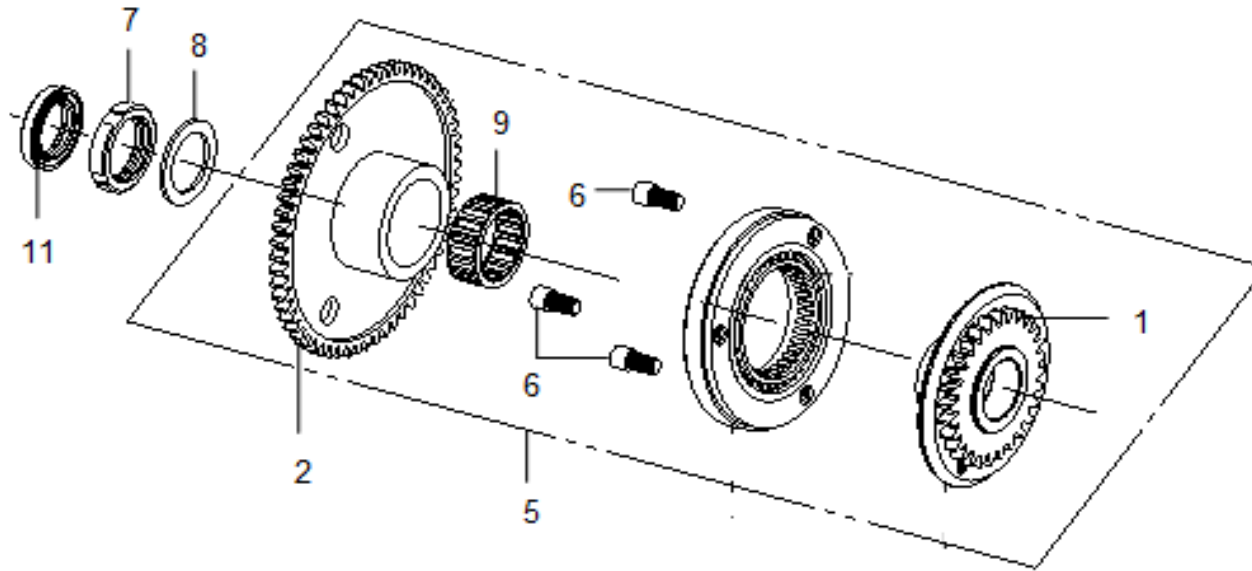

E14 STARTING CLUTCH A'SSY

No.	Part No.	Description	Qty	Remark
1	15131-M92-3002	Oil Pump Drive Gear	1	
2	28110-VVC-000	Starting Clutch Gear Comp.	1	
5	2812B-VTB-0002-VN	Starting Clutch Comp Set	1	
6	90002-VUA-0100-M1	Socket Bolt 6x10	3	
7	90201-M9Q-000	Lock Nut 22 mm	1	
8	90403-M92-0000	Thrust Washer 22.2x31x1.5	1	
9	91104-M9Q-000	Needle Bearing 28x32x17	1	
12	91201-M9B-3000	Oil Seal 19.8x30x5	1