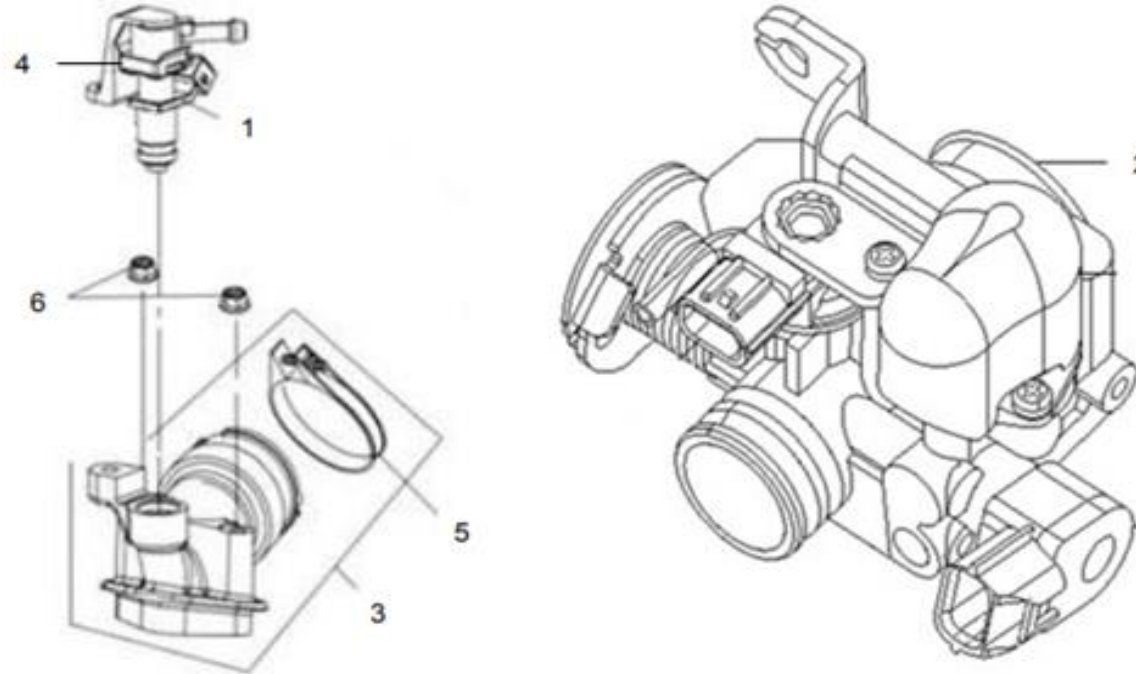

E03 FUEL INJECTOR A'SSY

No.	Part No.	Description	Qty	Remark
1	06414-F6K-0000	Fuel Injector	1	
2	16401-VJ3-0000	Throttle Body Ass'y	1	
3	1711A-VJ3-0001	Inlet Pipe Ass'y.	1	
4	17120-F6K-0001	Fuel Injector Cap	1	
5	90652-G03-000	Insulator Band 40mm	1	
6	94050-06000	Flange Nut 6mm	2	
	3210A-VJ4-0000	T.P.S Sub Cord	1