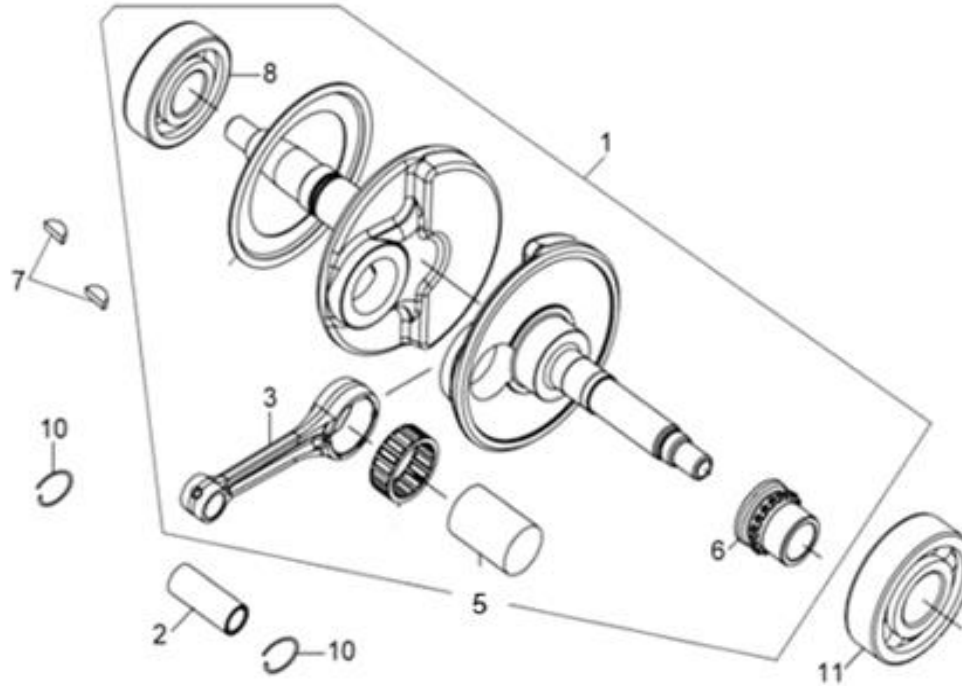

E05 CRANK SHAFT

No.	Part No.	Description	Qty	Remark
1	13000-VJ3-0000	Crank Shaft Comp.	1	
2	13111-M9Q-0000	Piston Pin	1	
3	13201-VJ1-0000	Connecting Rod	1	
5	13381-M92-3004-L1	Crank Pin	1	
6	14311-VJ3-0000	Timing Sprocket	1	
7	90701-HB6-0100	Woodruff Key 25*14*4	2	
8	91001-H6B-300	Radial Ball Brg. 63/22	1	
10	94601-15000	Piston Pin Clip 15mm	2	
11	96100-62073-00	Radial Ball Bearing. 6207	1