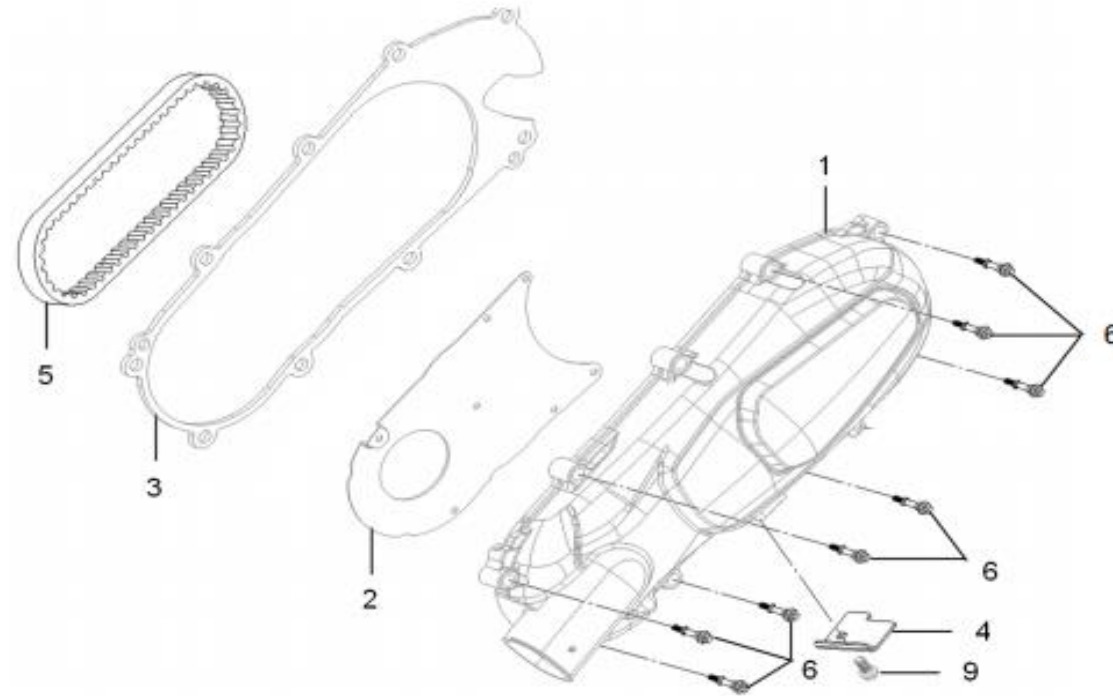

E10 LEFT CRANK CASE

No.	Part No.	Description	Qty	Remark
1	11341-VJ3-0002-IC	L. Crank Case Cover	1	
2	11342-VJ3-0001	L.Side Cover Plate	1	
3	11395-VJ3-0001	L. Cover Gasket	1	
4	11832-VJ3-0001	Left Cover Stay	1	
5	23100-F6A-0003	Drive Belt	1	
6	9000B-M9Q-000	Sh. Flange Bolt 6*35	9	
9	96001-06012-08	Sh. Flange Bolt 6X12	1