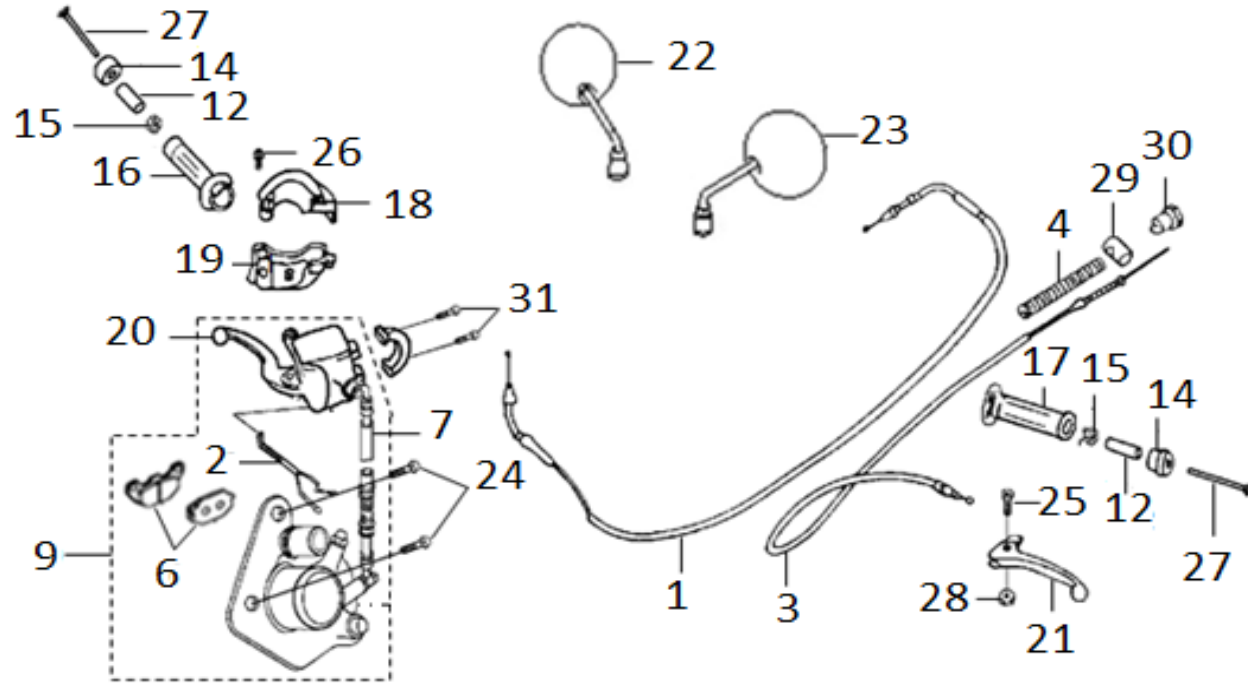

F02 CABLE-HANDLE LEVER

No.	Part No.	Description	Qty	Remark
22	88110-VJ3-0001	R. Back Mirror Ass'y	1	
23	88120-VJ3-0001	L. Back Mirror Ass'y	1	
24	90106-H21-9000	Flange Bolt 8x35	2	
25	90115-M9Q-0000	Handle Lever Pivot Screw	1	
26	93500-05022-00	Pan Screw 5x22	2	
27	93700-06060-0G	Oval Screw 6x60	2	
28	94001-05070-0S	Hex Nut 5 mm	1	
29	95015-32001	Brake Arm Joint B	1	
30	95015-42000-00	Adjust Nut B	1	
31	96700-06012-08-L1	Socket Bolt 6x12	2