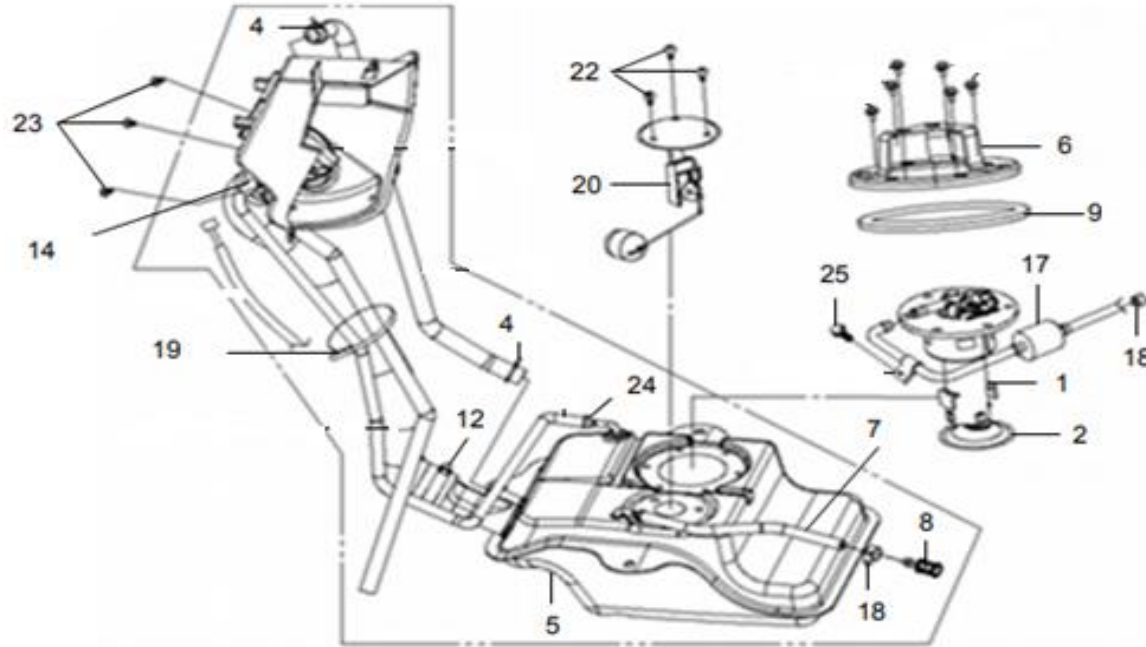

F14 FUEL TANK - FUEL PUMP

No.	Part No.	Description	Qty	Remark
1	1670A-ADC-0000	Fuel Pump Ass'y	1	
2	16711-M9Q-000	Fuel Filter Comp	1	
4	17369-KB4-670A-L1	Breather Tube Clip	2	
5	17500-VJ3-0002	Fuel Tank Comp.	1	
6	17503-VJ3-0001	Fuel Tank Stay Comp	1	
7	17504-VJ3-0002	Fuel Drain Tube	1	
8	17505-VUA-0000	Fuel Drain Plug	1	
9	17510-VWA-0000	Fuel Pump Packing	1	
12	17652-TAA-000	Filler Tube Clip	2	
14	17660-VUA-0006	Filler Pipe Comp	1	
17	1778A-VJ3-0006	Fuel Strainer Ass'y	1	
18	19505-H5D-0001	Hose Clamp	3	
19	32161-T15-000	Wire Band 250	1	
20	37800-VJ3-0004	Fuel Unit Ass'y	1	
22	93892-05012-08	Washer Screw 5*12	3	
23	93903-34320	Tapping Screw 4*12	3	
25	95801-06012-08	Flange Bolt 6X12	1