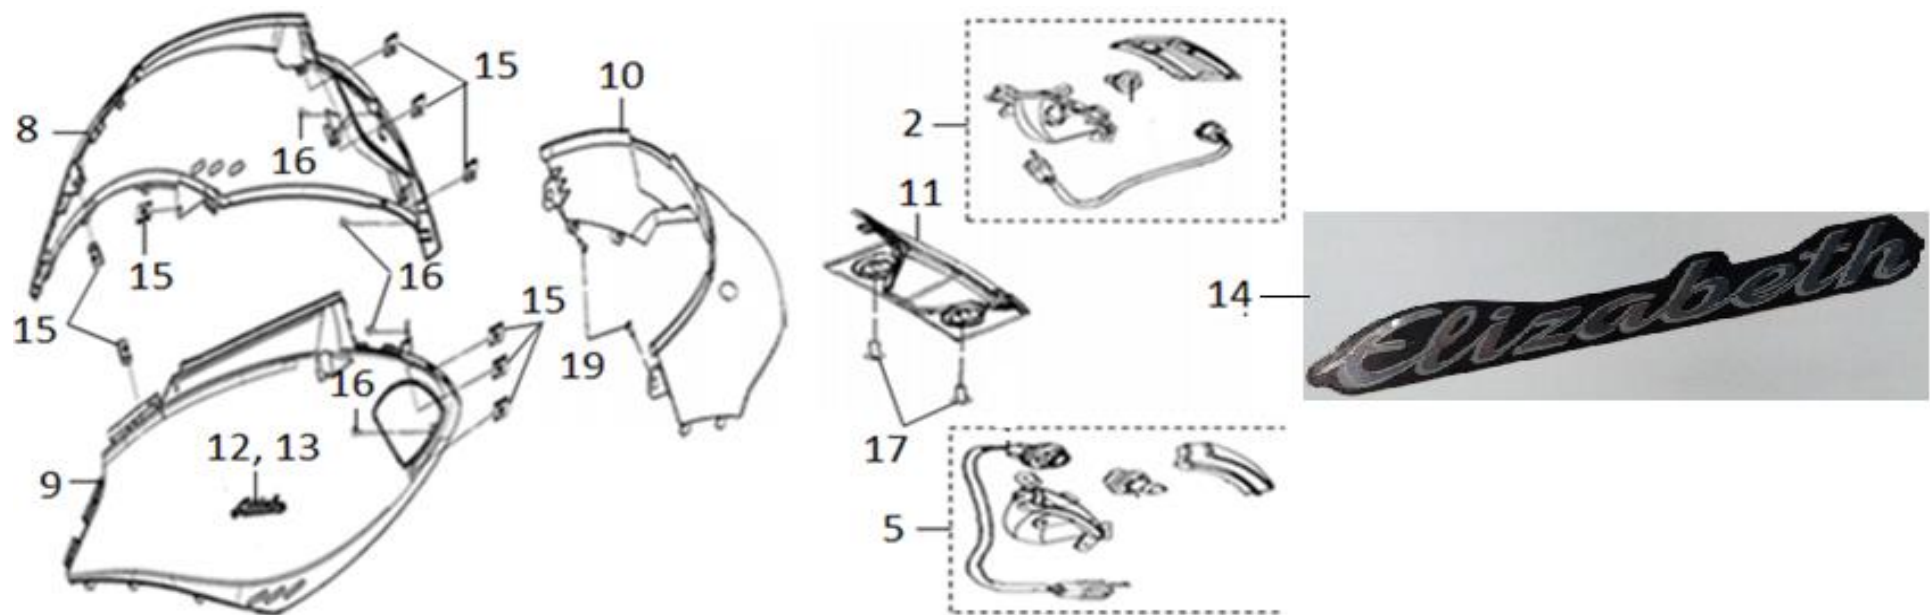

# F09 BODY COVER - SIDE COVER

No.	Part No.	Description	Qty	Remark
14	87148-VJ7-0001	Body Cover Emblem A ( ELIZABETH )	2	
15	90302-SA4-003B	Spring Nut 4 mm	10	
16	93903-34320	Tapping Screw 4*12	4	
17	93903-44380	Tapping Screw 4*12	2	
18	93903-35280	Tapping Screw 5*12	5	