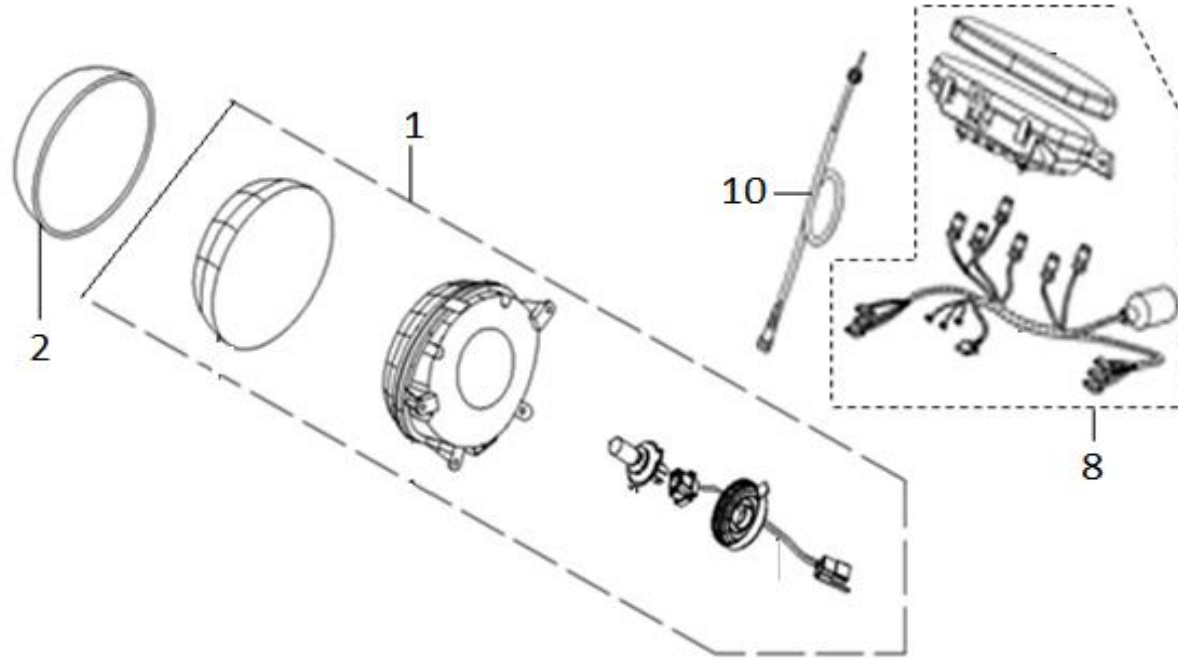

F01 HEAD LIGHT-SPEEDOMETER

No.	Part No.	Description	Qty	Remark
1	33100-VJ3-0001	Head Light Ass'y	1	
2	33101-VJ3-0000	Head Light Rim	1	
8	37200-VJ4-0005	Speedometer Ass'y	1	
10	44830-VJ3-0000	Speedometer Cable Comp.	1