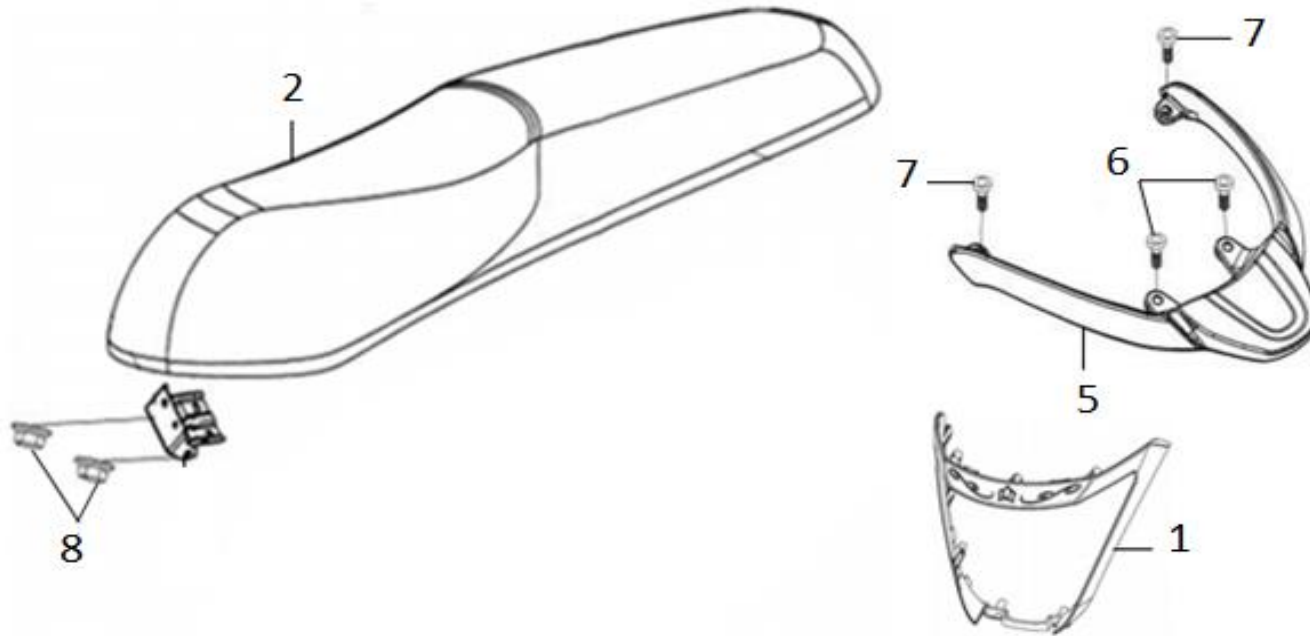

F13 SEAT - REAR CARRIER

No.	Part No.	Description	Qty	Remark
1	33701-VJ3-0003	Tail Light Rim	1	
2	7710A-VJ3-0003-T1	Double Seat Set	1	
5	81200-VJ3-0000-SM	Rr. Carrier Comp.	1	
6	90105-M9Q-0000	Special Bolt 8mm	2	
7	93406-08012-08	Washer Bolt 8x12	2	
8	94050-06080	Flange Nut 6 mm	2