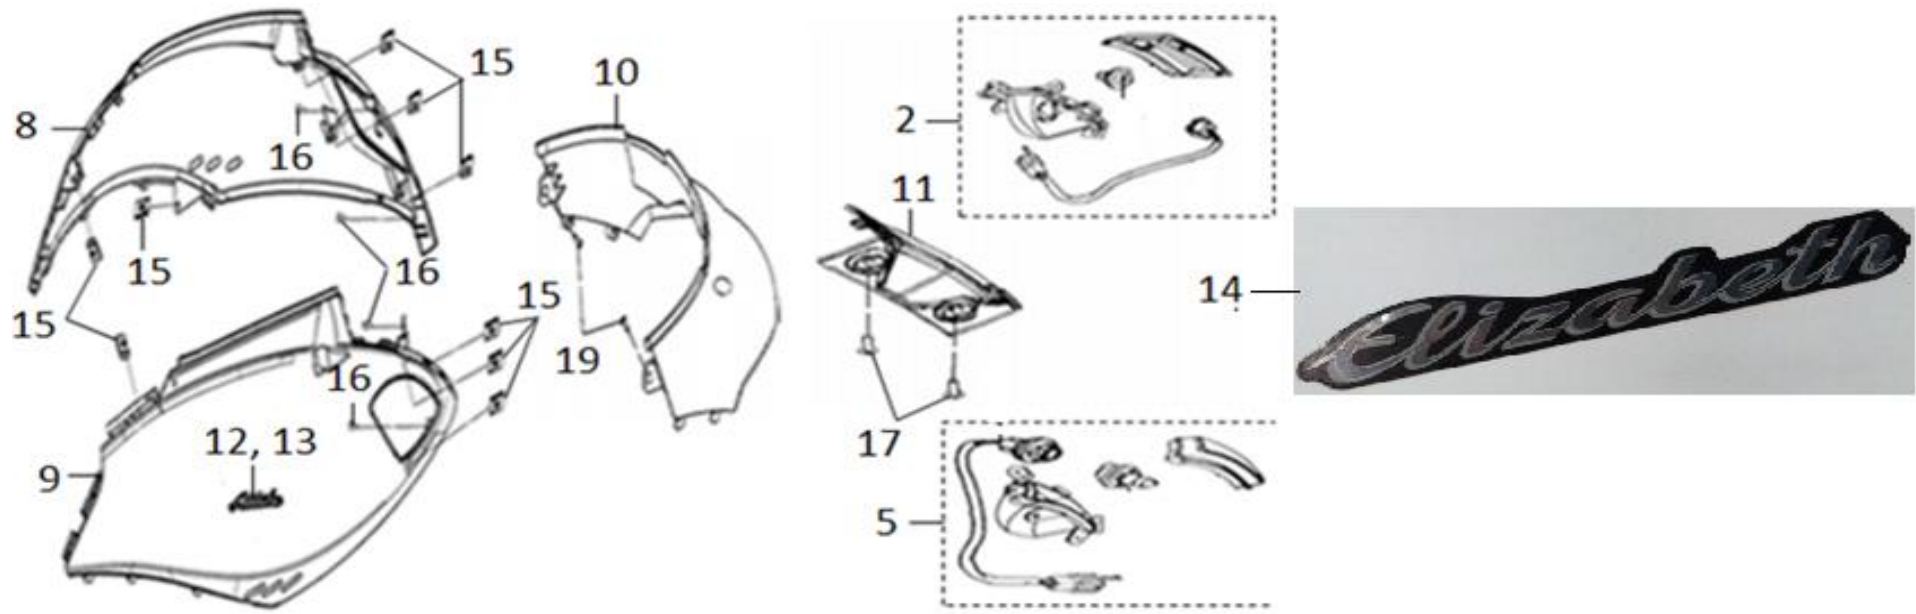

F09 BODY COVER - SIDE COVER

No.	Part No.	Description	Qty	Remark
2	33600-VJ3-0001	Rr. R Winker Ass'y	1	
5	33650-VJ3-0001	Rr. L Winker Ass'y	1	
8	83500-VJ3-0003-IL	R. Body Cover (GY-064S) - Grey	1	IL-GREY
8	83500-VJ3-0003-RT	R. Body Cover (R-416) - Red	1	RT-RED
8	83500-VJ3-0003-WB	R. Body Cover (WH-058P) - White	1	WB-WHITE
9	83600-VJ3-0003-IL	L. Body Cover (GY-064S) - Grey	1	IL-GREY
9	83600-VJ3-0003-RT	L. Body Cover (R-416) - Red	1	RT-RED
9	83600-VJ3-0003-WB	L. Body Cover (WH-058P) - White	1	WB-WHITE
10	83750-VJ3-0002-IL	Rr. Up. Center Cover (GY-064S) - Grey	1	IL-GREY
10	83750-VJ3-0002-RT	Rr. Up. Center Cover (R-416) - Red	1	RT-RED
10	83750-VJ3-0002-WB	Rr. Up. Center Cover (WH-058P) - White	1	WB-WHITE
11	83751-VJ3-0001-IL	Rr Lwr Center Cover (GY-064S) - Grey	1	IL-GREY
11	83751-VJ3-0001-RT	Rr Lwr Center Cover (R-416) - Red	1	RT-RED
11	83751-VJ3-0001-WB	Rr Lwr Center Cover (WH-058P) - White	1	WB-WHITE
12	87128-VT5-0000	R. Body Cover Emblem	1	
13	87138-VT5-0000	L. Body Cover Emblem	1