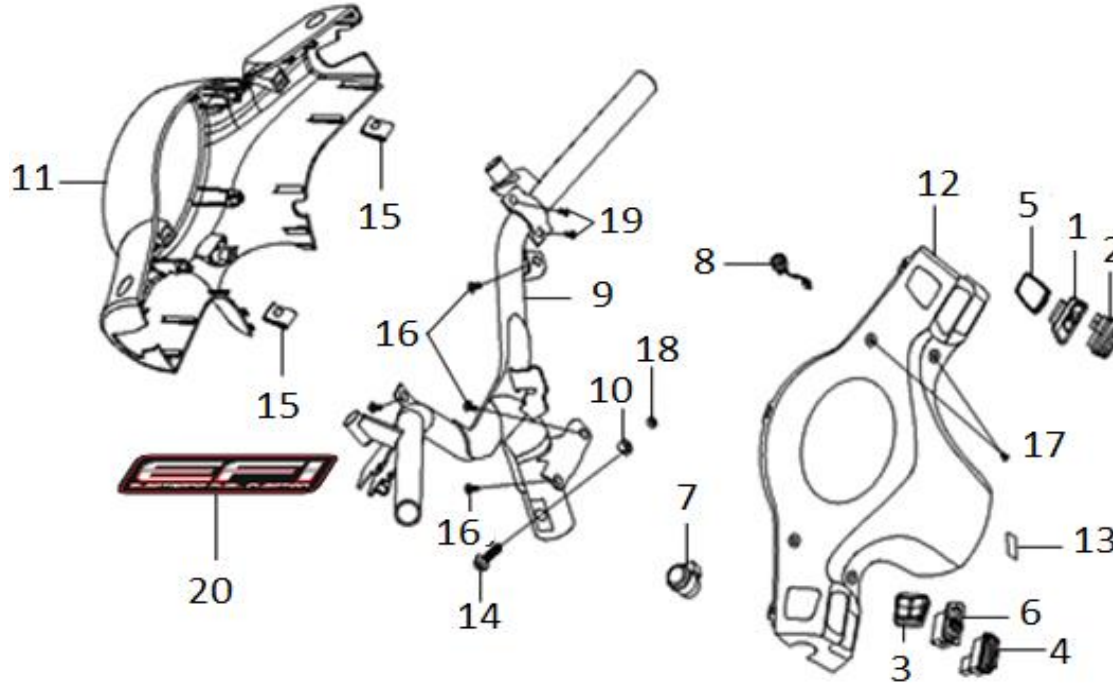

F03 STEERING HANDLE-HANDLE

No.	Part No.	Description	Qty	Remark
1	35150-A39-0002-L1	Light Switch Unit	1	
2	35160-VS1-0000-L1	Start Switch Unit	1	
3	35170-A45-9000	Dimmer & Passing Sw. Unit	1	
4	35180-VT5-0000	Horn Switch Unit	1	
5	35190-VT5-0000	Seat Open Switch	1	
6	35200-M9Q-0001	Winker Switch Unit	1	
7	38300-VA3-0000	Winker Relay Ass'y	1	
8	38400-VT1-0000	Elec. Buzzer Ass'y	1	
9	53100-VJ3-0006	Steering Handle Comp.	1	
10	53125-M9Q-000	Handle Setting Collar	1	
11	53205-VJ3-0001-IL	Fr. Handle Cover (GY-064S) - Grey	1	IL - GREY
11	53205-VJ3-0001-RT	Fr. Handle Cover (R-416) - Red	1	RT - RED
11	53205-VJ3-0001-WB	Fr. Handle Cover (WH-058P) - White	1	WB - WHITE
12	53206-VJ3-0001-IL	Rr. Handle Cover (GY-064S) - Grey	1	IL - GREY
12	53206-VJ3-0001-RT	Rr. Handle Cover (R-416) - Red	1	RT - RED
12	53206-VJ3-0001-WB	Rr. Handle Cover (WH-058P) - White	1	WB - WHITE