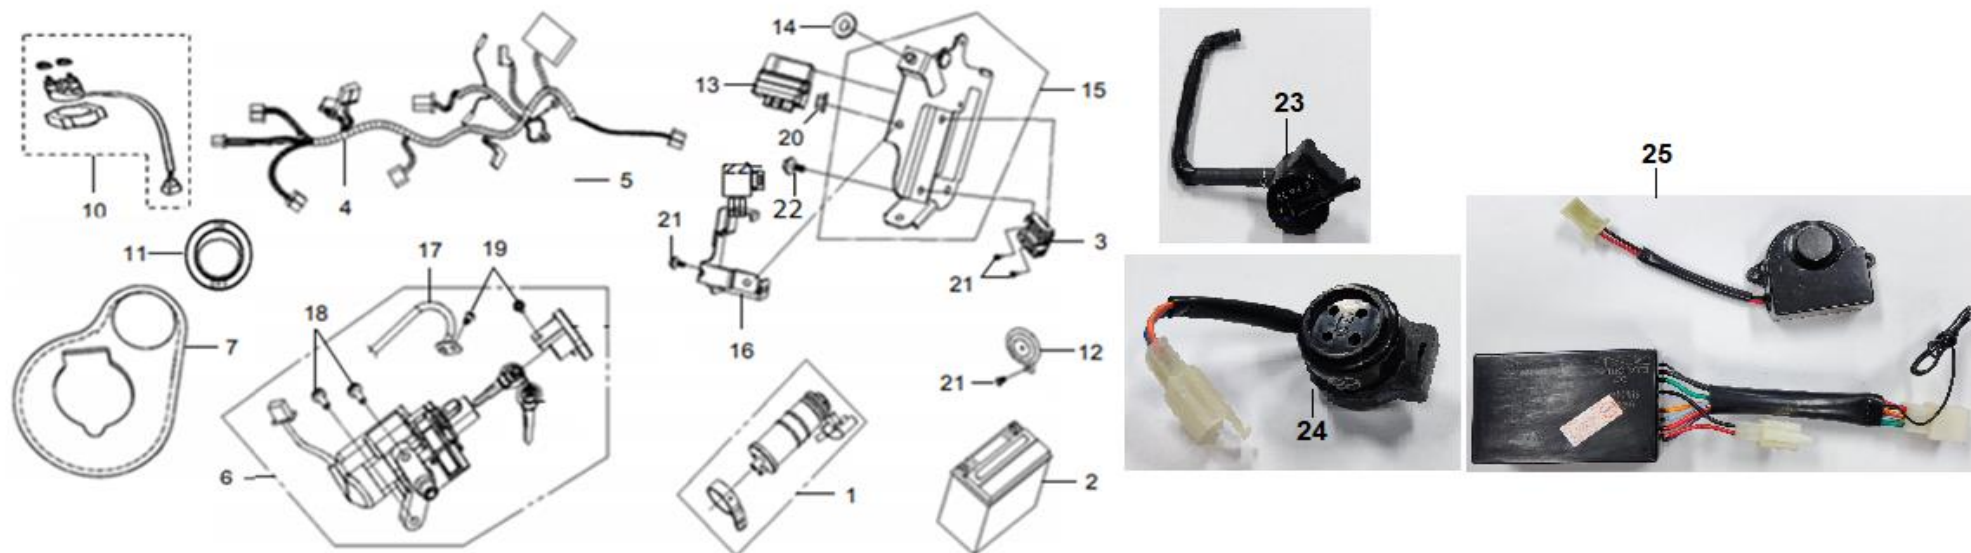

F19 WIRE HARNESS

No.	Part No.	Description	Qty	Remark
19	93891-05008-08	Washer Screw 5x8	2	
20	94050-06080	Flange Nut 6mm	1	
21	95801-06012-08	Flange Bolt 6X12	4	
22	95801-06032-08	Flange Bolt 6X32	1	
23	1758A-VJ3-0003	FUEL CUT VALVE ASS'Y	1	
24	38400-VT1-0000	ELECT. BUZZER ASSY	1	
25	39100-VT5-0000	VOLT CONTROL UNIT ASSY	1