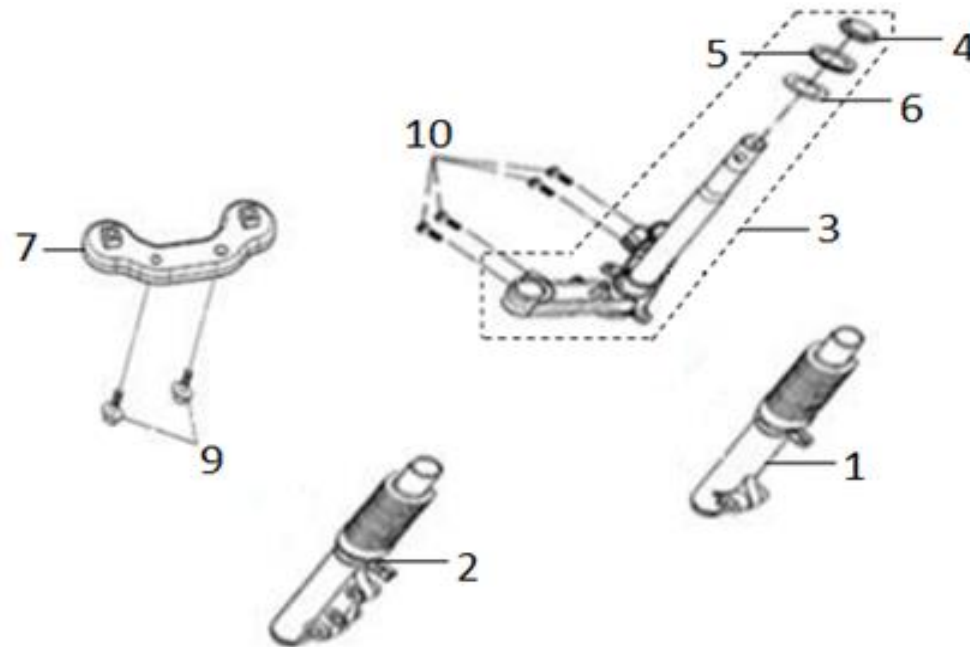

F10 FRONT CUSHION - STEERING STEM

No.	Part No.	Description	Qty	Remark
1	5140A-VJ3-0001	R. Fr. Cushion Set	1	
2	5150A-VJ3-0001	L. Fr. Cushion Set	1	
3	5320E-VJ3-0002	Steering Stem Comp Set	1	
4	53212-M9Q-000-CN2	Race Steering Bottom Cone	1	
5	53214-M9Q-0000	Steering Dust Seal	1	
6	53215-M9Q-0000	Steering Head Dust Seal Washer	1	
7	61110-VJ3-0000	Fr. Fender Stay	1	
9	95801-06010-08	Flange Bolt 6*10mm	2	
10	95801-08040-08	Flange Bolt 8*40	4