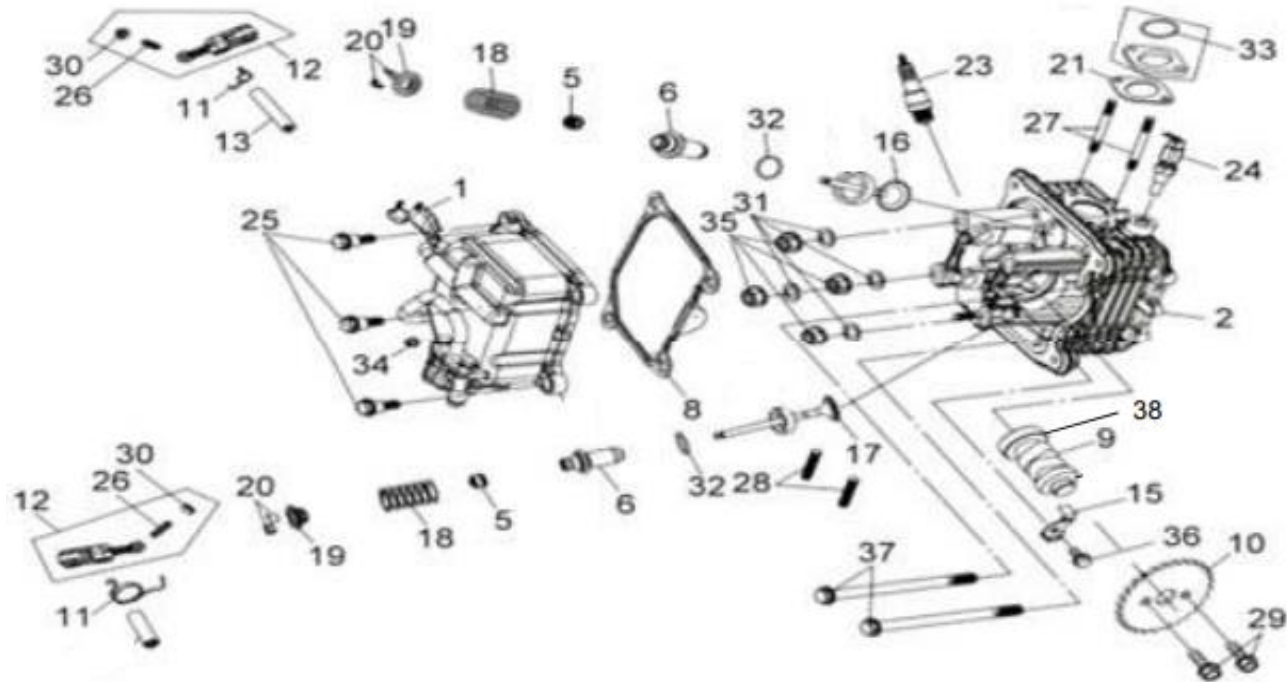

# E01 FAN COVER - SHROUD

No.	Part No.	Description	Qty	Remark
4	1962A-F6K-0003-L1	Shroud A Ass'y	1	
7	1963A-VJ3-0000	Shroud B Assy.	1	
8	93904-35380	Tapping Screw 5*16	6	
9	96001-06028-08	Sh. Flange Bolt 6*28	1	

## E02 CYLINDER HEAD

No.	Part No.	Description	Qty	Remark
1	11832-VJ3-0001	Hitension Cord Clamp.	1	
2	12200-VJ3-0003	Cylinder Head Comp.	1	
5	12209-H6B-0000	Valve Stem Seal	2	
6	12237-F6A-3000	Inlet Valve Guide	2	
8	12391-F8A-0001	Head Cover Packing	1	
9	14100-VJ3-0003	Cam Shaft Comp.	1	
10	14105-F6A-0000-CN1-V	Cam Sprocket	1	
11	14439-VJ3-0000	Rocker Arm Torsion Spring	2	
12	1443A-VJ3-0000	Valve Rocker Arm Assy.	2	
13	14451-F8A-0000-L1	In. Rocker Arm Shaft	1	
15	14457-F8A-0000-L1	Cam Shaft Setting Plate	1	
16	14711-VJ3-0000	In. Valve	1	
17	14721-VJ3-0000	Exh. Valve	1	
18	14751-ARA-9000-L1	Valve Spring	2	
19	14771-F6A-0001	Retainer Valve Spring	2	
20	14781-M9Q-0000	Valve Cotter	4	

## E04 CYLINDER - CAM CHAIN

No.	Part No.	Description	Qty	Remark
2	12100-VVB-0002	Cylinder Comp	1	
3	12191-VSF-0000	Cylinder Gasket	1	
4	12251-H6B-0002	Cylinder Head Gasket	1	
5	13010-ADB-0000	Piston Ring Set	1	
6	13101-VJ3-0000	Piston	1	
7	1CD SCR X 94L	Cam Chain	1	
8	14510-F8A-0001-L1	Cam Chain Tensioner	1	
9	14520-M9Q-0000	Tensioner Lifter Ass'y	1	
10	90005-M9Q-0000	Pan Screw 6*6	1	
11	14523-M92-0001	Tensioner Lifter Gasket	1	
12	14610-F8A-0001-L1	Cam Chain Guide	1	
13	90001-M9Q-0000	Sh Flange Bolt 6*22	2	
14	90031-F8A-0001	Cylinder Stud Bolt A	2	
15	90032-M92-3000	Cylinder Stud Bolt B	2	
16	90703-M8Q-000	Dowel Pin 10*14	4	

# E05 CRANK SHAFT

No.	Part No.	Description	Qty	Remark
1	13000-VJ3-0000	Crank Shaft Comp.	1	
2	13111-M9Q-0000	Piston Pin	1	
3	13201-VJ1-0000	Connecting Rod	1	
5	13381-M92-3004-L1	Crank Pin	1	
6	14311-VJ3-0000	Timing Sprocket	1	
7	90701-HB6-0100	Woodruff Key 25*14*4	2	
8	91001-H6B-300	Radial Ball Brg. 63/22	1	
10	94601-15000	Piston Pin Clip 15mm	2	
11	96100-62073-00	Radial Ball Bearing. 6207	1	