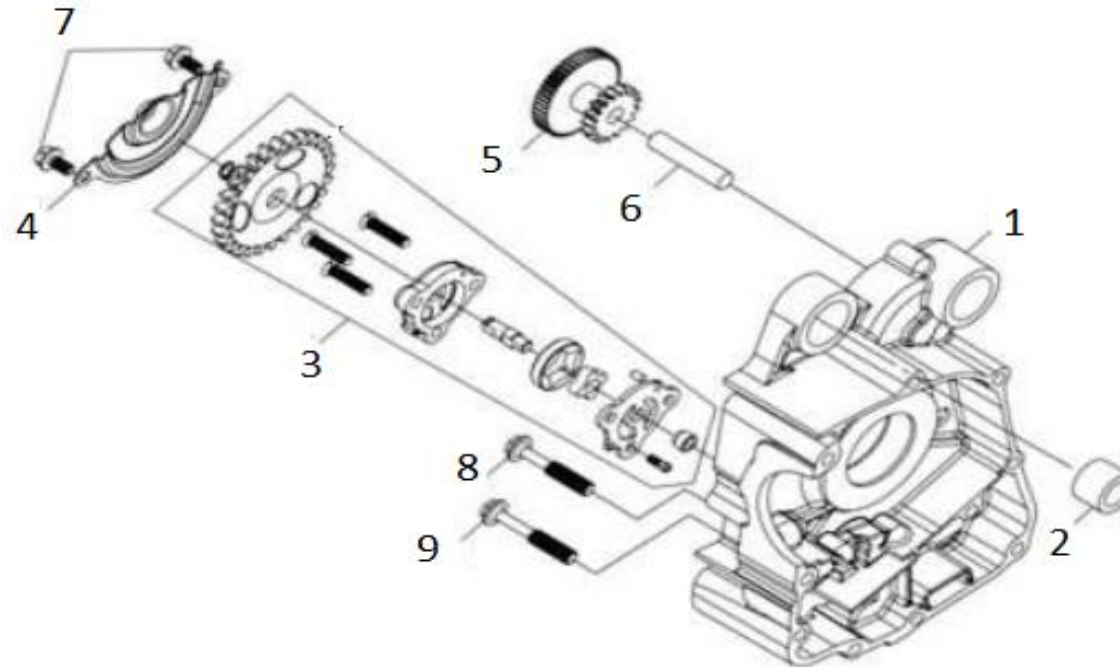

E07 OIL PUMP - R. CRANK CASE

No.	Part No.	Description	Qty	Remark
1	11100-VJ3-0001-SP	R. Crank Case Comp.	1	
2	11102-M9Q-3000-L1	Eng. Hanger Rubber Bush	1	
3	15100-F6A-0006-L1	Oil Pump Assy.	1	
4	15711-M92-0000	Oil Pump Separator	1	
5	28101-M9Q-0000	Starter Reduction Gear	1	
6	28102-M9Q-0000	Start. Red. Gear Shaft	1	
7	96001-06012-08	Flange Bolt Sh. 6*12	2	
8	96001-06045-08	Flange Bolt Sh. 6*45	1	
9	96001-06055-08	Flange Bolt Sh. 6*55	1