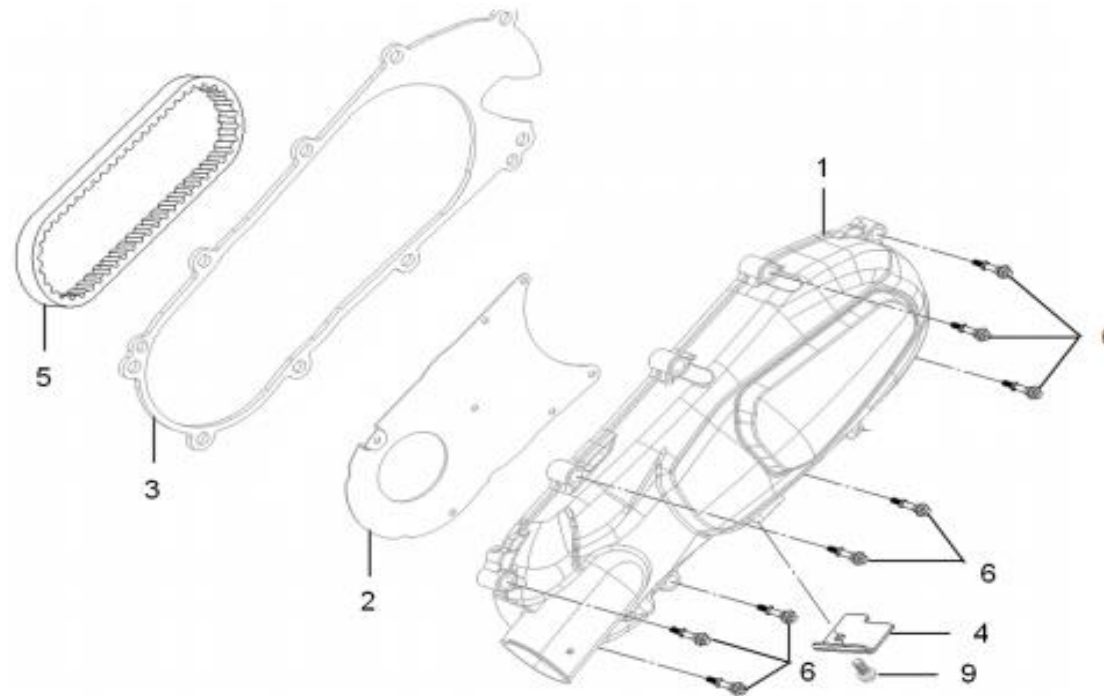

E10 LEFT CRANK CASE

No.	Part No.	Description	Qty	Remark
1	11341-VJ3-0002-IC	L. Crank Case Cover	1	
2	11342-VJ3-0001	L. Side Cover Plate	1	
3	11395-VJ3-0001	L. Cover Gasket	1	
4	11832-VJ3-0001	Left Cover Stay	1	
5	1B01F6A01	Drive Belt	1	
6	9000B-M9Q-000	Sh. Flange Bolt 6*35	9	
9	96001-06012-08	Sh. Flange Bolt 6X12	1