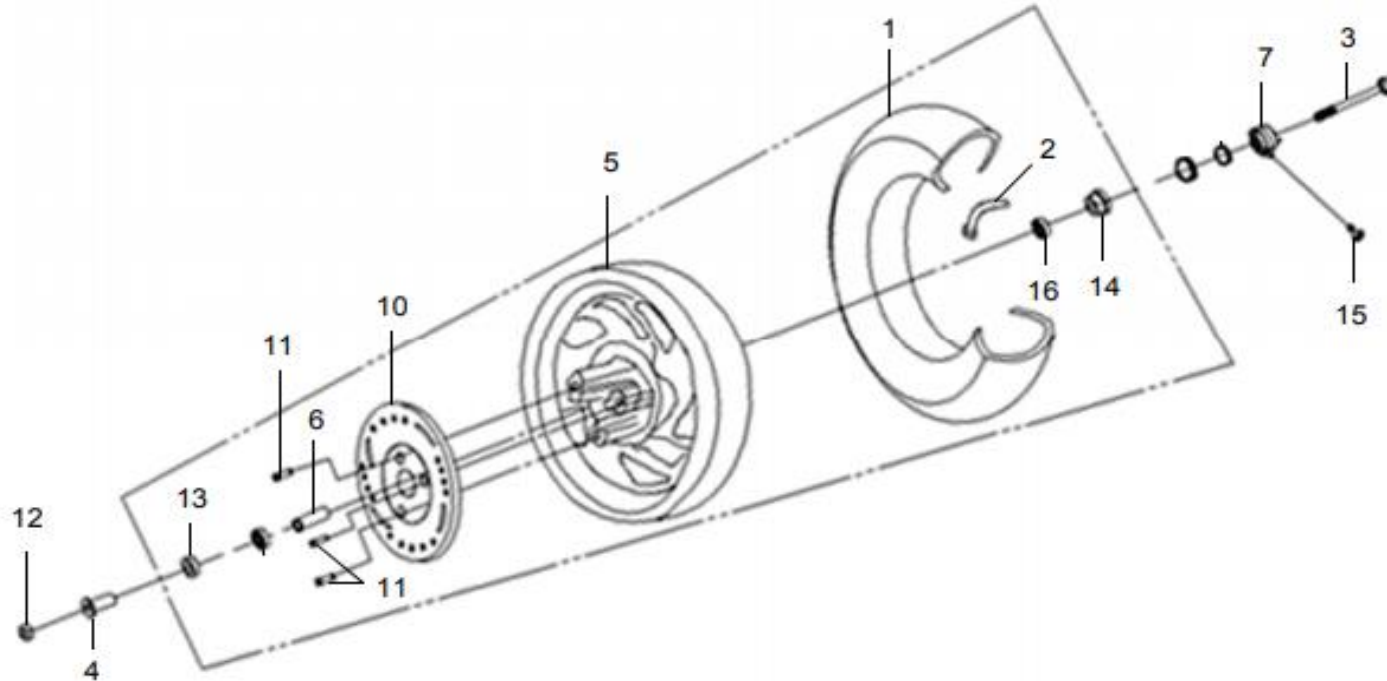

F11 FRONT WHEEL

No.	Part No.	Description	Qty	Remark
1	AC-SC104-100/90-10	Tubeless Tire Set	1	
2	42753-M92-0003-M4	Rim Valve	1	
3	44301-VT5-0000	Fr. Wheel Axle	1	
4	44311-VUA-0000	Fr. Wheel Side Collar	1	
5	44601-VT5-0000-VN	Fr. Wheel Cast	1	
6	44620-H6C-0001	Fr. Axle Distance Collar	1	
7	44800-VT7-0003	SPDMT Gear Box Ass'y	1	
10	45121-M9P-0000	Fr. Brake Disk	1	
11	90105-KR3-000	Fr. Disk Bolt 8x24	3	
12	90306-SB1-0000	Self Lock Nut 12 mm	1	
13	90754-M9Q-000	Dust Seal 20x32x5	1	
14	91258-M9Q-000-L1	Speedometer Gear Box Seal	1	
15	93891-05022-07	Washer Bolt 5x22	1