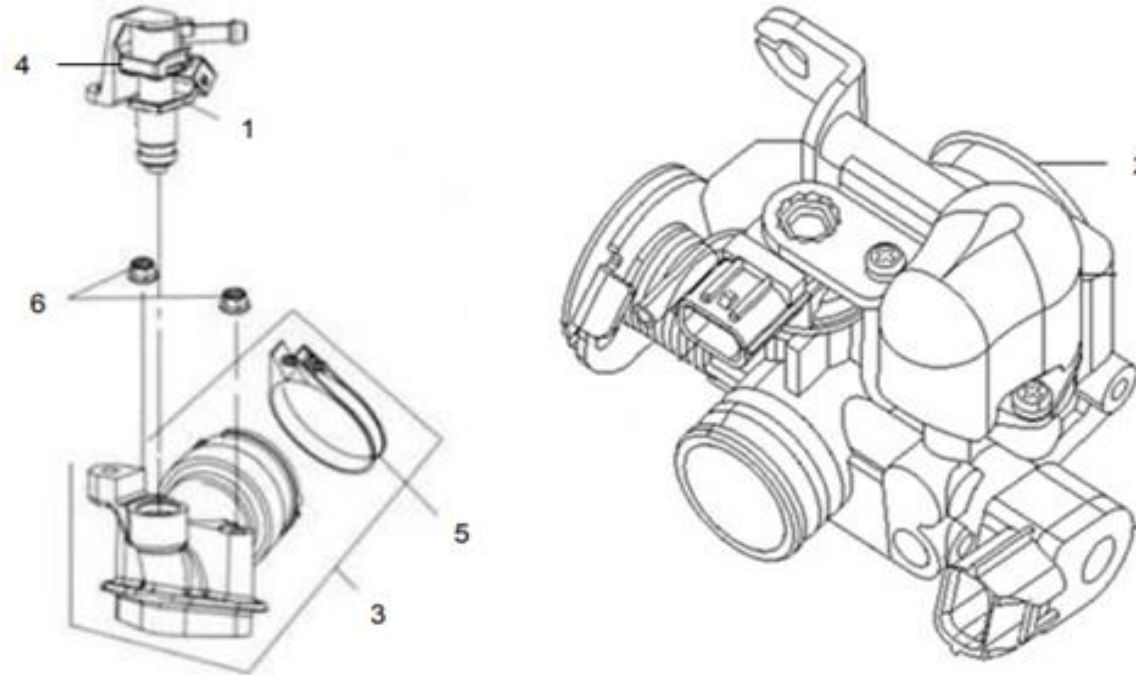

E03 FUEL INJECTOR A'SSY

No.	Part No.	Description	Qty	Remark
1	06414-F6K-0000	Fuel Injector	1	
2	16401-VJ3-0000	Throttle Body Ass'y	X	stop supply
3	1711A-VJ3-0001	Inlet Pipe Ass'y.	1	
4	17120-F6K-0001	Fuel Injector Cap	1	
5	90652-G03-000	Insulator Band 40mm	1	
6	94050-06000	Flange Nut 6mm	2	
	3210A-VJ4-0000	T.P.S Sub Cord	1