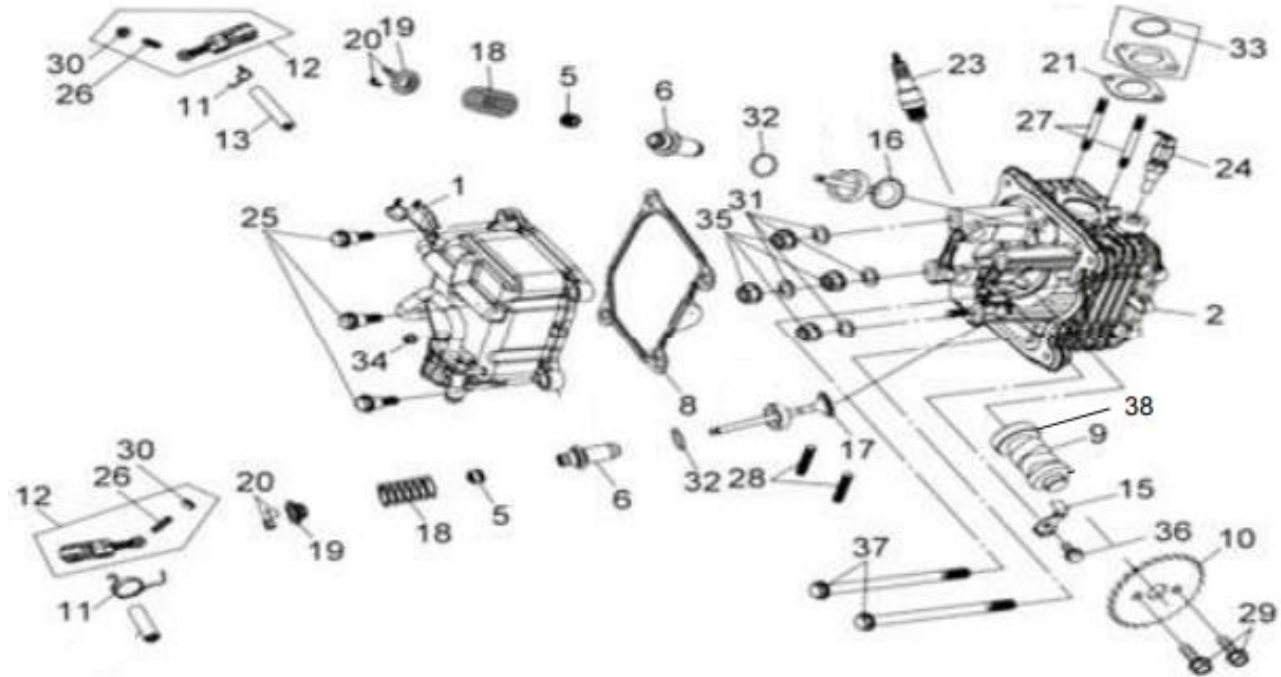

E02 CYLINDER HEAD

No.	Part No.	Description	Qty	Remark
21	16201-M92-0000	Carb.Insulator Gasket	1	
23	AC-1PCR7HSA-3	Plug. Spark (NGK CR7HSA)	1	
24	37880-A5L-0000	Eng Temperature Sensor	1	
25	90002-HMA-0001	Head Cover Bolt	4	
26	90012-M9Q-000	Tappet Adjusting Screw	2	
27	90033-M92-0000	Stud Bolt 6*55	2	
28	90034-HMA-0001	Special Stud Bolt 8*40	2	
29	90083-B12-000	Knock Bolt 6mm	2	
30	90206-HLK-000	Tappet Adjusting Screw Nut	2	
31	90442-M8Q-0000	Sealing Washer 8mm	4	
32	91305-M9Q-000	O-Ring 9 x 16	2	
33	91308-M9Q-0000	O-Ring 27*2.0	1	
34	94050-06000	Flange Nut 6mm	1	
35	94050-08000	Flange Nut 8mm	1	
36	96001-06012-00	Sh. Flange Bolt 6*12	1	
37	96001-06095-08	Sh. Flange Bolt 6x95	2	
38	96100-62033-10	Radial Ball BRG. 6203	1