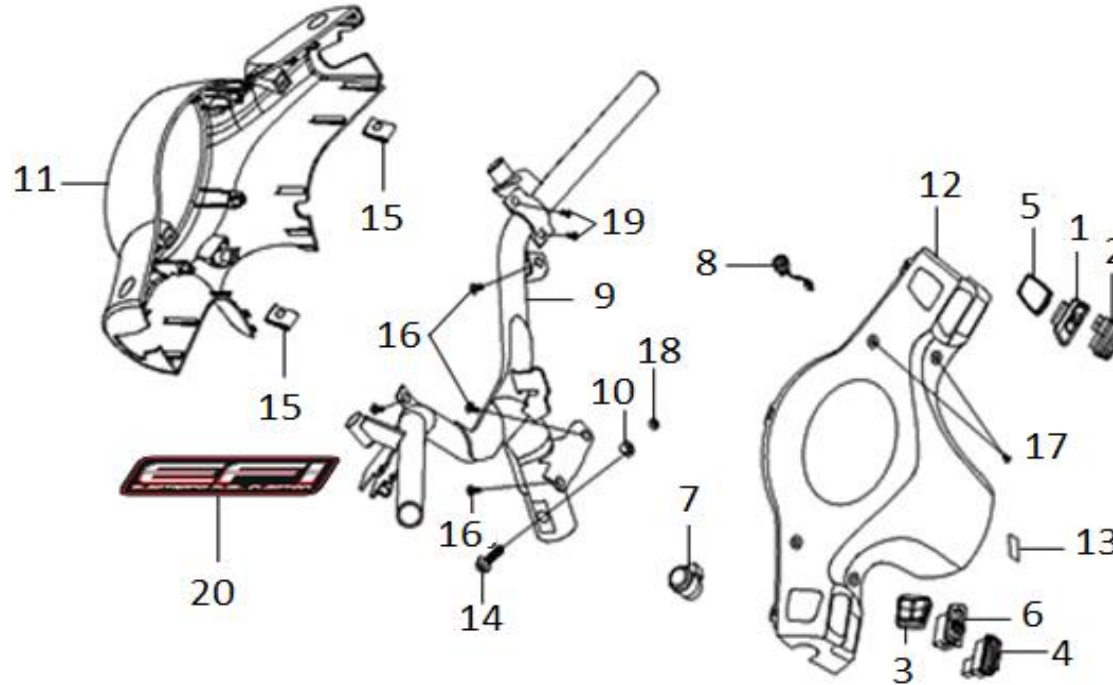

F03 STEERING HANDLE-HANDLE

No.	Part No.	Description	Qty	Remark
13	87560-VT5-0000	Drive Caution Mark	1	
14	90106-VT3-0002-L1	Flange Bolt 10x50	1	
15	90302-SA4-003B	Spring Nut 4 mm	2	
16	93903-35280	Tapping Screw 5x12	4	
17	93903-44480	Tapping Screw 4x16	4	
18	94050-10070	Flange Nut 10 mm	1	
19	96700-06012-08-L1	Socket Bolt 6x12	2	
20	87148-VWA-0003	EFI Emblem	1