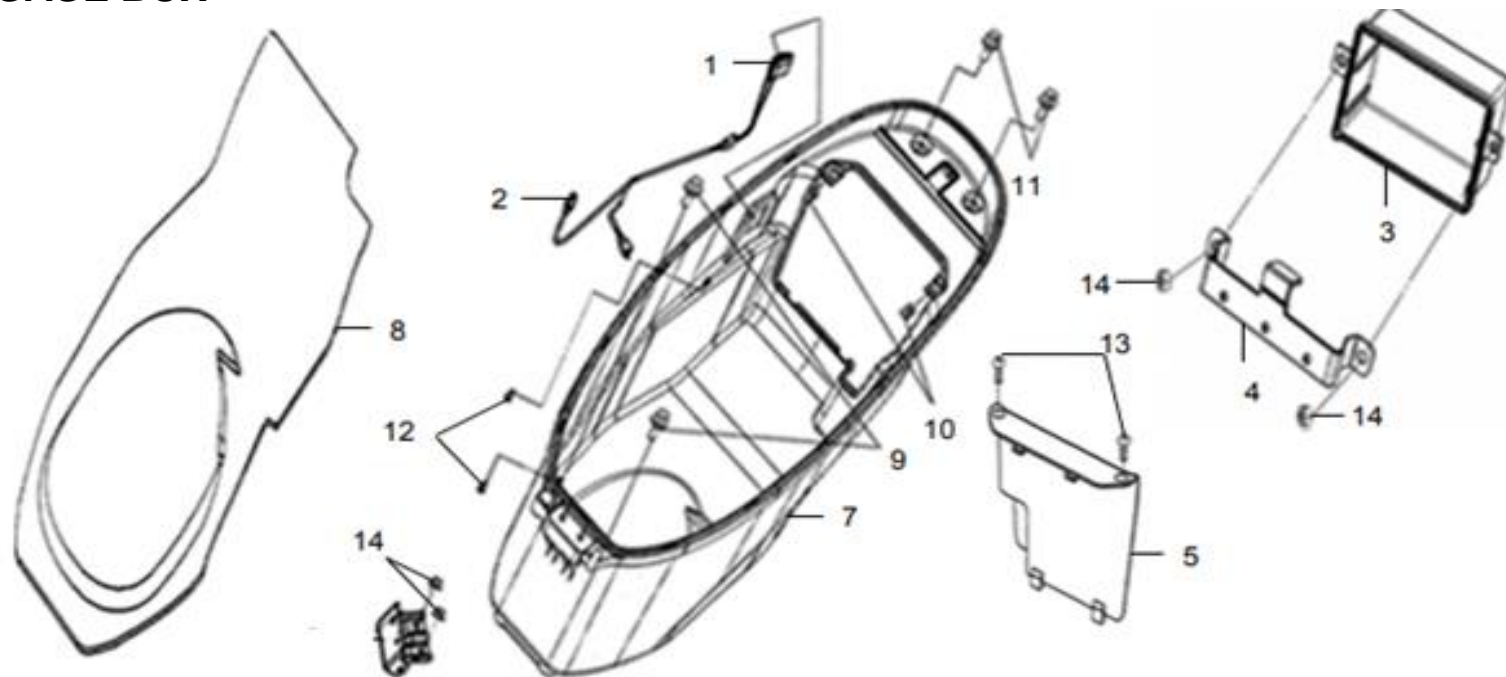

F08 LUGGAGE BOX

No.	Part No.	Description	Qty	Remark
1	35370-VJ3-0000	Luggage Box Light Ass'y	1	
2	35380-VUA-0000	Lamp Switch Ass'y	1	
3	50321-VJ3-0001	Battery Case Comp	1	
4	50324-VJ3-0000	Battery Band	1	
5	50326-VJ3-0001	Battery Cover	1	
7	81250-VJ3-0003	Luggage Box	1	
8	83630-VJ3-0000	Luggage Box Mat Comp	1	
9	90111-M9Q-8000-L1	Flange Bolt 6 mm	2	
10	90302-SA4-003B	Spring Nut 4 mm	2	
11	93404-06012-07	Washer Bolt 6x12	2	
12	93903-34280	Tapping Screw 4x12	2	
13	93903-44380	Tapping Screw 4x12	2	
14	94050-06080	Flange Nut 6 mm	4