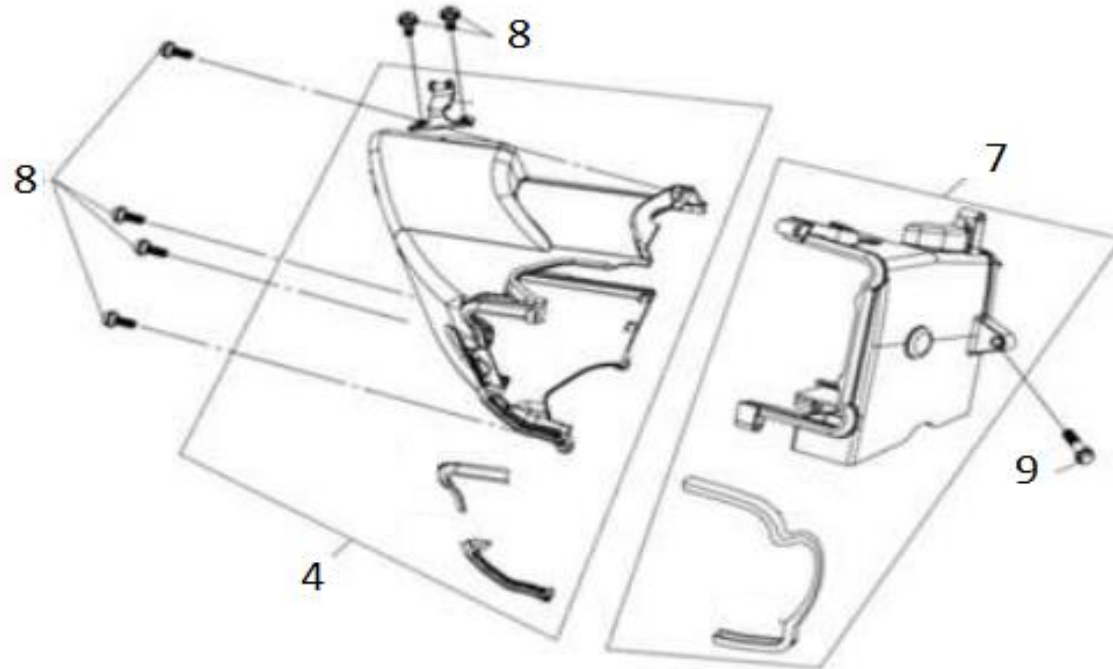

E01 FAN COVER - SHROUD

No.	Part No.	Description	Qty	Remark
4	1962A-F6K-0003-L1	Shroud A Ass'y	1	
7	1963A-VJ3-0000	Shroud B Assy.	1	
8	93904-35380	Tapping Screw 5*16	6	
9	96001-06028-08	Sh. Flange Bolt 6*28	1	

E02 CYLINDER HEAD

No.	Part No.	Description	Qty	Remark
1	11832-VJ3-0001	Hitension Cord Clamp.	1	
2	12200-VJ3-0003	Cylinder Head Comp.	1	
5	12209-H6B-0000	Valve Stem Seal	2	
6	12237-F6A-3000	Inlet Valve Guide	2	
8	12391-F8A-0001	Head Cover Packing	1	
9	14100-VJ3-0003	Cam Shaft Comp.	1	
10	14105-F6A-0000-CN1-V	Cam Sprocket	1	
11	14439-VJ3-0000	Rocker Arm Torsion Spring	2	
12	1443A-VJ3-0000	Valve Rocker Arm Assy.	2	
13	14451-F8A-0000-L1	In. Rocker Arm Shaft	1	
15	14457-F8A-0000-L1	Cam Shaft Setting Plate	1	
16	14711-VJ3-0000	In. Valve	1	
17	14721-VJ3-0000	Exh. Valve	1	
18	14751-ARA-9000-L1	Valve Spring	2	
19	14771-F6A-0001	Retainer Valve Spring	2	
20	14781-M9Q-000-A	Valve Cotter	1	1set = 4pcs