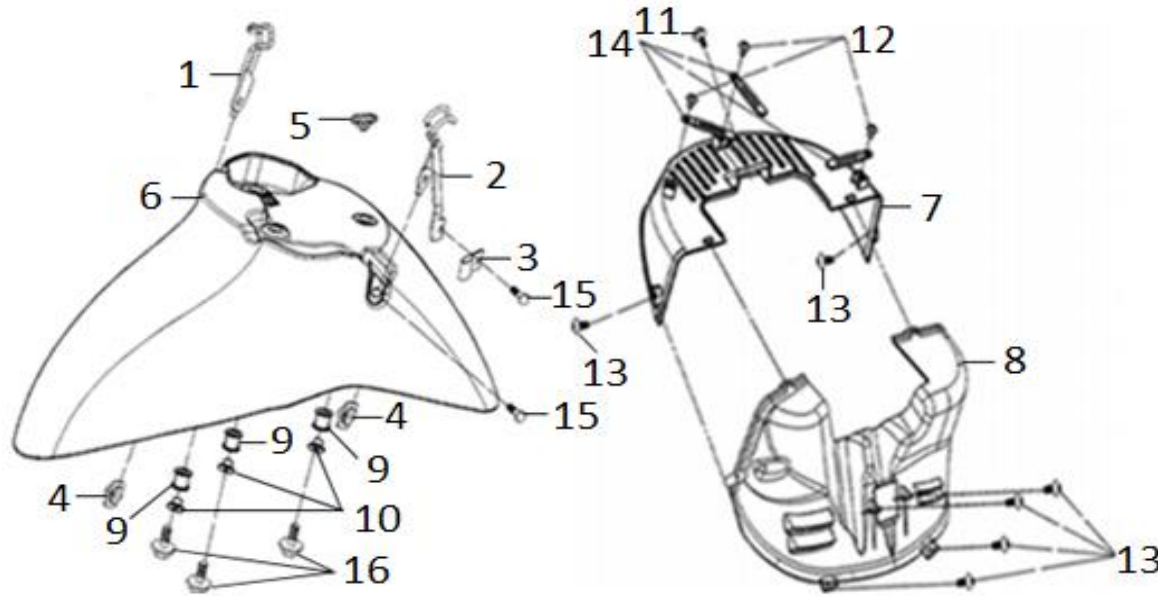

F06 FRONT FENDER-FRONT INNER FENDER

No.	Part No.	Description	Qty	Remark
1	44831-VUA-0003	Speedometer Cable Guide	1	
2	45156-VUA-0005	Brake Hose Clamper	1	
3	45157-VA1-0001	Brake Hose Clamper B	1	
4	45158-VJ3-0000	Brake Cable Holder	2	
5	45451-N02-0000	Wire Grommet	1	
6	61100-VJ3-0002-IL	Fr. Fender (GY-064S) - Grey	1	IL-GREY
6	61100-VJ3-0002-RT	Fr. Fender (R-416) - Red	1	RT-RED
6	61100-VJ3-0002-WB	Fr. Fender (WH-058P) - White	1	WB-WHITE
7	61101-VJ3-0002	Fr. Inner Fender A	1	
8	61102-VJ3-0004	Fr. Inner Fender B	1	
9	61104-VVC-0000	Fr. Fender Rubber	3	
10	61201-M3G-0001	Fr. Fender Collar	3	
11	90111-M9Q-8000-L1	Flange Bolt 6mm	1	
12	93903-24220-10	Tapping Screw 4*10	3	
13	93903-34380	Tapping Screw 4*12	6	
14	94591-21000	Clip 2*100	3	
15	96001-06012-07	Sh. Flange Bolt 6*12	2	
16	96001-06020-08-L1	Sh. Flange Bolt Bolt 6X20	3