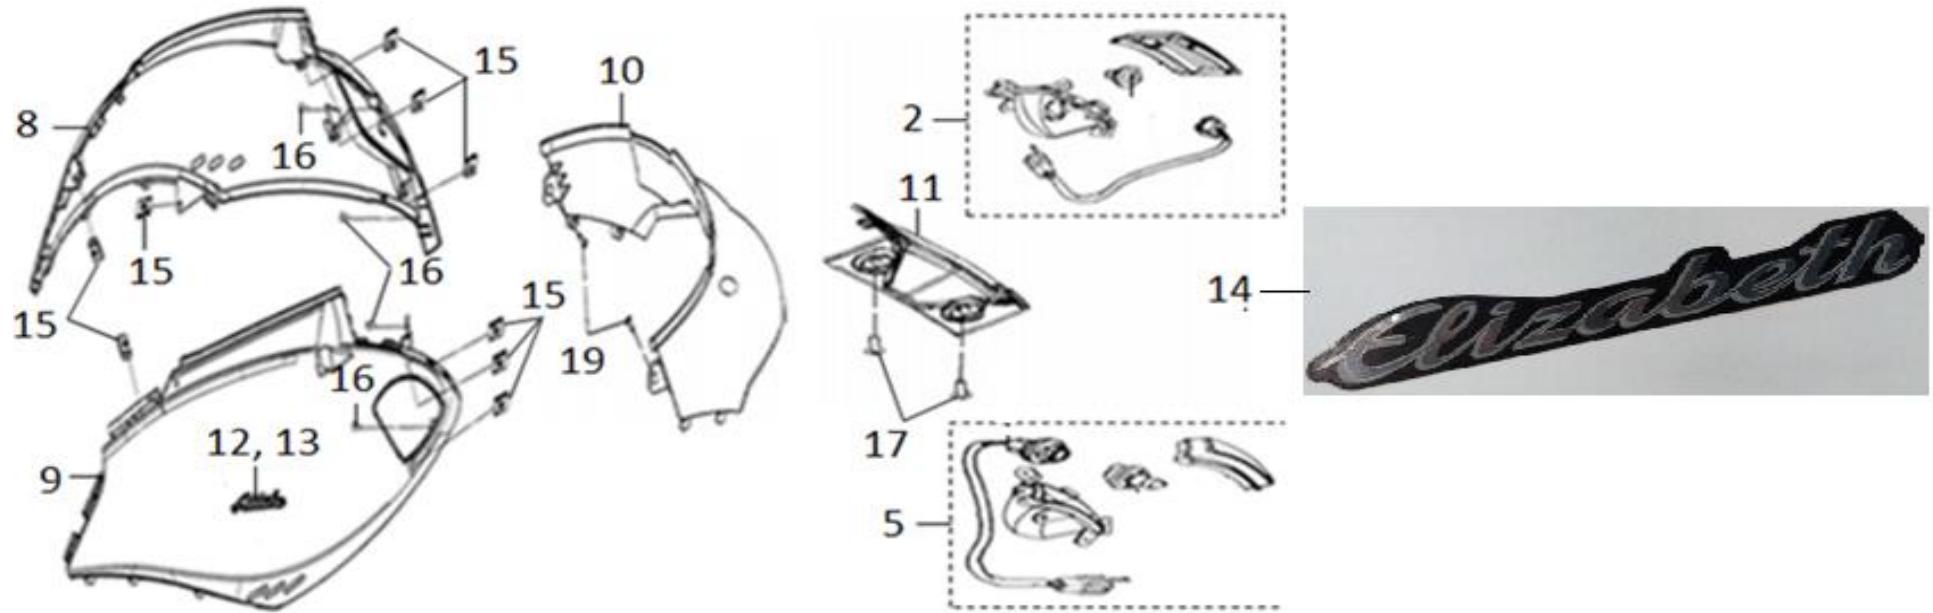

F09 BODY COVER - SIDE COVER

No.	Part No.	Description	Qty	Remark
14	87148-VJ7-0001	Body Cover Emblem A (ELIZABETH)	2	
15	90302-SA4-003B	Spring Nut 4 mm	10	
16	93903-34320	Tapping Screw 4*12	4	
17	93903-44380	Tapping Screw 4*12	2	
18	93903-35280	Tapping Screw 5*12	5	