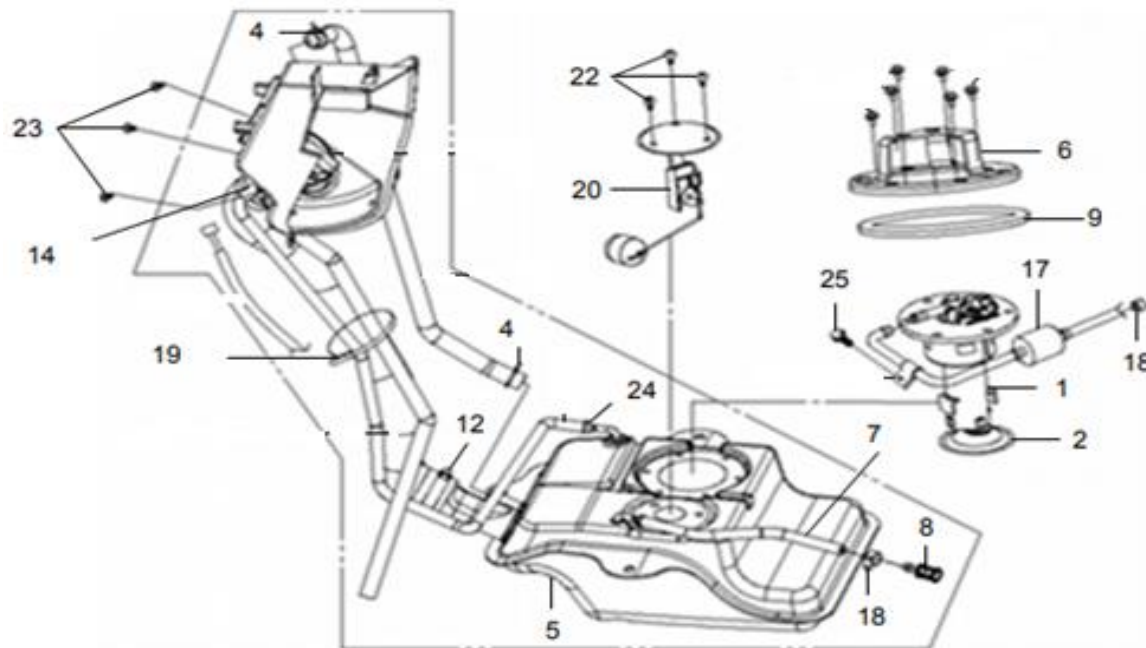

F14 FUEL TANK - FUEL PUMP

No.	Part No.	Description	Qty	Remark
1	1670A-ADC-0000	Fuel Pump Ass'y	1	
2	16711-M9Q-000	Fuel Filter Comp	1	
4	17369-KB4-670A-L1	Breather Tube Clip	2	
5	17500-VJ3-0002	Fuel Tank Comp.	1	
6	17503-VJ3-0001	Fuel Tank Stay Comp	1	
7	17504-VJ3-0002	Fuel Drain Tube	1	
8	17505-VUA-0000	Fuel Drain Plug	1	
9	17510-VWA-0000	Fuel Pump Packing	1	
12	17652-TAA-000	Filler Tube Clip	2	
14	17660-VUA-0006	Filler Pipe Comp	1	
17	1778A-VJ3-0006	Fuel Strainer Ass'y	1	
18	19505-H5D-000-TW	Hose Clamp	3	
19	32161-T15-000	Wire Band 250	1	
20	37800-VJ3-0004	Fuel Unit Ass'y	1	
22	93892-05012-08	Washer Screw 5*12	3	
23	93903-34320	Tapping Screw 4*12	3	
25	95801-06012-08	Flange Bolt 6X12	1