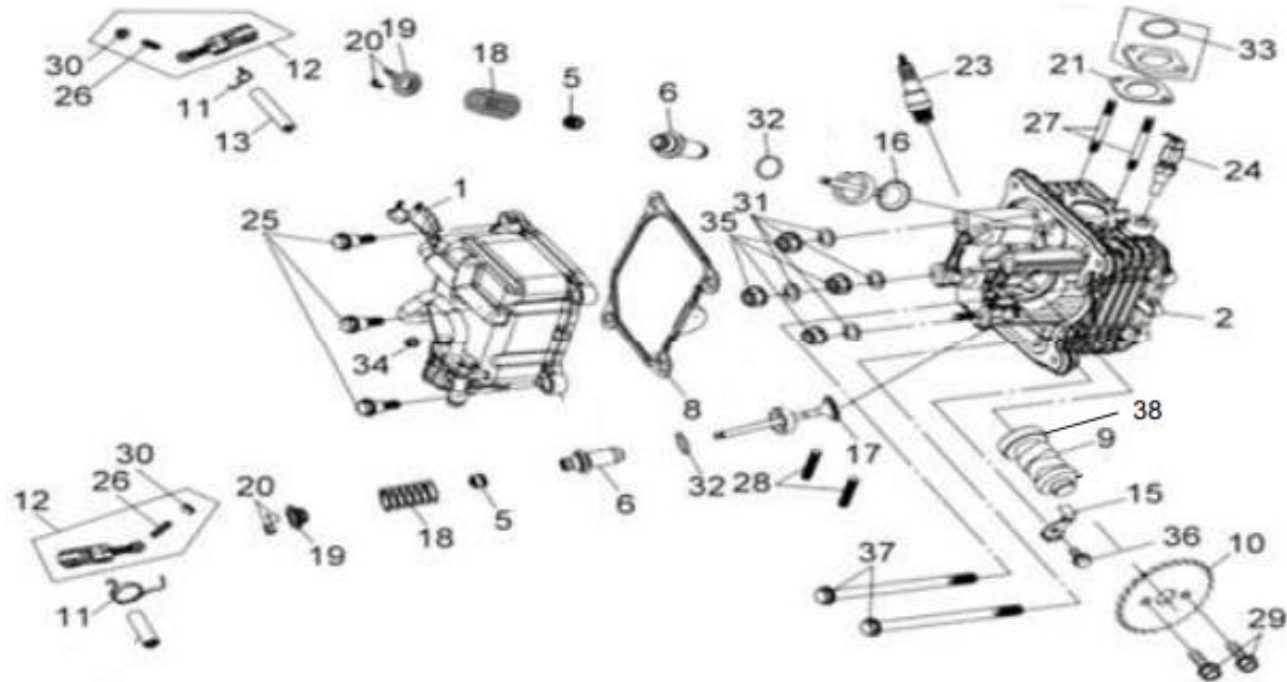

E01 FAN COVER - SHROUD

No.	Part No.	Description	Qty	Remark
4	1962A-F6K-0003-L1	Shroud A Ass'y	1	
7	1963A-VJ3-0000	Shroud B Assy.	1	
8	93904-35380	Tapping Screw 5*16	6	
9	96001-06028-08	Sh. Flange Bolt 6*28	1	

E02 CYLINDER HEAD

No.	Part No.	Description	Qty	Remark
1	11832-VJ3-0001	Hitension Cord Clamp.	1	
2	12200-VJ3-0003	Cylinder Head Comp.	1	
5	12209-H6B-0000	Valve Stem Seal	2	
6	12237-F6A-3000	Inlet Valve Guide	2	
8	12391-F8A-0001	Head Cover Packing	1	
9	14100-VJ3-0003	Cam Shaft Comp.	1	
10	14105-F6A-0000-CN1-V	Cam Sprocket	1	
11	14439-VJ3-0000	Rocker Arm Torsion Spring	2	
12	1443A-VJ3-0000	Valve Rocker Arm Assy.	2	
13	14451-F8A-0000-L1	In. Rocker Arm Shaft	1	
15	14457-F8A-0000-L1	Cam Shaft Setting Plate	1	
16	14711-VJ3-0000	In. Valve	1	
17	14721-VJ3-0000	Exh. Valve	1	
18	14751-ARA-9000-L1	Valve Spring	2	
19	14771-F6A-0001	Retainer Valve Spring	2	
20	14781-M9Q-000-A	Valve Cotter	1	1set = 4pcs

E05 CRANK SHAFT

No.	Part No.	Description	Qty	Remark
1	13000-VJ3-0000	Crank Shaft Comp.	1	
2	13111-M9Q-000	Piston Pin	1	
3	13201-VJ1-0000	Connecting Rod	1	
5	13381-M92-3004-L1	Crank Pin	1	
6	14311-VJ3-0000	Timing Sprocket	1	
7	90701-HB6-0100	Woodruff Key 25*14*4	2	
8	91001-H6B-300	Radial Ball Brg. 63/22	1	
10	94601-15000	Piston Pin Clip 15mm	2	
11	96100-62073-00	Radial Ball Bearing. 6207	1	