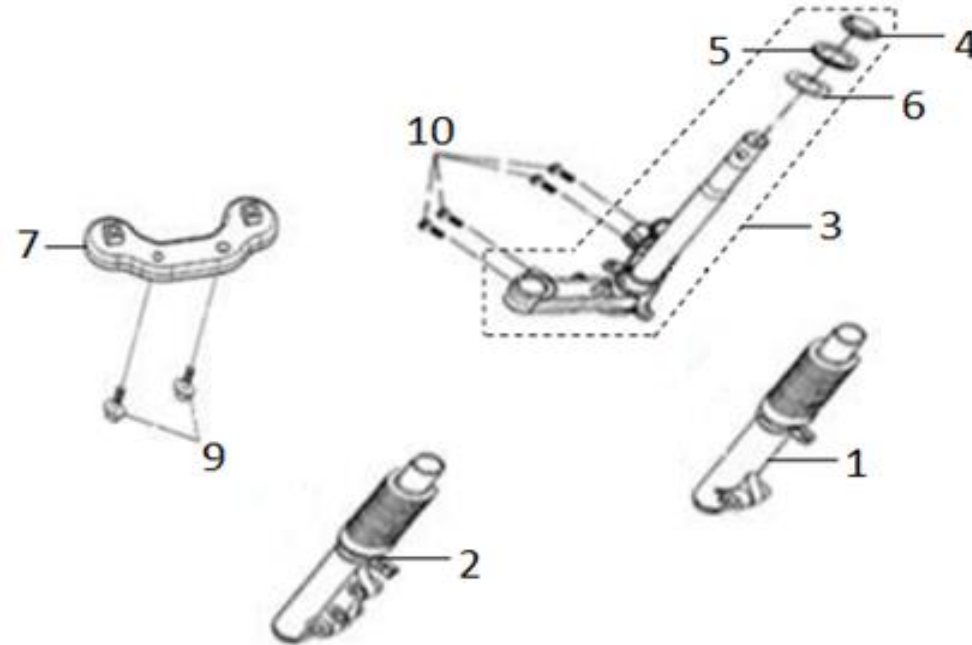

F10 FRONT CUSHION - STEERING STEM

No.	Part No.	Description	Qty	Remark
1	5140A-VJ3-0001	R. Fr. Cushion Set	1	
2	5150A-VJ3-0001	L. Fr. Cushion Set	1	
3	5320E-VJ3-0002	Steering Stem Comp Set	1	
4	53212-M9Q-000-CN2	Race Steering Bottom Cone	1	
5	53214-M9Q-0000	Steering Dust Seal	1	
6	53215-M9Q-0000	Steering Head Dust Seal Washer	1	
7	61110-VJ3-0000	Fr. Fender Stay	1	
9	95801-06010-08	Flange Bolt 6*10mm	2	
10	95801-08040-08	Flange Bolt 8*40	4