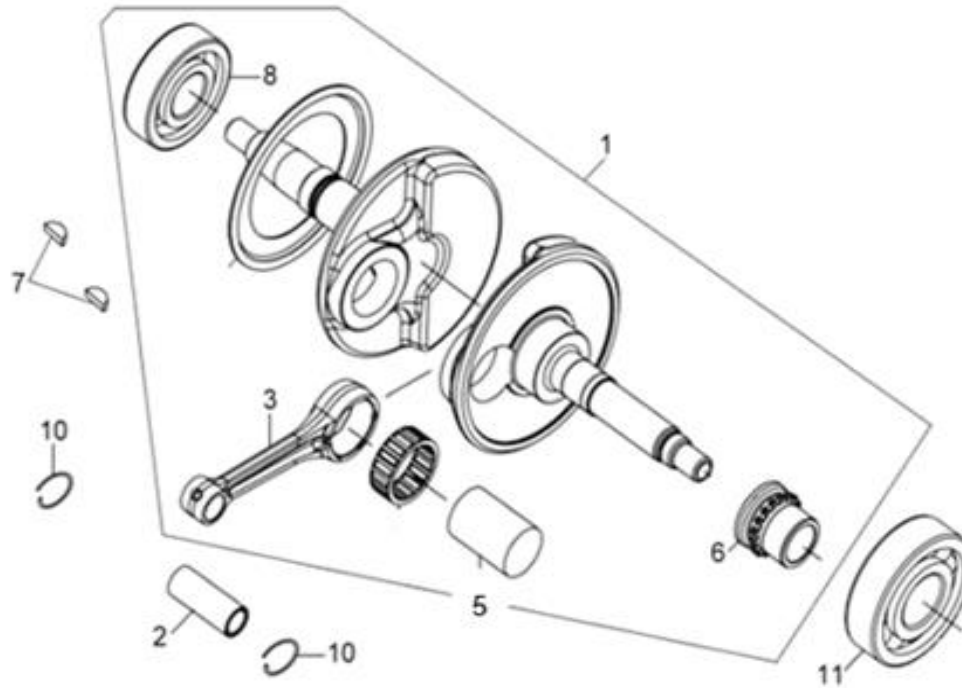

E05 CRANK SHAFT

No.	Part No.	Description	Qty	Remark
1	13000-VJ3-0000	Crank Shaft Comp.	1	
2	13111-M9Q-000	Piston Pin	1	
3	13201-VJ1-0000	Connecting Rod	1	
5	13381-M92-3004-L1	Crank Pin	1	
6	14311-VJ3-0000	Timing Sprocket	1	
7	90701-HB6-0100	Woodruff Key 25*14*4	2	
8	91001-H6B-300	Radial Ball Brg. 63/22	1	
10	94601-15000	Piston Pin Clip 15mm	2	
11	96100-62073-00	Radial Ball Bearing. 6207	1