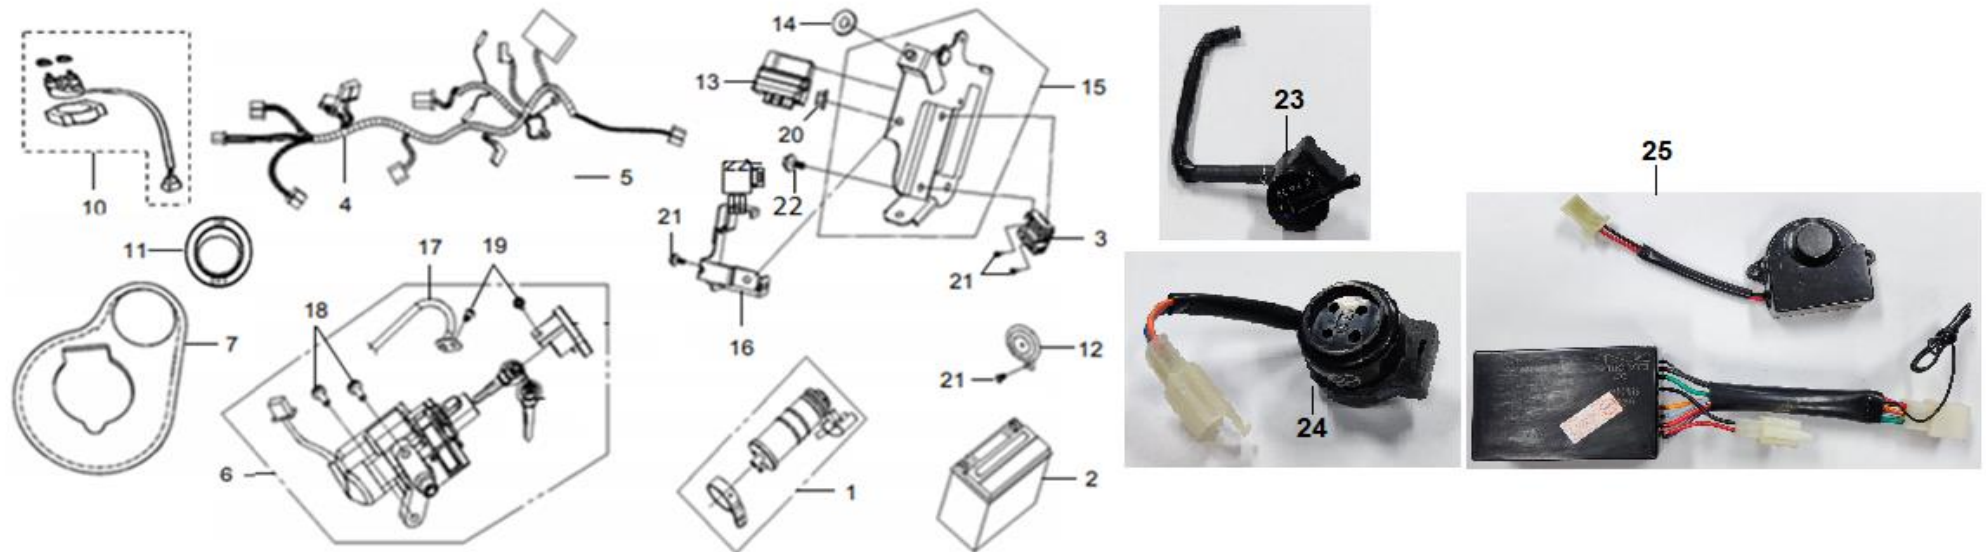

F19 WIRE HARNESS

No.	Part No.	Description	Qty	Remark
19	93891-05008-08	Washer Screw 5x8	2	
20	94050-06080	Flange Nut 6mm	1	
21	95801-06012-08	Flange Bolt 6X12	4	
22	95801-06032-08	Flange Bolt 6X32	1	
23	1758A-VJ3-0003	FUEL CUT VALVE ASS'Y	1	
24	38400-VT1-0000	ELECT. BUZZER ASSY	1	
25	39100-VT5-0000	VOLT CONTROL UNIT ASSY	1