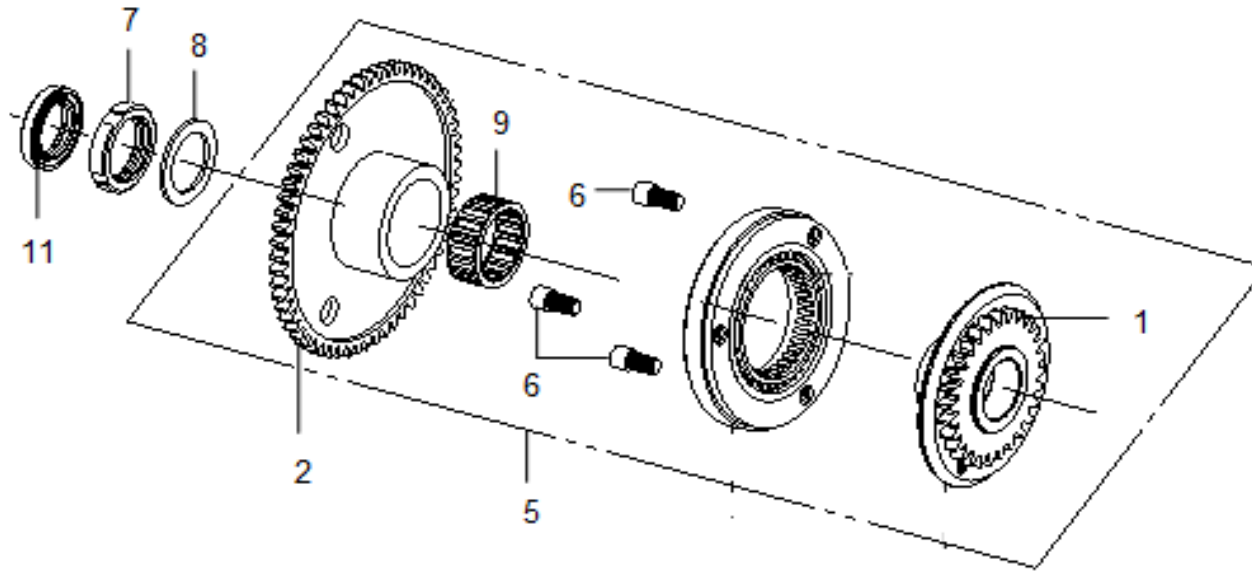

E14 STARTING CLUTCH A'SSY

No.	Part No.	Description	Qty	Remark
1	15131-M92-3002	Oil Pump Drive Gear	1	
2	28110-VVC-000	Starting Clutch Gear Comp.	1	
5	2812B-VTB-0002-VN	Starting Clutch Comp Set	1	
6	90002-VUA-0100-M1	Socket Bolt 6x10	3	
7	90201-M9Q-000	Lock Nut 22 mm	1	
8	90403-M92-000	Thrust Washer 22.2x31x1.5	1	
9	91104-M9Q-000	Needle Bearing 28x32x17	1	
12	91201-M9B-3000	Oil Seal 19.8x30x5	1