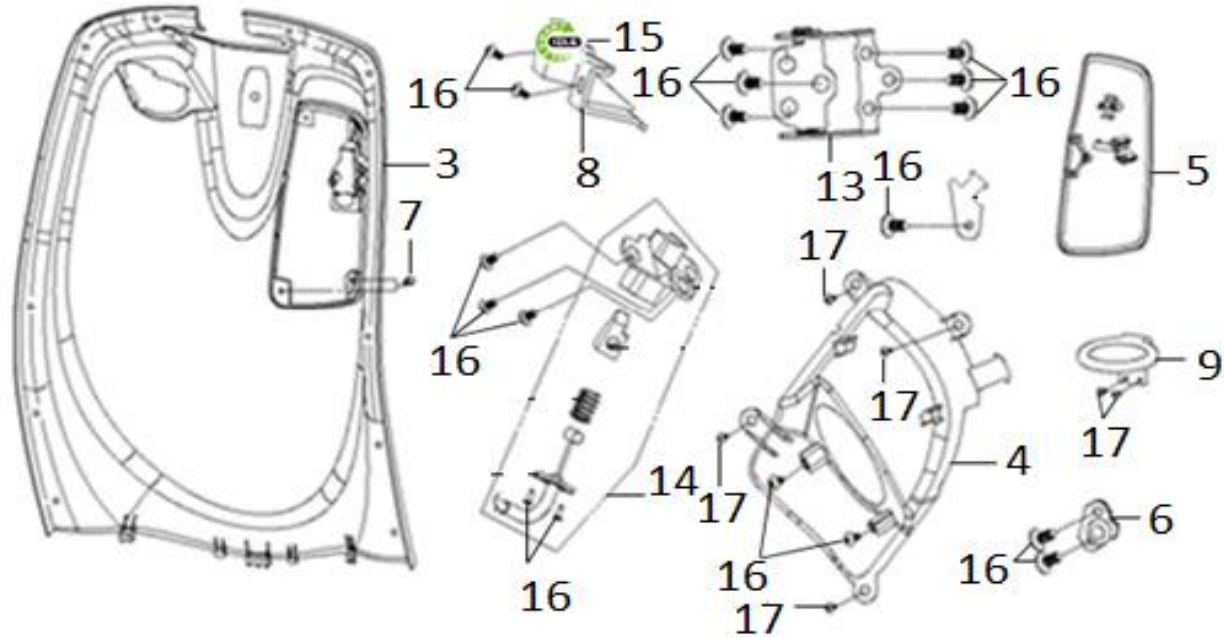

F05 INNER BOX

No.	Part No.	Description	Qty	Remark
3	64304-VJ3-0003-IL	Inner Cover (GY-064S) - Grey	1	IL-GREY
3	64304-VJ3-0003-RT	Inner Cover (R416) - Red	1	RT-RED
3	64304-VJ3-0003-WB	Inner Cover (WH-058P) - White	1	WB-WHITE
4	64305-VJ3-0002	Filler Cover	1	
5	64308-VJ3-0003-IL	Fuel Cap Cover (GY-064S) - Grey	1	IL-GREY
5	64308-VJ3-0003-RT	Fuel Cap Cover (R-416) - Red	1	RT-RED
5	64308-VJ3-0003-WB	Fuel Cap Cover (WH-058P) - White	1	WB-WHITE
6	64309-VUA-0003	Fuel Cap Hook Comp	1	
7	64312-VUA-0001	Fuel Cap Stoper Rubber	4	
8	64314-VJ3-0000-IL	Inner Cover Joint Cap (GY-064S) - Grey	1	IL-GREY
8	64314-VJ3-0000-RT	Inner Cover Joint Cap (R-416) - Red	1	RT-RED
8	64314-VJ3-0000-WB	Inner Cover Joint Cap (WH-058P) - White	1	WB-WHITE
9	64330-VUA-0002	Fuel Filler Cap Holder	1	
13	8114A-VJ3-0002	Fuel Cap Hinge Ass'y	1	
14	8114B-VJ3-0000	Fuel Cap Lock Ass'y	1	
15	87147-VUH-0000	Smart Idle Stripe	1	
16	93903-34320	Tapping Screw 4X12	16	
17	93903-34380	Tapping Screw 4X12	8