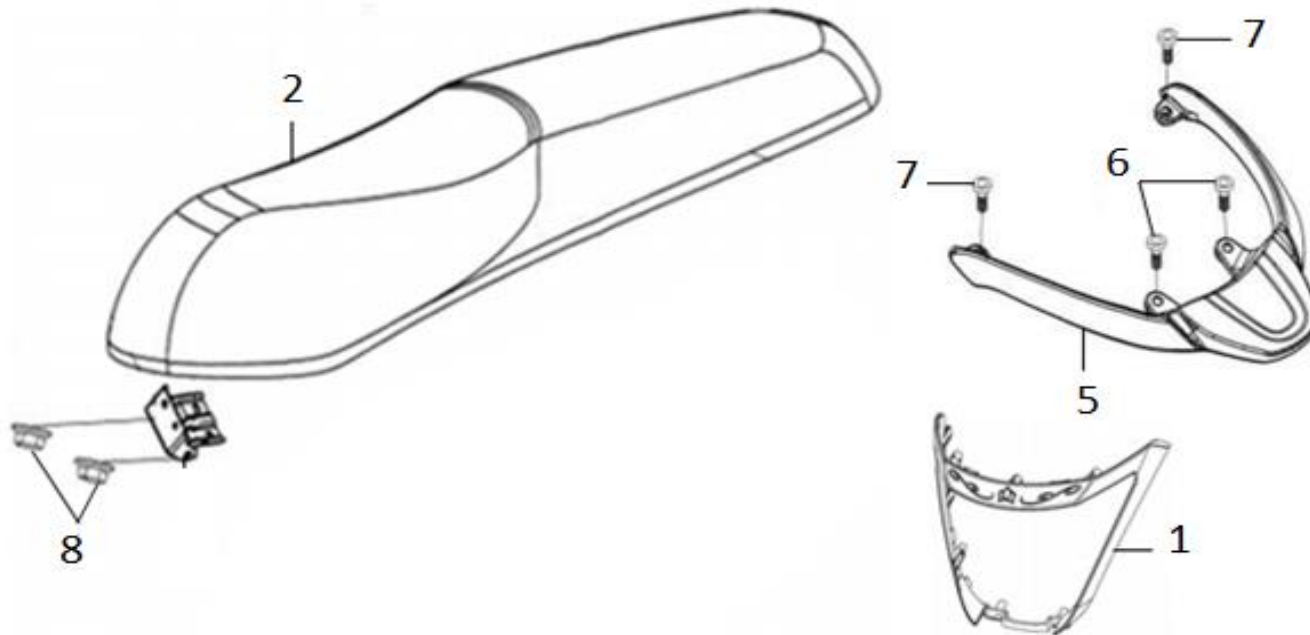

F13 SEAT - REAR CARRIER

No.	Part No.	Description	Qty	Remark
1	33701-VJ3-0003	Tail Light Rim	1	
2	7710A-VJ3-0003-T1	Double Seat Set	1	
5	81200-VJ3-0000-SM	Rr. Carrier Comp.	1	
6	90105-M9Q-0000	Special Bolt 8mm	2	
7	93406-08012-08	Washer Bolt 8x12	2	
8	94050-06080	Flange Nut 6 mm	2