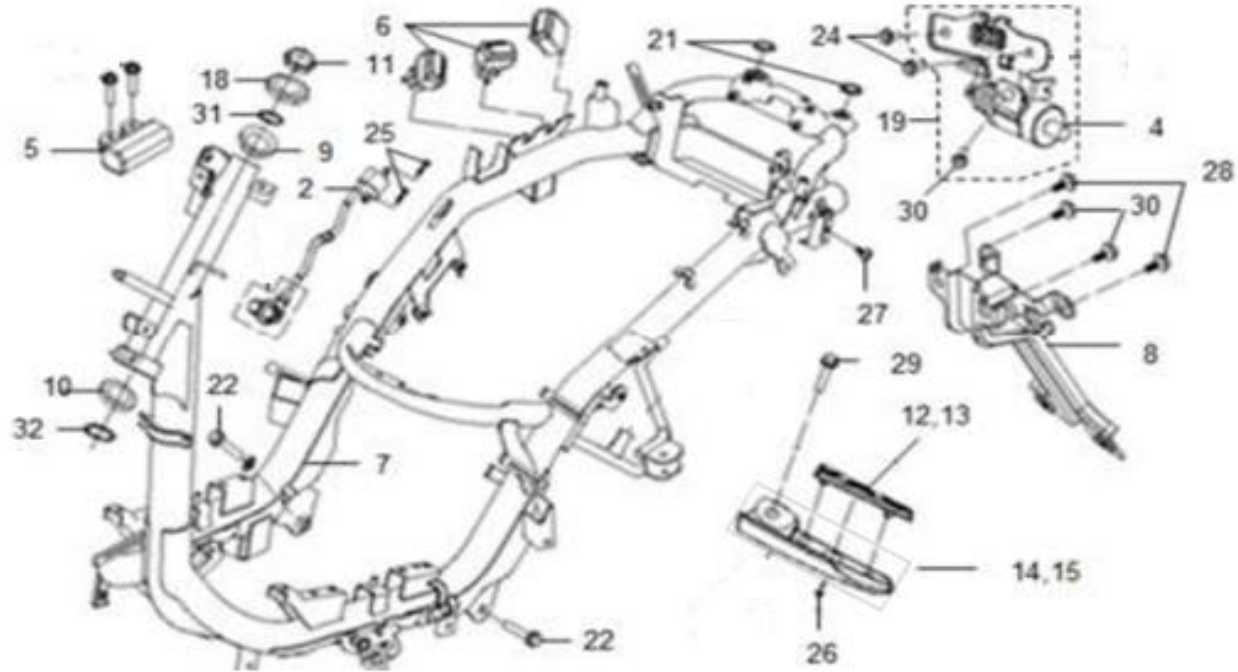

F20 FRAME BODY

No.	Part No.	Description	Qty	Remark
2	3051A-VJ3-0003	Ignition Coil Ass'y	1	
4	35870-VUC-0000	DC Solenoid Ass'y	1	
5	36100-MMA-1000-E1	Roll Over Sensor Ass'y	1	
6	3850A-HLA-010-A2-L1	Elec. Relay Ass'y	3	
7	50100-VJ3-0011	Frame Body Comp.	1	
8	50109-VJ3-0004	Rr. Fender Brkt.	1	
9	50301-VS1-0000-L1	Strg. Up Race Ball	1	
10	50302-M9Q-0000	Ball Race(Strg. Bot.)	1	
11	50306-M9Q-0000	Strg. Stem Lock Nut	1	
12	50623-VT5-0000	R. Pillion Step Mat	1	
13	50624-VT5-0000	L. Pillion Step Mat	1	
14	5071A-VCA-0004	R. Pillion Step Ass'y	1	
15	5071B-VCA-0004	L. Pillion Step Ass'y	1	
18	53211-M9Q-000-CN2	Strg. Up. Cone Race	1	
19	77230-VUC-0000	Seat Catch Ass'y	1	
21	81203-VJ3-0000	Rr. Carrier Rubber	2