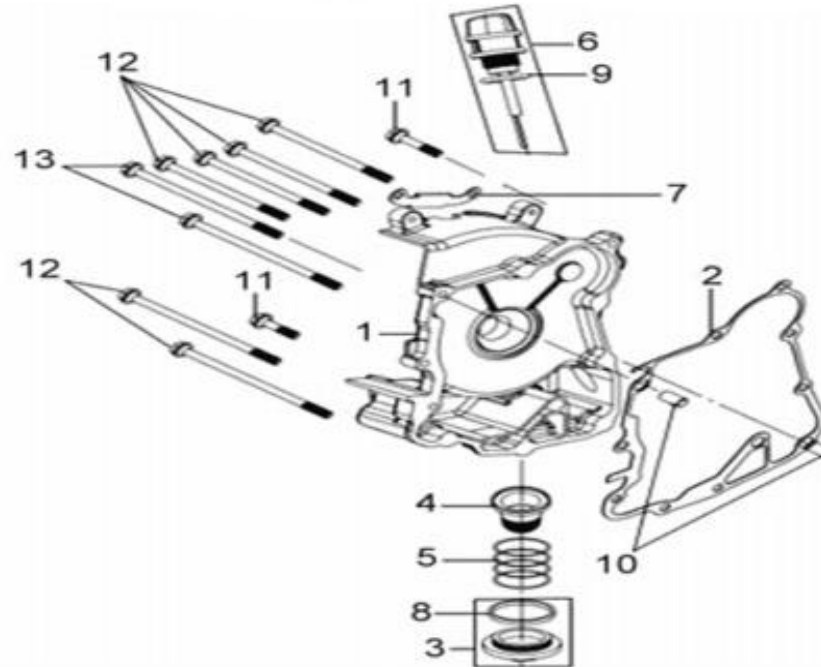

E05 CRANK SHAFT

No.	Part No.	Description	Qty	Remark
1	13000-VJ3-0000	Crank Shaft Comp.	1	
2	13111-M9Q-000	Piston Pin	1	
3	13201-VJ1-0000	Connecting Rod	1	
5	13381-M92-3004-L1	Crank Pin	1	
6	14311-VJ3-0000	Timing Sprocket	1	
7	90701-HB6-0100	Woodruff Key 25*14*4	2	
8	91001-H6B-300	Radial Ball Brg. 63/22	1	
10	94601-15000	Piston Pin Clip 15mm	2	
11	96100-62073-00	Radial Ball Bearing. 6207	1	

E06 GENERATOR

No.	Part No.	Description	Qty	Remark
2	19510-VT3-0001	Cooling Fan Comp.	1	
3	19613-F8A-0003-L1	Start. Motor Cord Clamper	1	
4	19610-VJ3-0000	Fan Cover Comp	1	
5	31110-F6K-0000	Flywheel Comp	1	
6	31120-VJ3-0002	Stator Comp	1	
7	90440-M9Q-0000	Plain Washer 12mm	1	
8	92101-05012-0A	Hex Bolt 5x12	2	
9	93904-35380-00	Tapping Screw 5*16	2	
10	94050-12000	Flange Nut 12 mm	1	
11	95701-06018-07	Flange Bolt 6x18	4	
12	96001-06025-07	Sh. Flange Bolt 6*25	4	
13	96001-06028-07	Sh. Flange Bolt 6x28	3	

E08 RIGHT CRANK CASE COVER

No.	Part No.	Description	Qty	Remark
1	11331-VJ3-0004-SP	R. Crank Case Cover	1	
2	11394-VJ3-0000	R. Cover Gasket	1	
3	1236A-M9T-000	Tappet Adjusting Hole Cap Ass'y	1	
4	15421-H66-0000-VN	Oil Filter Screen	1	
5	15426-M9Q-000	Oil Filter Screen Spg.	1	
6	1565A-VJ3-0001	Oil Level Gauge Ass'y.	1	
7	32961-F6A-0001-L1	A.C.G. Cord Clamp	1	
8	91302-M9Q-000	O-Ring 30.8mm	1	
9	91307-M9Q-0000	O-Ring 18x3	1	
10	94301-08140-00	Dowel Pin 8x14	2	
11	96001-06030-08	Sh. Flange Bolt 6x30	2	
12	96001-06095-08	Sh. Flange Bolt 6x95	6	
13	96001-06100-08	Sh. Flange Bolt 6x100	2	