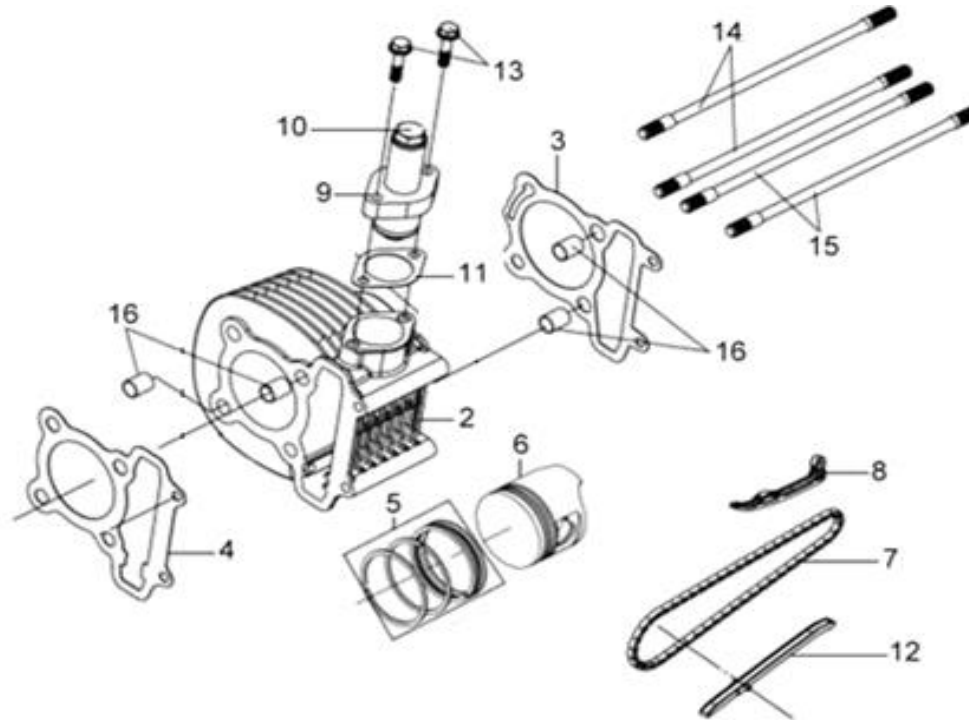

E04 CYLINDER - CAM CHAIN

No.	Part No.	Description	Qty	Remark
2	12100-VVB-0002	Cylinder Comp	1	
3	12191-VSF-0000	Cylinder Gasket	1	
4	12251-H6B-0002	Cylinder Head Gasket	1	
5	13010-ADB-0000	Piston Ring Set	1	
6	13101-VJ3-0000	Piston	1	
7	1CD SCR X 94L	Cam Chain	1	
8	14510-F8A-0001-L1	Cam Chain Tensioner	1	
9	14520-M9Q-0000	Tensioner Lifter Ass'y	1	
10	90005-M9Q-0000	Pan Screw 6*6	1	
11	14523-M92-0001	Tensioner Lifter Gasket	1	
12	14610-F8A-0001-L1	Cam Chain Guide	1	
13	90001-M9Q-0000	Sh Flange Bolt 6*22	2	
14	90031-F8A-0001	Cylinder Stud Bolt A	2	
15	90032-M92-3000	Cylinder Stud Bolt B	2	
16	90703-M8Q-0003	Dowel Pin 10*14	4