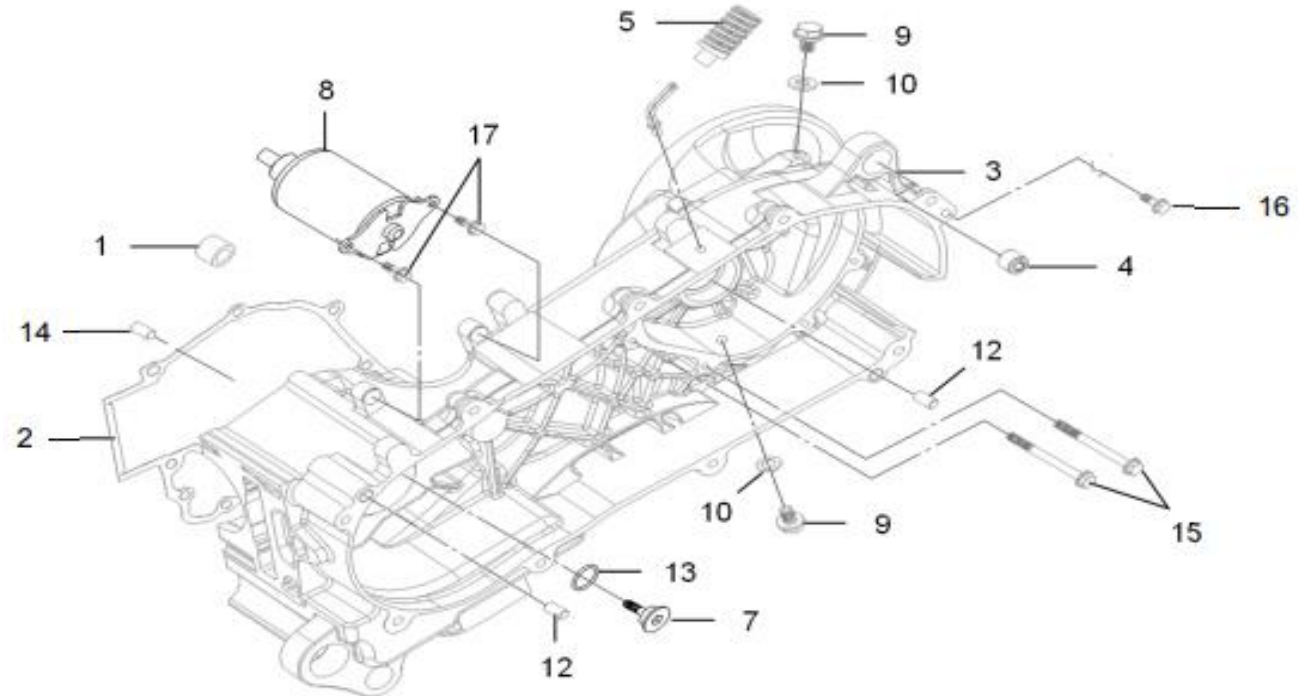

E09 L. CRANK CASE

No.	Part No.	Description	Qty	Remark
1	11102-M9Q-3000-L1	Eng. Hanger Rubber Bush	1	
2	11192-VJ3-0000	R. Crank Case Gasket	1	
3	11200-VJ3-0002-SP	L. Crank Case Comp.	1	
4	11203-M9Q-3000-VN	Rr. Cush. Un. Rubber Bush	1	
5	11221-VWA-0000	Mission Breather Tube	1	
7	14531-M9Q-000	Cam Chain Tensioner Pivot	1	
8	31200-VJ3-0001	Start Motor Ass'y	1	
9	90103-M9Q-000	Special Bolt 8mm	2	
10	90474-M9Q-0000	Washer 8mm	2	
12	90703-M8Q-0003	Dowel Pin 10*14	2	
13	91304-M9Q-000	O-Ring 15.2*1.5	1	
14	94301-08140-00	Dowel Pin 8x14	2	
15	95801-06040-07	Sh. Flange Bolt 6x40	2	
16	96001-06012-08	Sh. Flange Bolt 6X12	1	
17	96001-06016-08	Sh. Flange Bolt 6x16	2