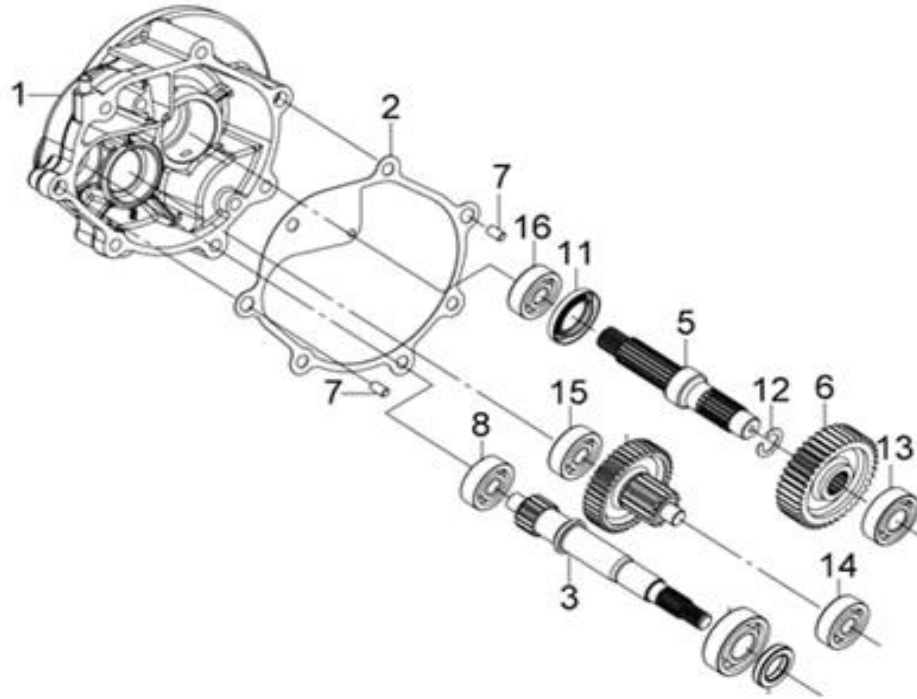

E13 TRANSMISSION

No.	Part No.	Description	Qty	Remark
1	21200-VJ3-0001-SP	Mission Case Comp.	1	
2	21395-VJ3-0001	Mission Case Gasket	1	
3	23411-VJ3-0001	Drive Shaft	1	
5	23431-VJ3-0000	Final Shaft	X	Please Order 23430-VJ3-0000
6	23432-VJ3-0000	Final Gear	X	Please Order 23430-VJ3-0000
	23430-VJ3-0000	Final Shaft Comp	1	23431-VJ3-0000 (item E13-5) + 23432-VJ3-0000 (item E13-6)
7	90703-M8Q-0003	Dowel Pin 10x14	2	
8	91003-KS4-0030-M2	Radial Ball Brg. CSB301	1	
11	91255-GE0-003	Oil Seal 27*42*7	1	
12	94510-20000	Ex. Circle Clip 20mm	1	
13	96100-62033-10	Radial Ball Bearing 6203	1	
14	96100-63013-00	Radial Ball Bearing 6301	1	
15	96100-63013-00	Radial Ball Bearing 6301	1	
16	96150-60043-10	Radial Ball Bearing 6004	1