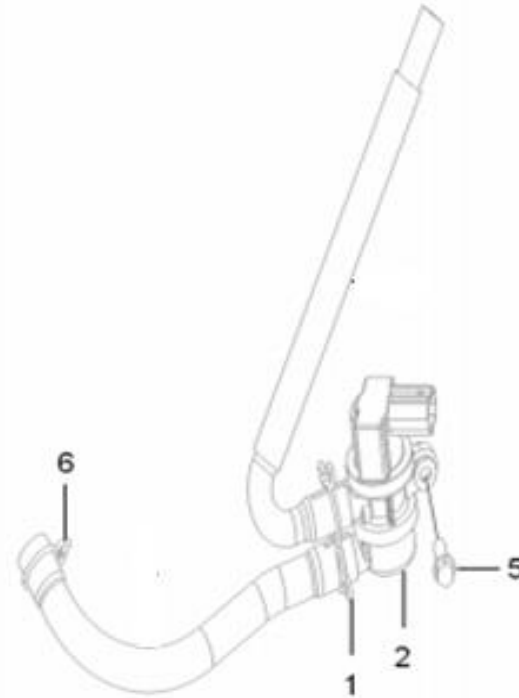

E15 A. I. S. V. A'SSY

No.	Part No.	Description	Qty	Remark
1	18533-M7Q-0000	Air Hose Clip 19	2	
2	18650-F6K-0001	A.I.S.V. Assy.	1	
5	93401-05020-0H-L1	Hex. Bolt 5*20mm	1	
6	95002-80000	Tube Clip C12	1