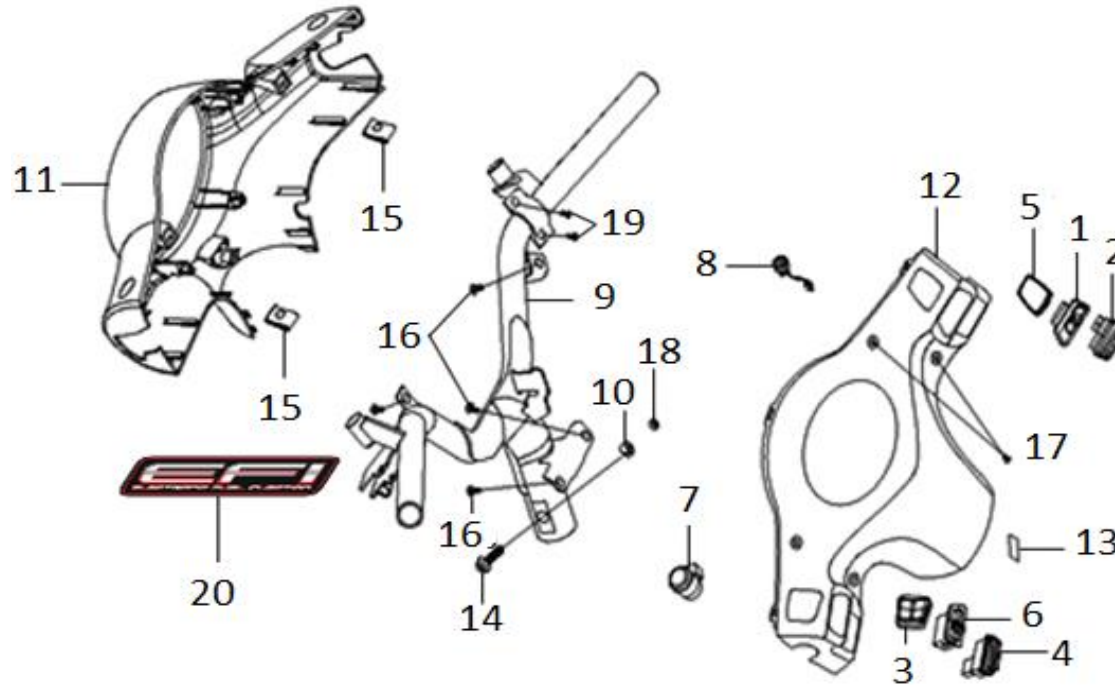

F03 STEERING HANDLE-HANDLE

No.	Part No.	Description	Qty	Remark
1	35150-A39-0002-L1	Light Switch Unit	1	
2	35160-VS1-0000-L1	Start Switch Unit	1	
3	35170-A45-9000	Dimmer & Passing Sw. Unit	1	
4	35180-VT5-0000	Horn Switch Unit	1	
5	35190-VT5-0000	Seat Open Switch	1	
6	35200-M9Q-0001	Winker Switch Unit	1	
7	38300-VA3-0000	Winker Relay Ass'y	1	
8	38400-VT1-0000	Elec. Buzzer Ass'y	1	
9	53100-VJ3-0006	Steering Handle Comp.	1	
10	53125-M9Q-000	Handle Setting Collar	1	
11	53205-VJ3-0001-IL	Fr. Handle Cover (GY-064S) - Grey	1	IL - GREY
11	53205-VJ3-0001-RT	Fr. Handle Cover (R-416) - Red	1	RT - RED
11	53205-VJ3-0001-WB	Fr. Handle Cover (WH-058P) - White	1	WB - WHITE
12	53206-VJ3-0001-IL	Rr. Handle Cover (GY-064S) - Grey	1	IL - GREY
12	53206-VJ3-0001-RT	Rr. Handle Cover (R-416) - Red	1	RT - RED
12	53206-VJ3-0001-WB	Rr. Handle Cover (WH-058P) - White	1	WB - WHITE