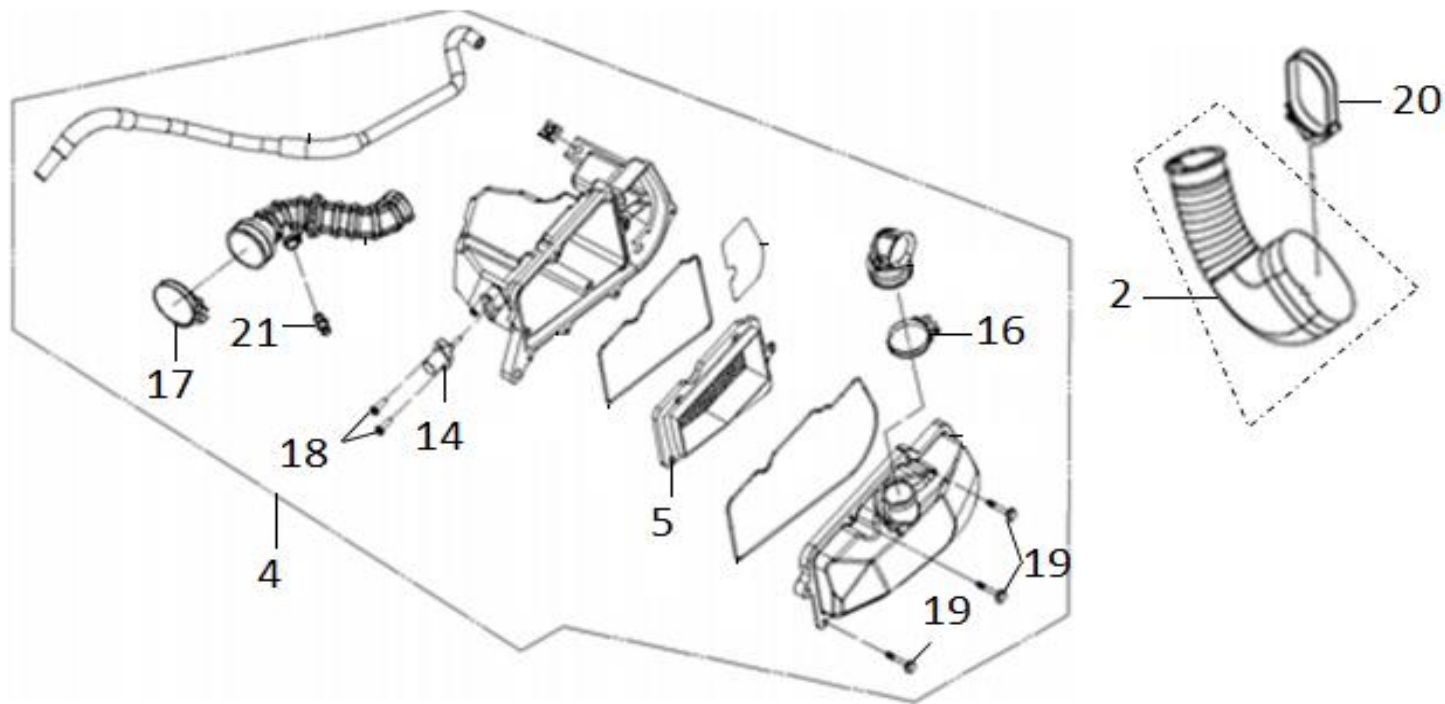

F15 AIR CLEANER

No.	Part No.	Description	Qty	Remark
2	11345-VJ3-0001	L. Cover Duct	1	
4	17200-VJ3-0005	Air Cleaner Assy	1	
5	17211-KAD-0001	Air/C Element Comp	1	
14	37830-HMC-000	Air Temp. Sensor	1	
16	90652-G03-000	Air Cleaner Tube Band 40	1	
17	90652-M8Q-000	Air Cleaner Tube Band 46	1	
18	93891-05016-07	Washer Screw 5*16	2	
19	93903-25480	Tapping Screw 5*20	7	
20	11346-M9Q-000	L. Cover Duct Band	1	
21	17359-M9Q-0000	Breather Tube Joint	1