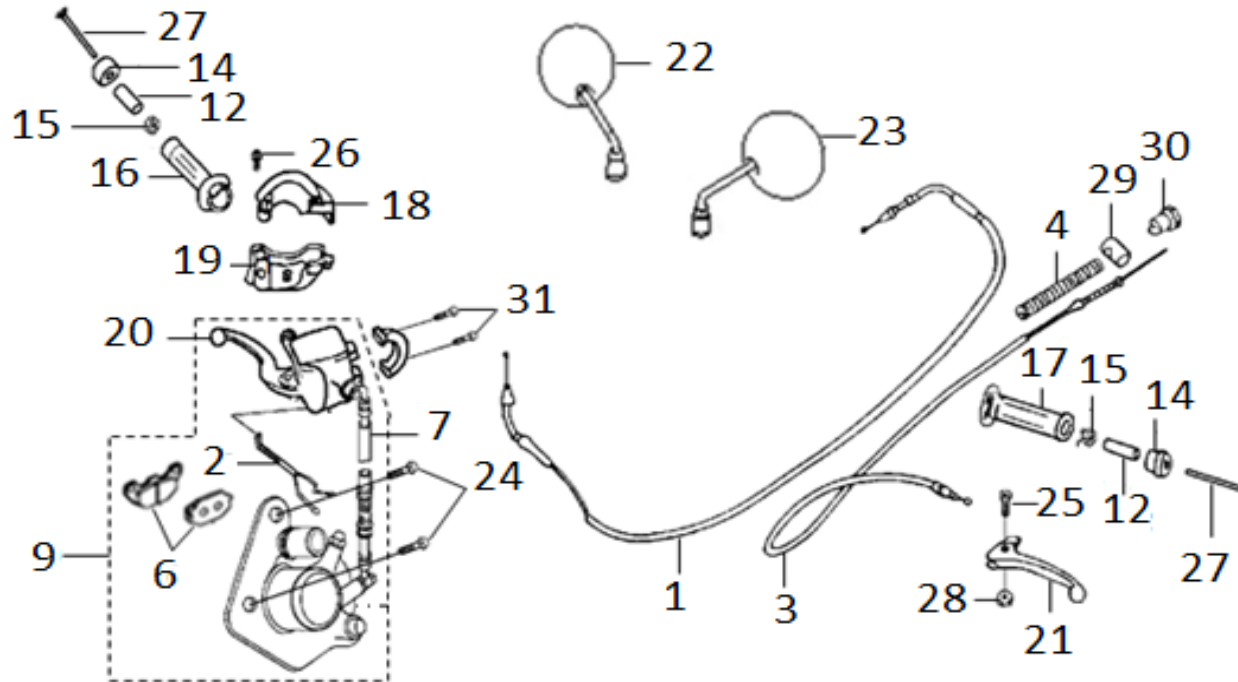

F02 CABLE-HANDLE LEVER

No.	Part No.	Description	Qty	Remark
1	17910-VJ3-0001	Throttle Cable Comp.	1	
2	35340-A5Z-0000	Fr. Stop Switch Ass'y	1	
3	43450-VJ3-0001	Rr. Brake Cable Comp.	1	
4	43472-T5C-0000	Rr. Brake Return Spring	1	
6	45105-H7C-0000-LC	Pad Comp. A +B	1	
7	45126-VJ4-0000	Fr. Brake Hose Comp	1	
9	4550A-VJ4-0000	Fr. Brake Ass'y	1	
12	53104-M3B-0000	Handle Weigth Rubber	2	
14	53106-VT5-0002-T1	L. Handle Pipe Weigth	2	
15	53108-N02-000	Special Nut 6 mm	2	
16	53140-VT5-0000	R. Handle Grip Comp.	1	
17	53166-VT5-0000	L. Handle Grip	1	
18	53167-H09-9001-L1	Throt. Under Housing	1	
19	53168-H09-0001	Throt. Upper Housing	1	
20	53176-M9P-0000	R. Steering Handle Lever	1	
21	53178-H5K-0001	L. Steering Handle Lever	1