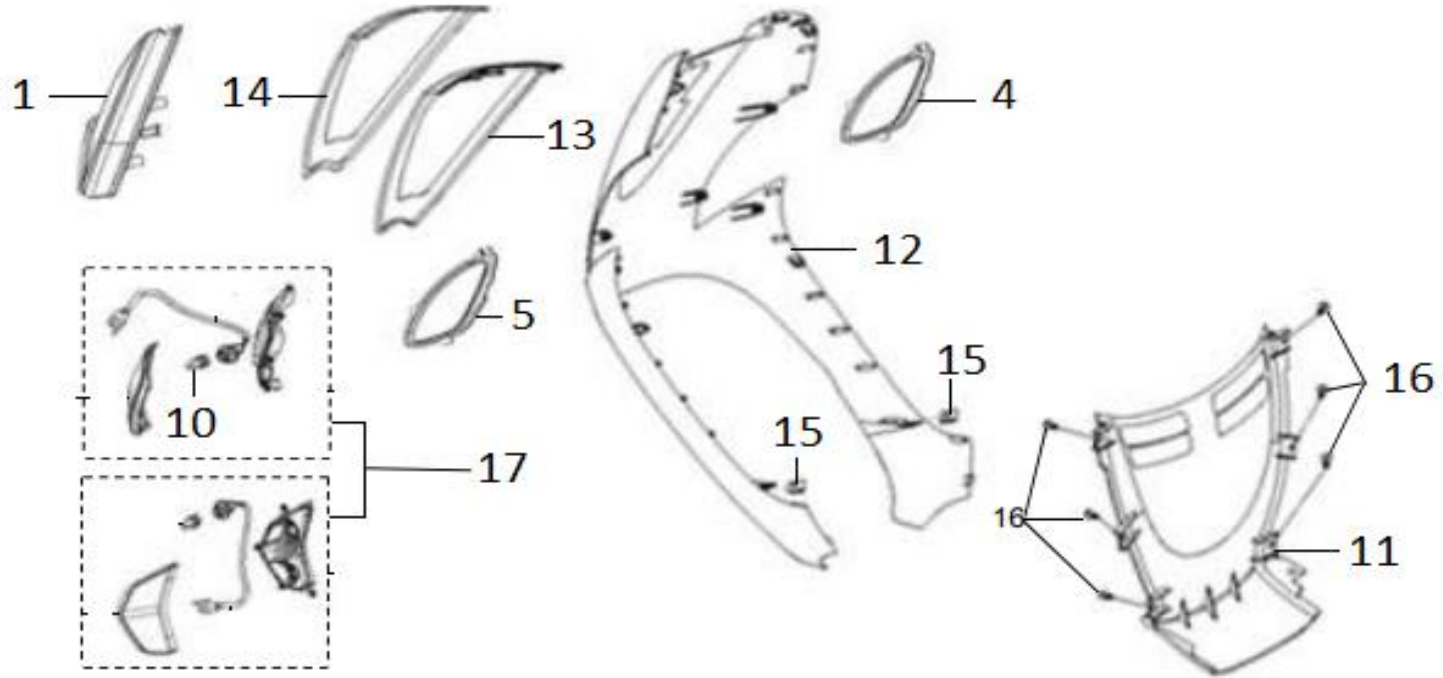

F04 FRONT COVER - TOP COVER

No.	Part No.	Description	Qty	Remark
1	33140-VJ7-0000	Fr. Position Lamp Ass'y	1	
4	33406-VJ3-0000	Fr R Winker Garnish	1	
5	33407-VJ3-0000	Fr L Winker Garnish	1	
11	64300-VJ3-0000-IL	Fr. Under Spoiler (GY-064S) Grey	1	IL - GREY
11	64300-VJ3-0000-RT	Fr. Under Spoiler (R-416) Red	1	RT - RED
11	64300-VJ3-0000-WB	Fr. Under Spoiler (WH-058P) White	1	WB - WHITE
12	64301-VJ3-0001-IL	Fr. Cover (GY-064S) - Grey	1	IL - GREY
12	64301-VJ3-0001-RT	Fr. Cover (R-416) - Red	1	RT - RED
12	64301-VJ3-0001-WB	Fr. Cover (WH-058P) - White	1	WB - WHITE
13	64302-VJ3-0002-T0	Fr. Top Cover	1	
14	64303-VJ3-0002	Fr. Top Cover Cover Emblem	1	
15	90302-SA4-003B	Spring Nut 4 mm	2	
16	93903-34320	Tapping Screw 4X12	6	
17	3340A-VJ3-0000	Fr. Winker Ass'y	1