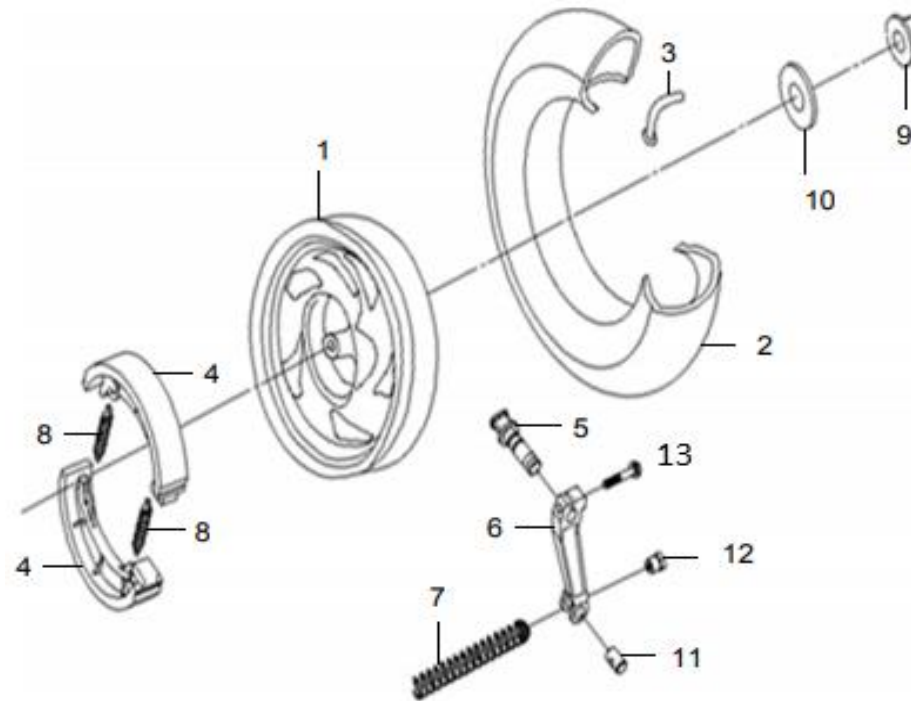

F12 REAR WHEEL

No.	Part No.	Description	Qty	Remark
1	42601-VT5-0000-VN	Rr. Wheel Cast.	1	
2	AC-SC104-100/90-10	Tubeless Tire Ass'y	1	
3	42753-M92-0003-M4	Rim Valve	1	
4	4312B-M9B-0000	Brake Shoe Comp.	2	
5	43141-VT4-0002	Rr. Brake Cam	1	
6	43410-VJ3-0001	Rr. Brake Arm Comp.	1	
7	43472-T5C-0000	Rr. Brake Return Spring	1	
8	45133-M92-0000	Brake Shoe Spring	2	
9	90305-M9Q-900	Self Lock Nut 16 mm	1	
10	90501-M9Q-0000-L1	Washer 16 mm	1	
11	95015-32001	Brake Arm Joint B	1	
12	95015-42000-00	Adjust Nut B	1	
13	95701-06028-00	Flange Bolt 6x28	1