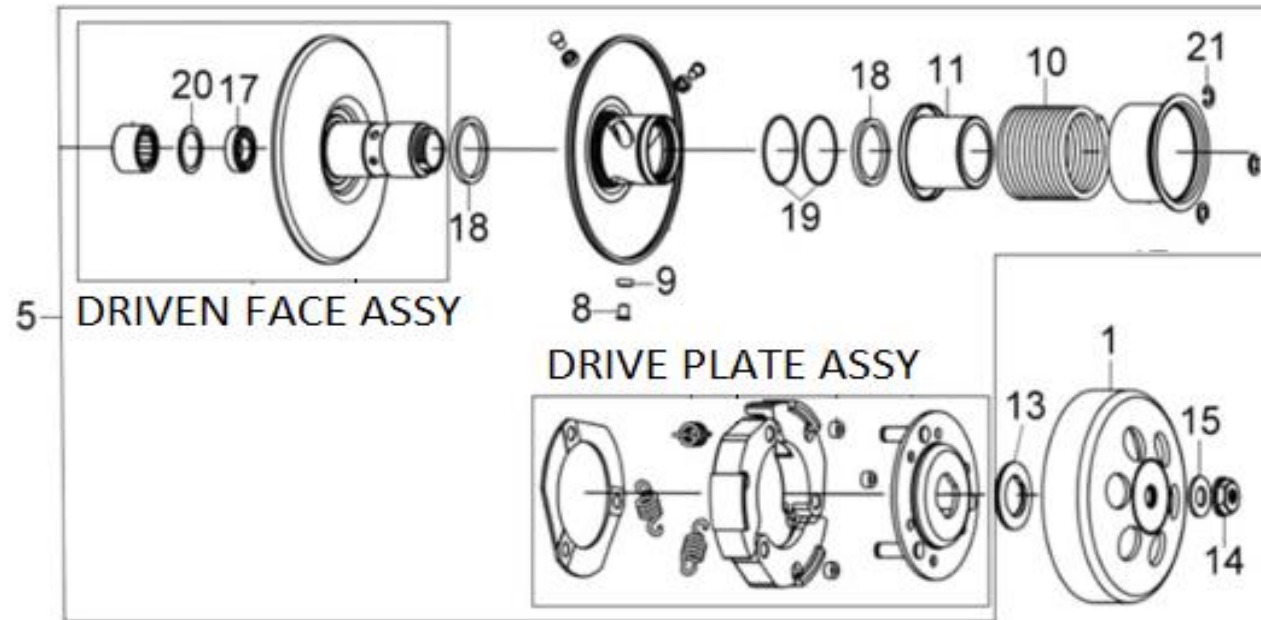

E11 DRIVEN FACE

No.	Part No.	Description	Qty	Remark
1	22101-M9Q-000	Clutch Outer	1	
5	23010-VJ3-0002	Driven Pulley Ass'y.	1	
8	23225-M9Q-000	Roller Guide Pin	3	
9	23226-M9Q-000	Guide Roller	3	
10	23233-M9Q-000	Driven Face Spring	1	
11	23237-M9Q-000	Seal Collar	1	
13	90202-M9Q-000	Special Nut 28mm	1	
14	94050-12000	Flange Nut 12mm	1	
15	90440-M9Q-0000	Plain Washer 12mm	1	
17	91002-H6B-3001	Rad. Ball Brg. 6902LUC3	1	
18	91211-M8Q-000	Driven Face Seal 34*41*4	1	
19	91384-M9Q-000	O-Ring 38.8*1.9	2	
20	94520-28000	Cir-clip 28mm	1	
21	90605-166-720	E-ring 7mm	3