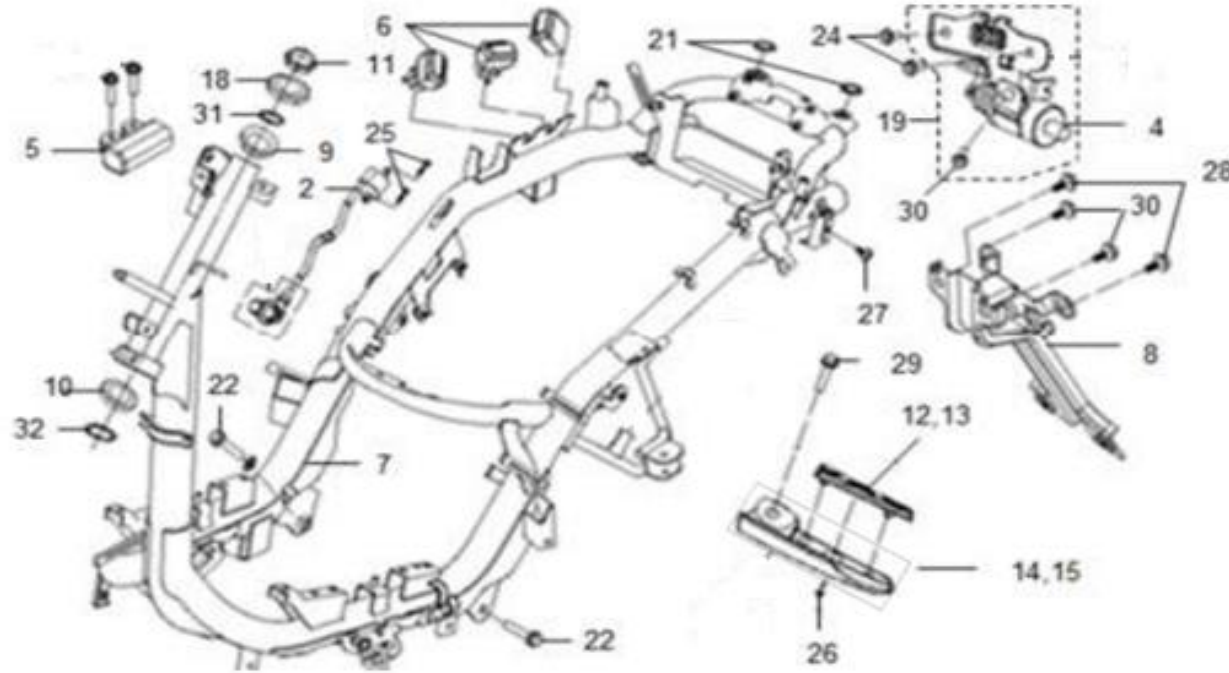

F20 FRAME BODY

No.	Part No.	Description	Qty	Remark
22	90106-M9Q-900	Flange Bolt 10x55	2	
24	93404-06012-07	Washer Bolt 6*12	2	
25	93500-05016-00	Screw Pan 5x16	2	
26	93600-05012-OH	Flat Screw 5*12	2	
27	95801-06010-08	Flange Bolt 6x10	1	
28	95801-06012-08	Flange Bolt 6X12	2	
29	95801-06040-07	Flange Bolt 6*40	2	
30	95801-08012-08	Flange Bolt 8*12	3	
31	9621A-05000-00	STEEL BALL SET (# 5MM) 100Pcs	26	
32	9621A-08000-00	STEEL BALL 8 (100pcs/set)	19